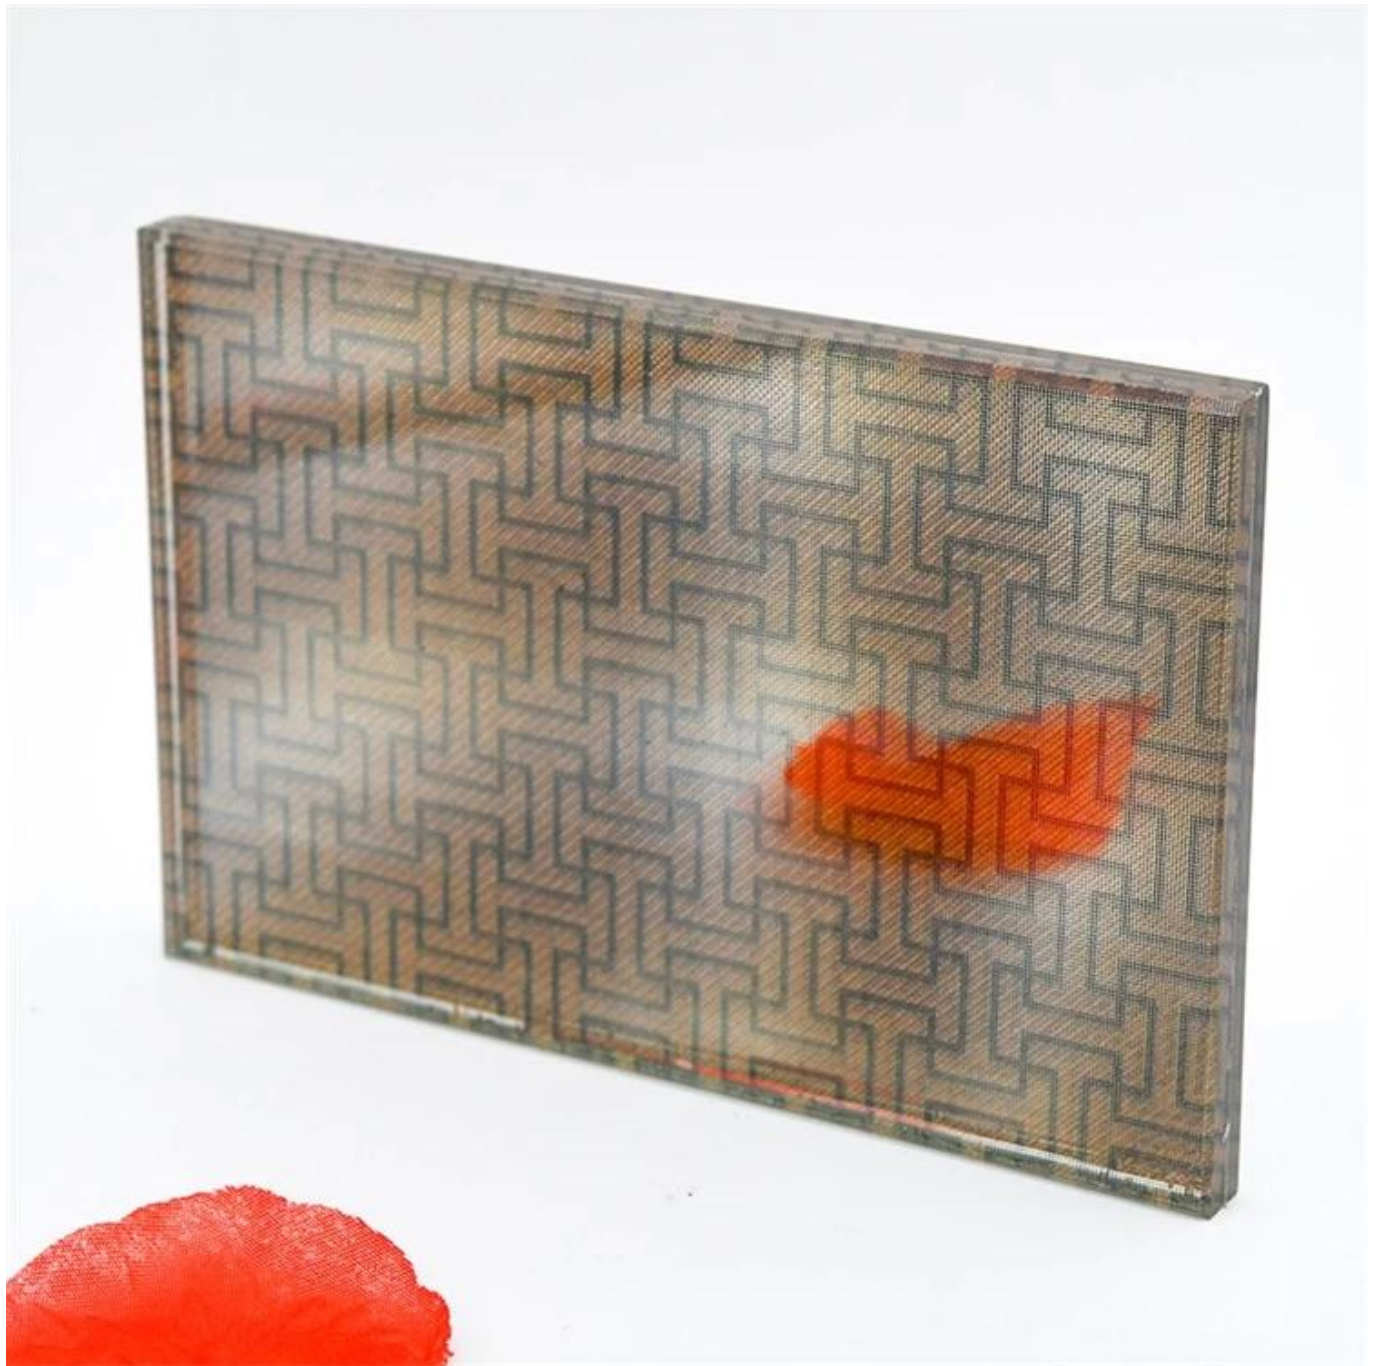

**Laminated glass**

**striped glass**

China High Quality Decorative Fabric Laminated Glass For Indoor Decoration

Fabric Laminated Glass also called art laminated glass, it is composed of two or more layers of glass which are bonded together with an interlayer using heat and pressure. As well as PVB or EVA interlayer, other materials such as colored interlayers, fabrics and metal meshes can be included for a myriad of possibilities. Fabric laminates give you the opportunity to capture a variety of rich fabrics between protective glass layers, you can capture the color and texture of the fabric with the strength & simplicity of glass. Often use in interior decoration.

## Features

- 1.It is a type of safety glass that holds together when shattered, the interlayer keeps the fragments of glass still connect with each other and not fall down when broken, no harm to person.
2. It's wide range of patterns makes it highly suitable for decorative applications.
- 3.High adhesion, impact resistance, good durability and stronger sound insulation.
- 4.Can resist high temperature, moisture, ultraviolet, etc.

## Easy to clean

The door of the majority family's door is made from ground glass, which can accumulate lampblack or dusty and hard to get clean. But wired glass can avoid this.