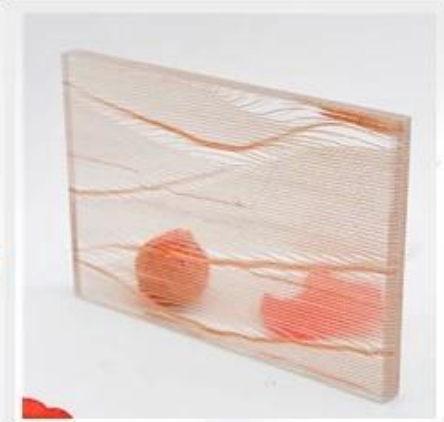

# DECORATIVE GLASS

**Laminated glass**

**striped glass**

China High Quality Decorative Fabric Laminated Glass For Indoor Decoration

Fabric Laminated Glass also called art laminated glass, it is composed of two or more layers of glass which are bonded together with an interlayer using heat and pressure. As well as PVB or EVA interlayer, other materials such as colored interlayers, fabrics and metal meshes can be included for a myriad of possibilities. Fabric laminates give you the opportunity to capture a variety of rich fabrics between protective glass layers, you can capture the color and texture of the fabric with the strength & simplicity of glass. Often use in interior decoration.

## Product Description

Product type	Wired laminated glass, fabric laminated glass, art laminated glass, building laminated glass
Glass thickness	4+4mm, 5+5mm, 6+6mm, 8+8mm, 10+10mm, 12+12mm, 15+15mm, 19+19mm, or customized thickness
Glass color	Clear, ultra clear, or welcome to customize your color
Pattern	Choose from our samples or as your design
Holes and Edge	As your requirements
Application	Glass partition walls, shower screens, cabinet doors, hotel lobby, other places need to decorate
Packing	Strong export plywood crates to make sure safety delivery
Delivery time	7-15 working days after order is confirmed

## High safety

If the wired glass is broken, the fragments and sharp pieces are still sticking together with the middle membrane. It can effectively prevent the debris from being scattered and cause greater safety risks.