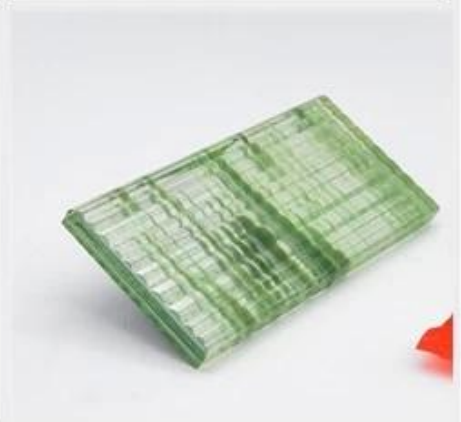

# DECORATIVE GLASS

## DIVERSE STYLES

**Wired glass**

**landscape painting glass**

**Patterned glass**

**Carved glass**

**Decorative glass**

**Stained glass**

**molten glass**

**Laminated glass**

**striped glass**

China High Quality Decorative Fabric Laminated Glass For Indoor Decoration

Fabric Laminated Glass also called art laminated glass, it is composed of two or more layers of glass which are bonded together with an interlayer using heat and pressure. As well as PVB or EVA interlayer, other materials such as colored interlayers, fabrics and metal meshes can be included for a myriad of possibilities. Fabric laminates give you the opportunity to capture a variety of rich fabrics between protective glass layers, you can capture the color and texture of the fabric with the strength & simplicity of glass. Often use in interior decoration.

## High safety

If the wired glass is broken, the fragments and sharp pieces are still sticking together with the middle membrane. It can effectively prevent the debris from being scattered and cause greater safety risks.