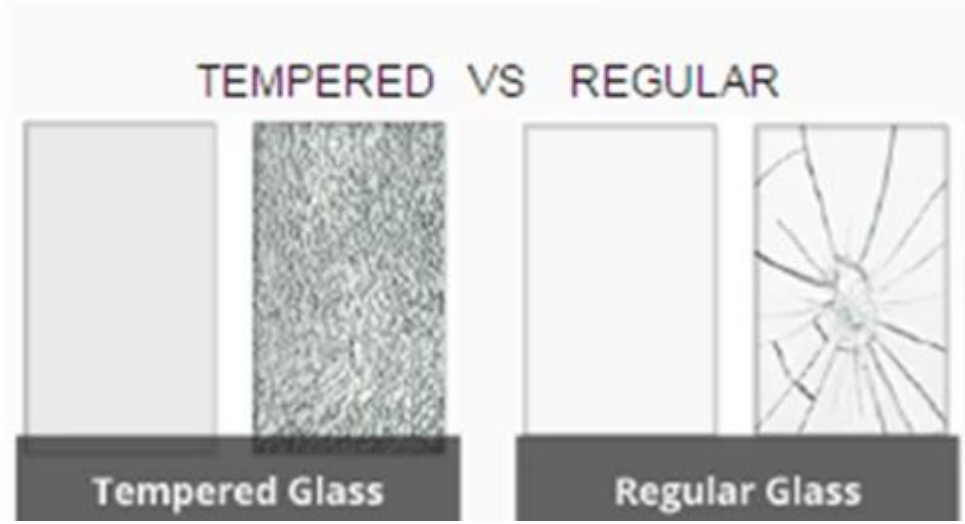

### Irregular Shape

Flat Polished

Beveled Polished

Pencil Polished

Ogee Polished

tempered glass is stronger than regular glass and is used in many applications:

- car windows
- shower doors
- Crackle tempered glass
- etched glass
- glass countertops
- glass tables
- glass doors
- glass railings
- glass balustrades
- glass partitions
- glass walls
- glass facades
- glass roofs
- glass floors
- glass ceilings
- glass stairs
- glass elevators
- glass bridges
- glass bridges
- glass bridges