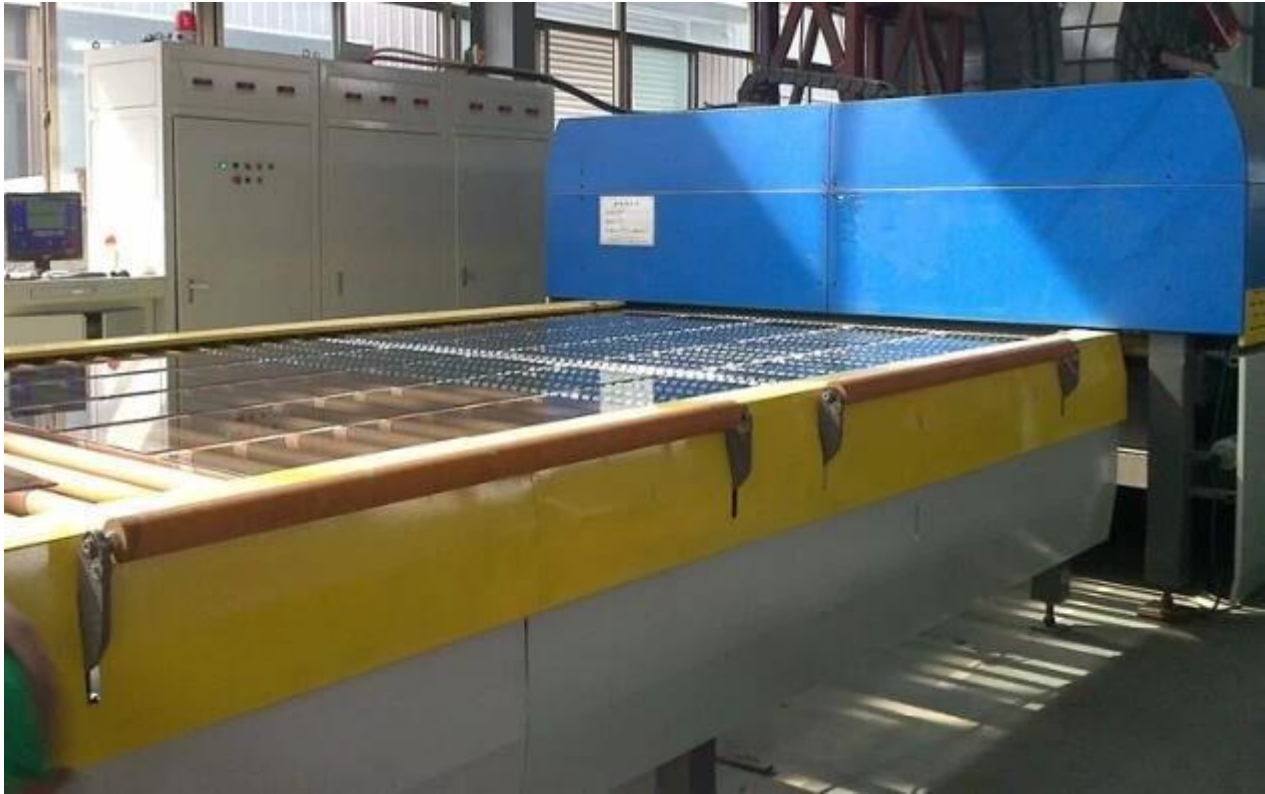

Jimmy Glass 專業承接 各種 玻璃 工程