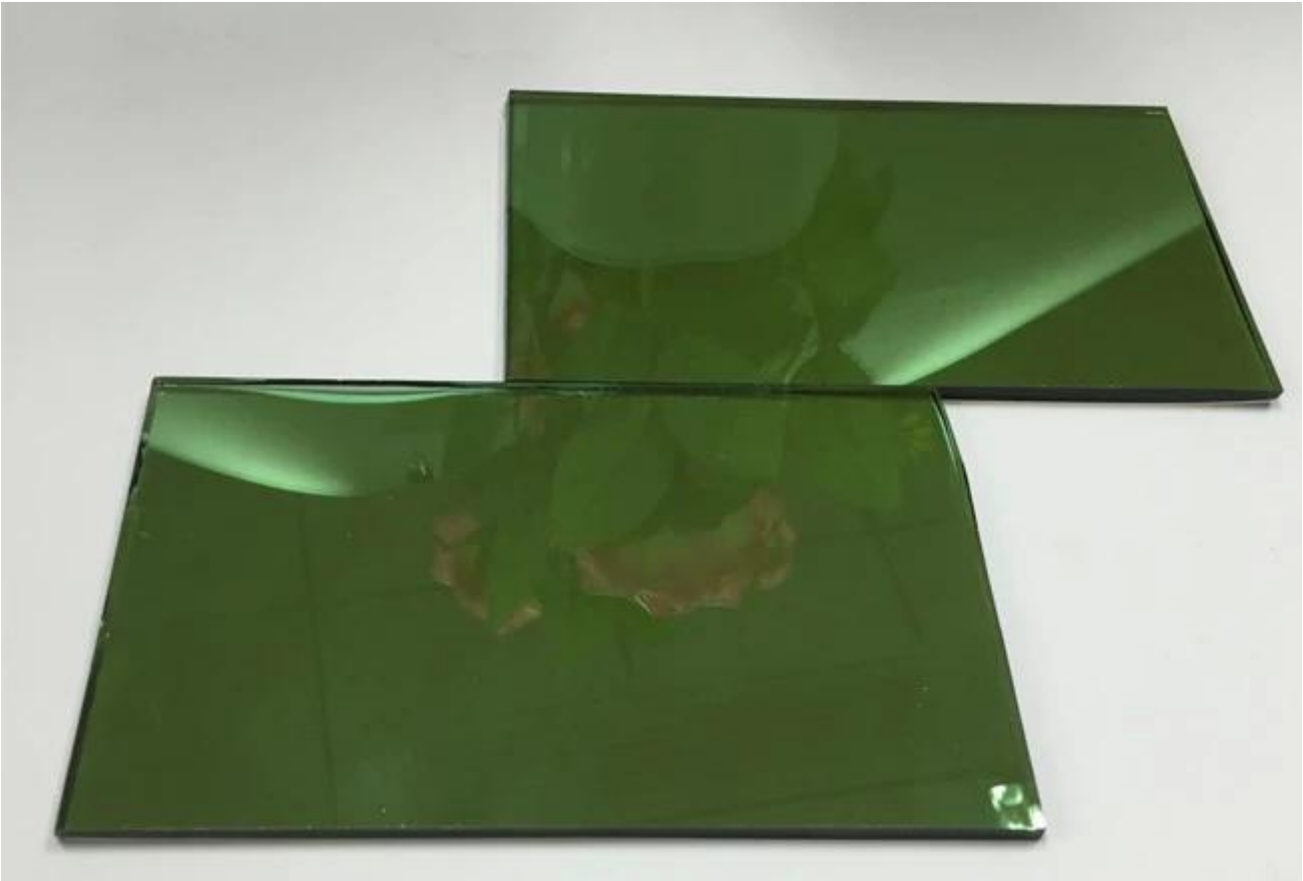

Windows 10 5 1000 1000000 1000 1000000 10000 10 10000 10000