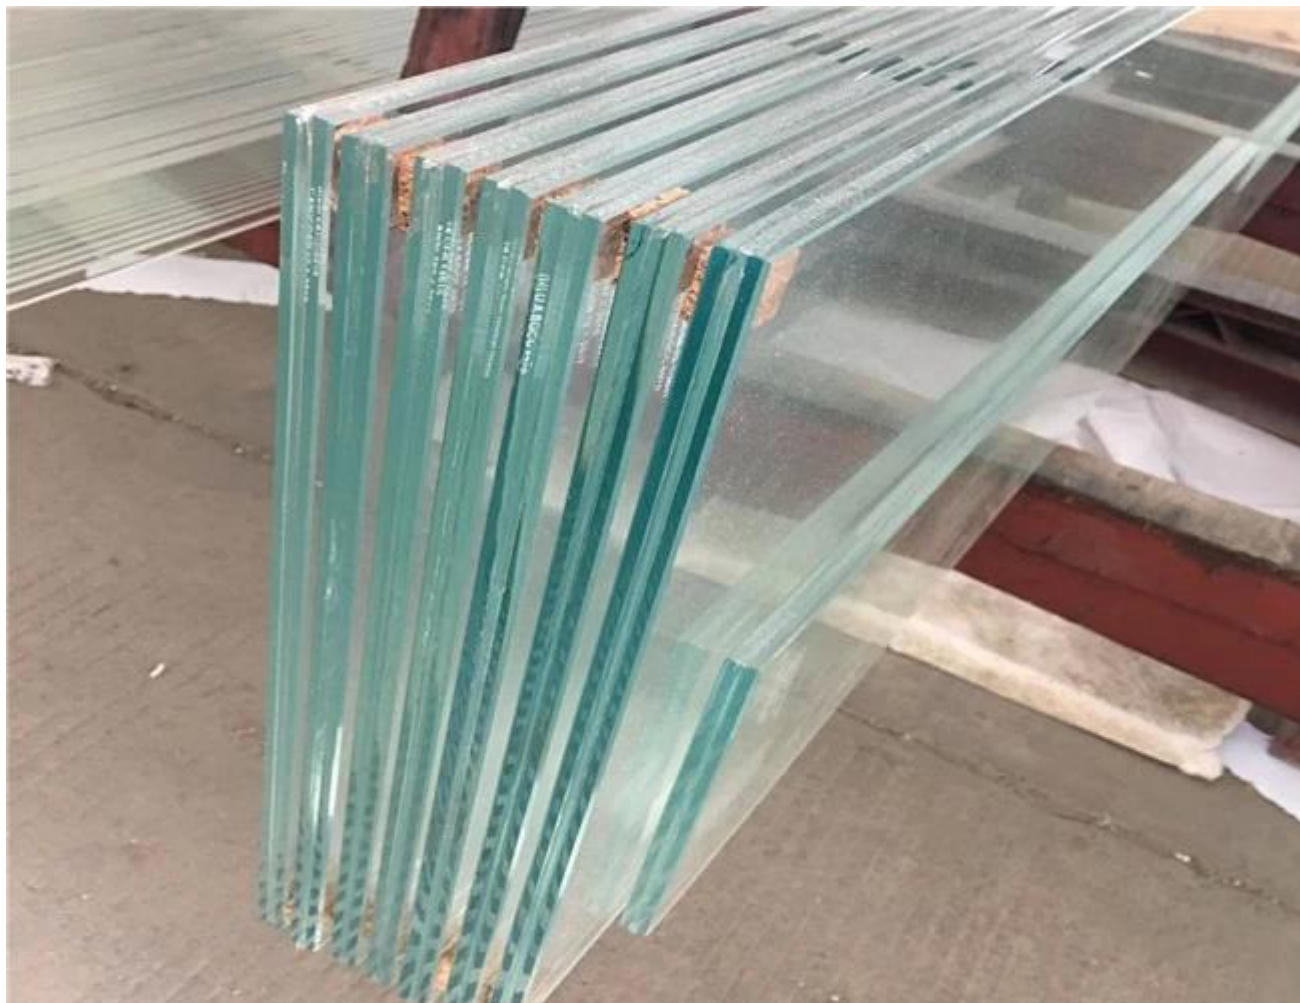

5 + 5
5 + 5

5 + 5 toughened 11.14 5 5
1.14 stg

5 + 5
5
11.14
3300 * 12000

11.14
Low-e

JIMY GLASS
4 + 4

JIMY GLASS
4 + 4

6 + 6
8 + 8
10 + 10
12 + 12

553

5 + 5

Custom cut size

Polished edges

Drill holes

Tempering

Laminating

Autoclave

Glass come out

Trimming edges

Strong packing