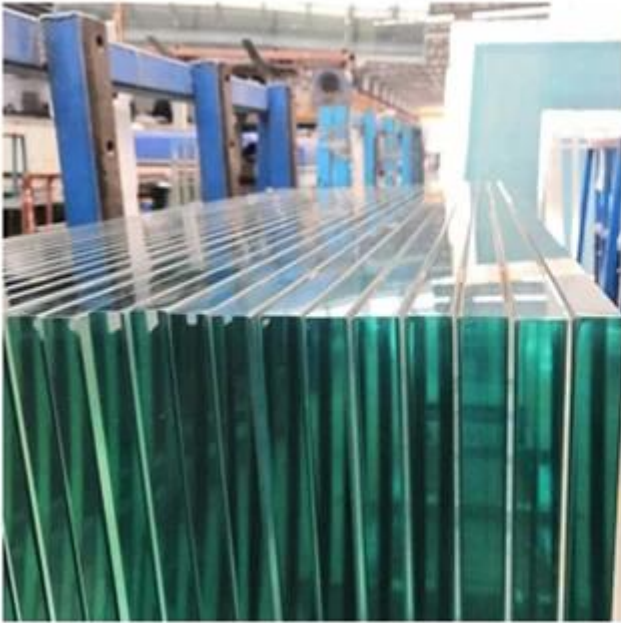

Skylight glass types:

1. As the skylight is above our head, for safety we suggest tempered glass, laminated glass or tempered laminated glass, for the same thickness, the safety is as below:

[tempered glass](#) < [laminated glass](#) < [tempered laminated glass](#).

2. If you have very high heat insulation requirement, we suggest tempered insulated glass.