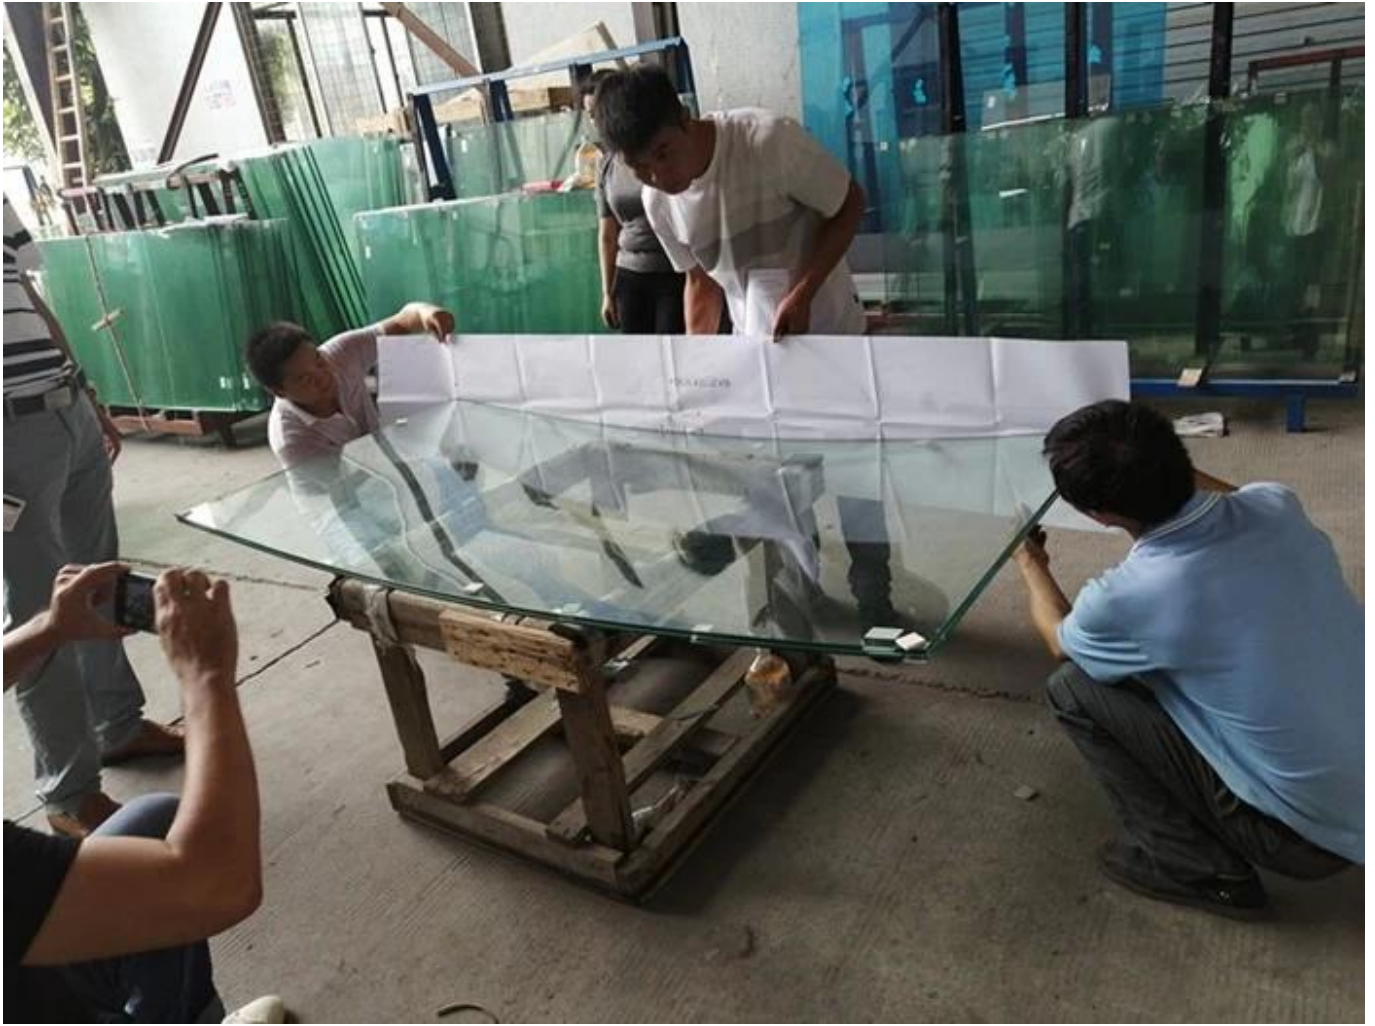

3. We already built up long term cooperation relationship with over 500 clients around the world, with their orders, could help you share a lot of production cost, to make sure you get very reasonable price from us;