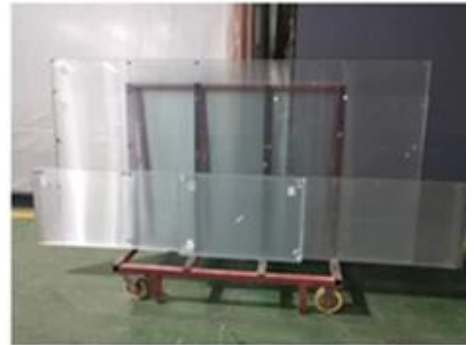

Shower glass options we could supply

Shape	Flat and curved
Type	Monolithic tempered glass , tempered laminated glass
Thickness	Customized thickness, most popular is 6mm 8mm 10mm 12mm 1/4" 3/8" 1/2 inch
Size	Custom cut to size, for flat shower glass, max size 2440x3660mm, for curved shower glass max size 2440x3300mm, mini radius 500mm
Design	<ul style="list-style-type: none">- For high light transmittance, have clear glass and ultra clear glass- For decorative, have colored glass, patterned glass, textured glass, ribbed glass, silk printed glass, etc.- For privacy, have frosted glass, etched glass, smart glass, etc.- Other customized design
Processing	Cut into size, drill holes for shower door handle, cut notches for shower door hinges, other customized processing