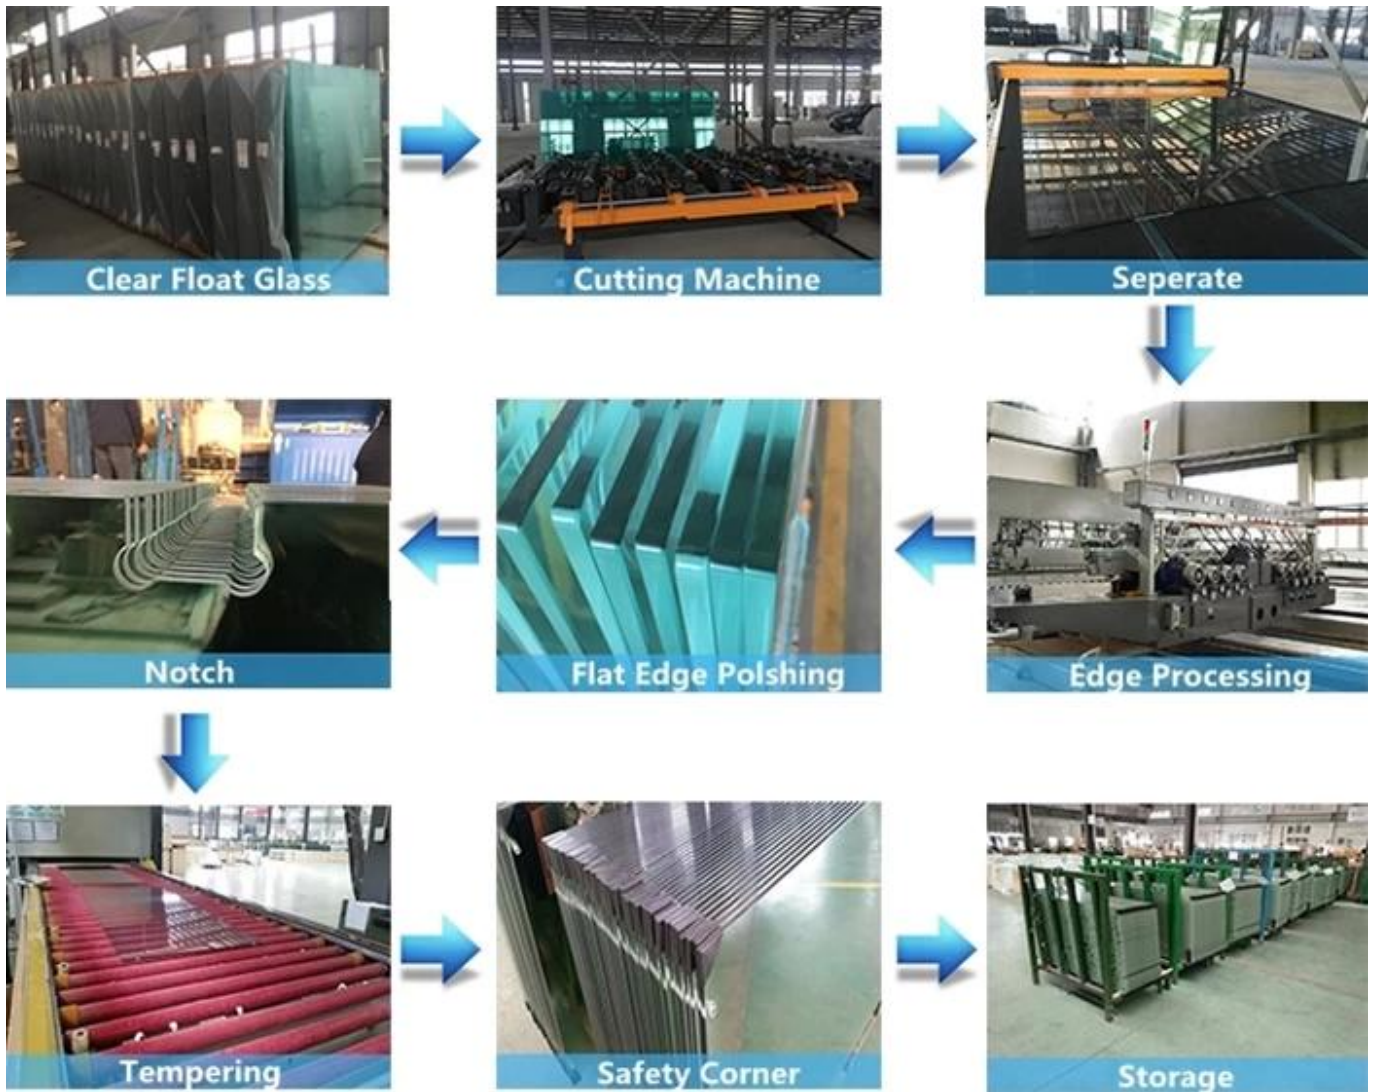

2. We have skillful workers to operate the machines and professional inspectors to inspect the glass piece by piece, to make sure the high quality of each glass panel, and our glass already tested and approved by CE EN12150 and SGCC Z97.1;