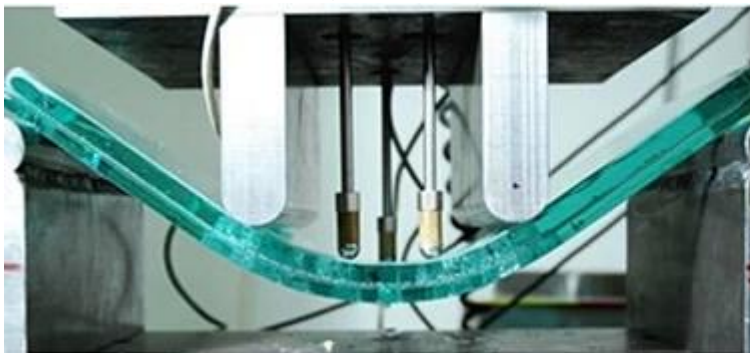

Tempered laminated glass availability:

Max Size for flat laminated glass 3300*12000mm, for [curved tempered laminated glass](#) 2440x5500mm, mini radius 600mm, any customized size could be produced

Monolithic glass thickness: 3mm 4mm 5mm 6mm 8mm 10mm 12mm 15mm 19mm.

Glass color: clear, gray, green, blue, bronze, ultra clear ([low iron super clear glass](#)) will have a better looking, more upscale.

Interlayer material: 0.38mm and multiple of 0.38 mm PVB or EVA, 0.89mm/1.52mm/2.28mm SGP.

Interlayer color: red, white, yellow, any pantone color.

Processing: drill holes, cut notches, polished edges, sandblasting, screen printing, etc., all could be done perfectly.

Application:

Round glass elevator, curved glass elevator, square glass elevator, rectangle glass elevator, all types can be made out of glass. We accept customize glass combination, all glass processing can according to design. Safety glass elevators can be used as panoramic lifts, elevators for exclusive yachts or villas and as well as exterior lifts.

Flat curved laminated glass for elevator