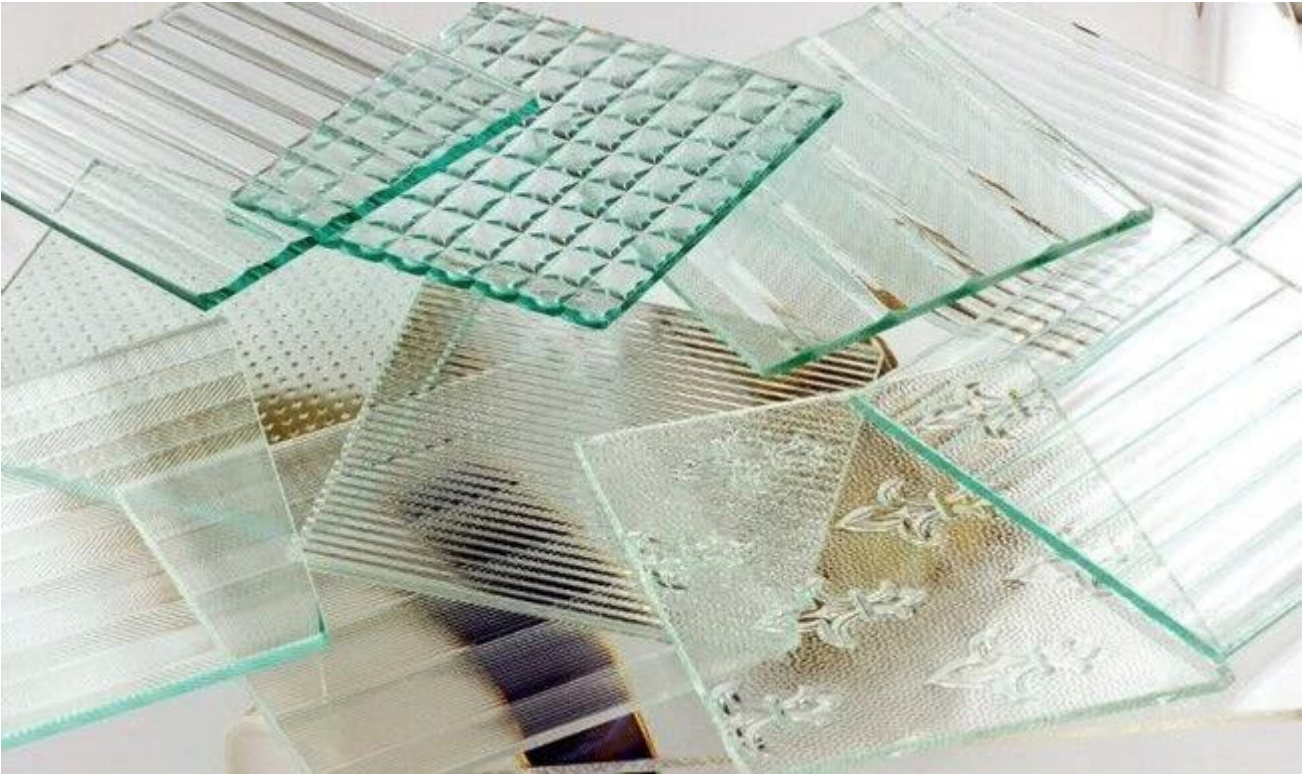

4 mm ☐ Mistlite ☐