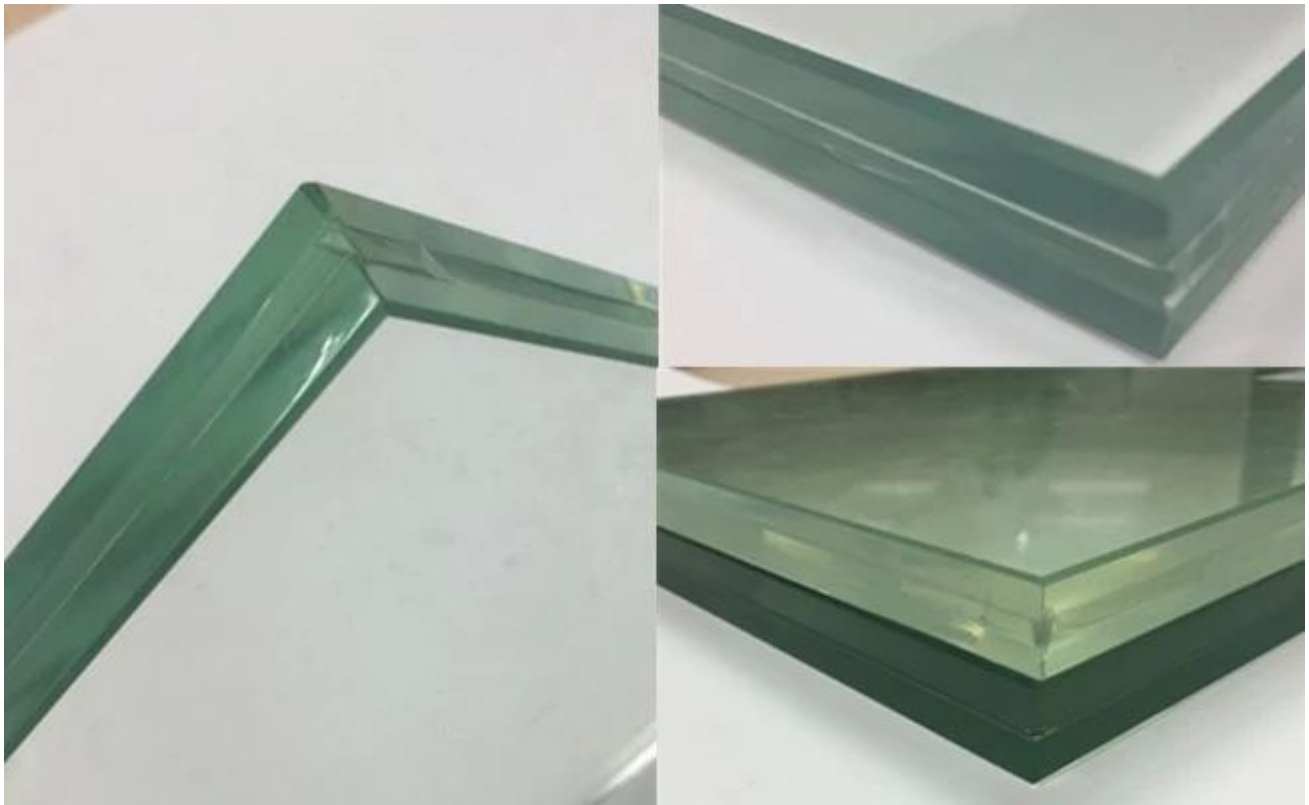

15 + 15mm

15mm + 1.52mm PVB / SGP + 15mm + 15mm + 1.52mm PVB
SGP + 15mm

15 + 15mm PVB SGP

- 15mm + 1.52mm PVB / SGP + 15mm
- PVB SGP PVB SGP
- 1515.4 31.52mm
- 3300 * 13000 6000 2440 * 8000 1200
- 15154 SGP 15154 PVB 31.52mm low e 15 + 15mm SGP 15 + 15mm 31.52mm PVB
-

Jimmy Glass 1515.4

CE
- PVB SGP
-
- PVB SGP
PVB SGP

15mm + 1.52mm + 15mm

15mm + 1.52mm + 15mm

6 + 6 + 6
8 + 8 + 8mm 10 + 10 + 10mm 12 + 12 + 12mm 15 + 15 + 15mm PVB SGP

15 + 15mm PVB SGP

Jimmy Glass

15 + 15mm