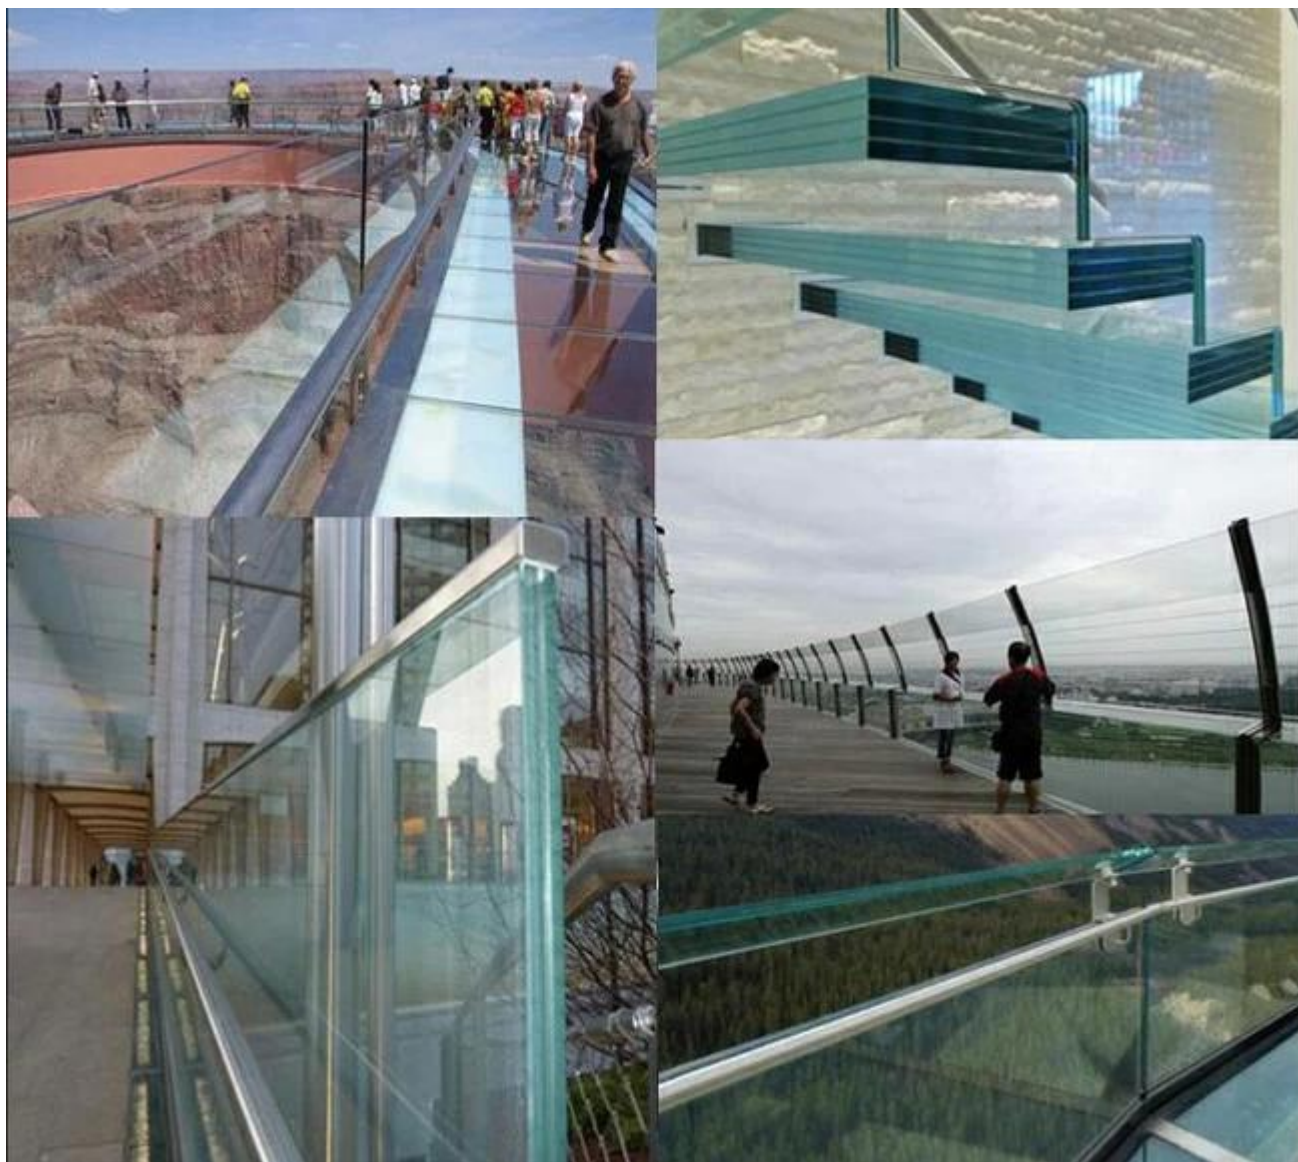

SGP

1. Size: 3000 * 5000 mm 300 * 300 mm

2. Thickness: 6 mm 8 mm 10 mm 12 mm 15 mm 19 mm SGP 0.89 mm 1.52 mm 2.28 mm 3.04 mm

3. SGP low-e

SGP □□□□□□

玻璃 JIMY Glass 玻璃