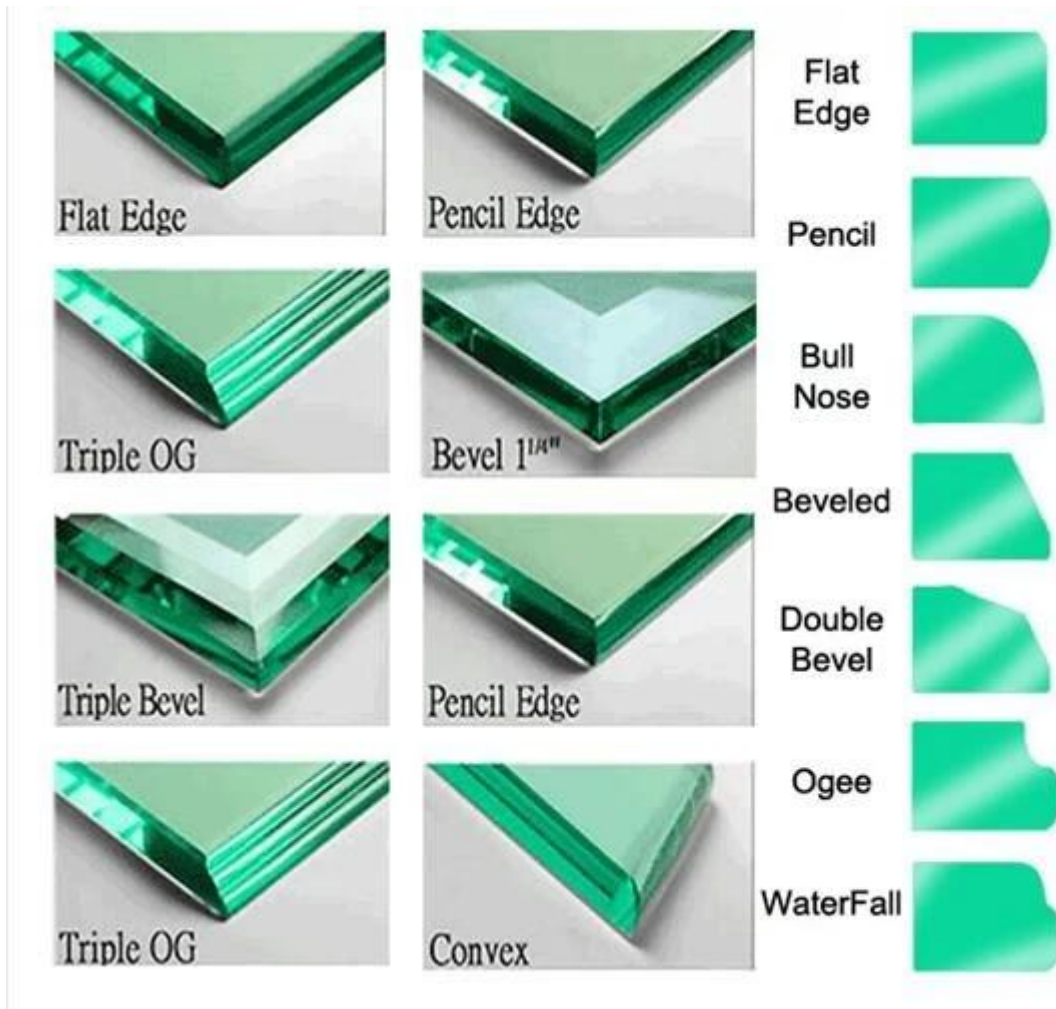

The **Table Top Glass** Application

Tempered Table Top Glass can protect children in case of breakage. Consider custom-cut glass for:

- ***Dining room table
- ***Writing desks
- ***Coffee tables
- ***Antique furniture
- ***Conference room tables
- ***Glass shelving

Which kinds of table top glass types can be produced by **JIMY GLASS Factory**?

Glass Furniture Tops of JIMY GLASS can be cut in all shapes and sizes as well as all different colors and thickness, to meet customer's requirement.

Different Glass Table Top You can get it from JIMY GLASS:

- **Clear tempered table top glass
- ***Ultra Clear tempered table top glass
- ***Tinted tempered table top glass, such as bronze table top glass, grey table top glass...
- ***Laminated table top glass, color laminated table top glass
- ***Silkscreen table top glass, frosted table top glass, acid etched table top glass...

10mm Tempered Table Top Glass