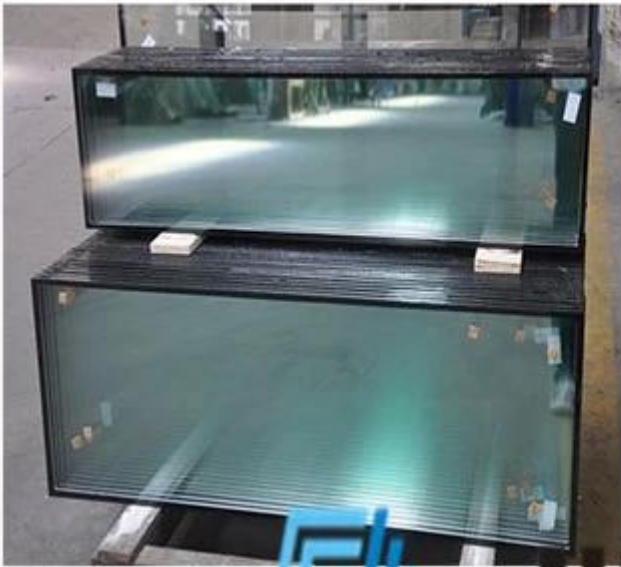

JIMY
Professional glass