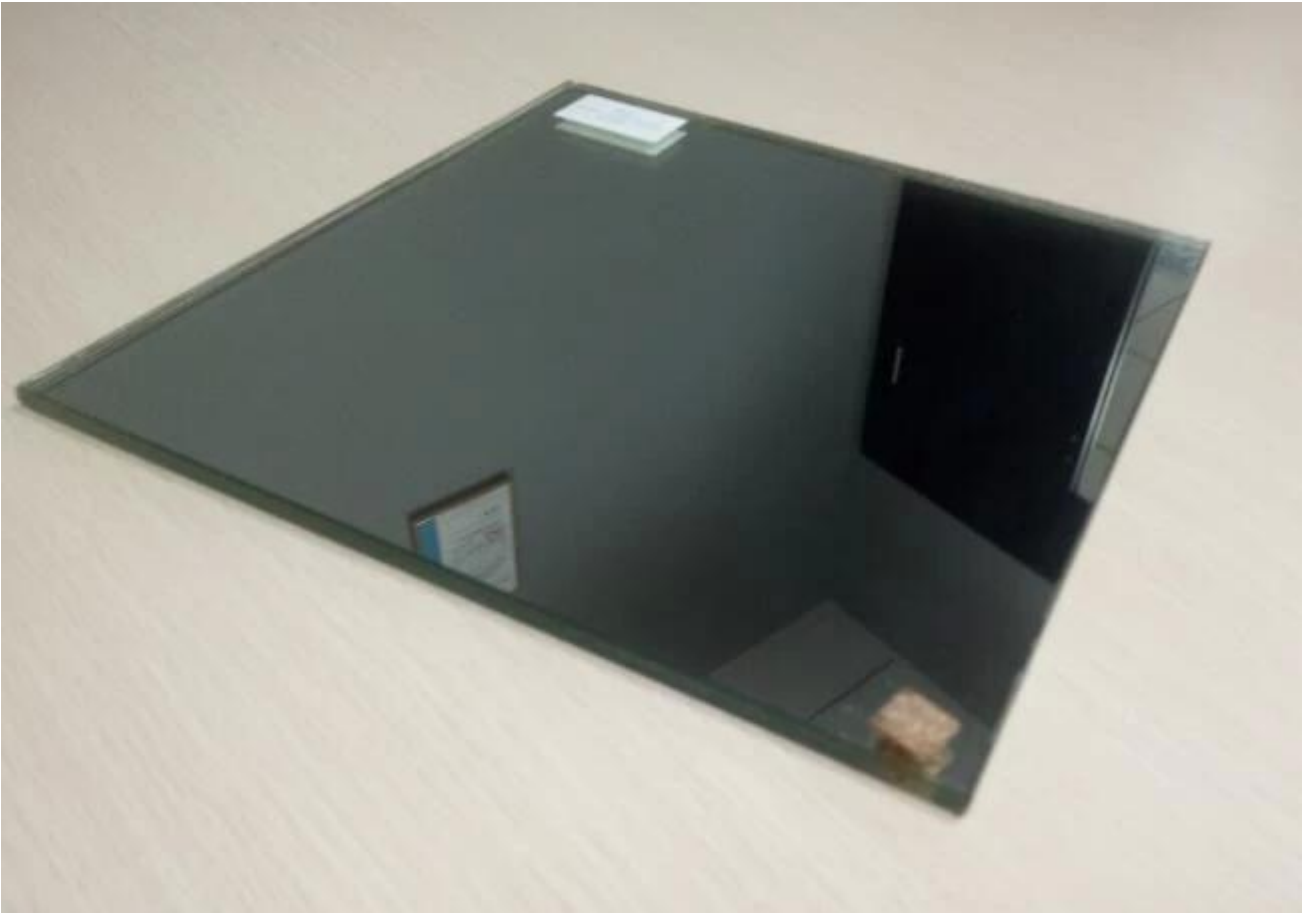

44.2 safety laminated mirror