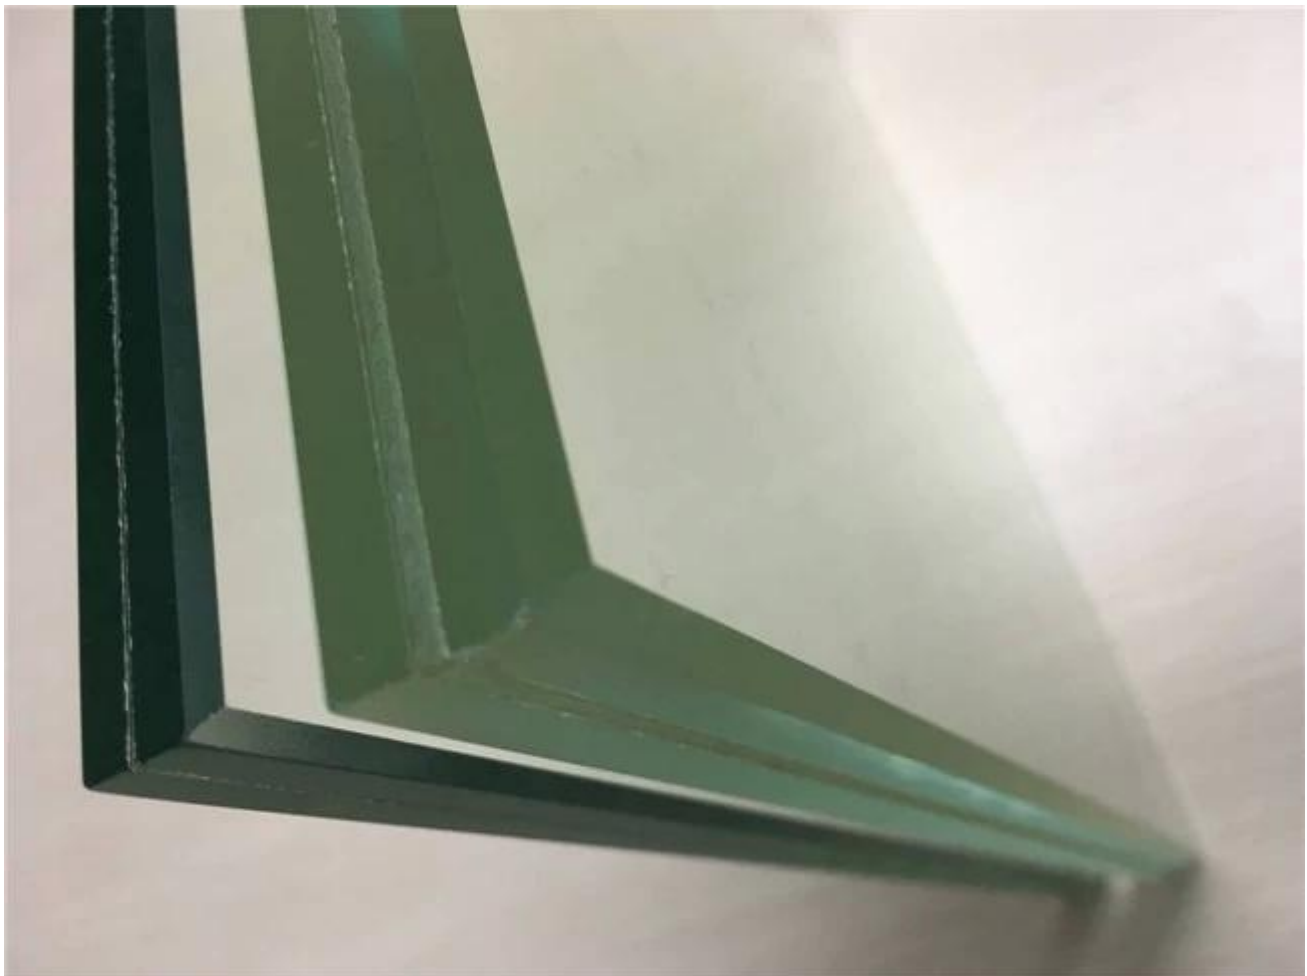

- Glass balustrade, railing, balcony, stair handrail
- Glass office partition wall, storefront, shopping mall pillars
- Exterior skylight, roof, canopy, long corridor
- Many Others.

Security Laminated Glass Quality Standard

In accordance with GB15763.3, Chinese standard

In accordance with EN12543, European standard

In accordance with ANSIZ97.1, American standard

In accordance with AS/NZS2208, Australian standard

See Through Edges From Normal Clear and Ultra Clear Tempered Laminated Glass

Security Glass with Cutouts and Holes