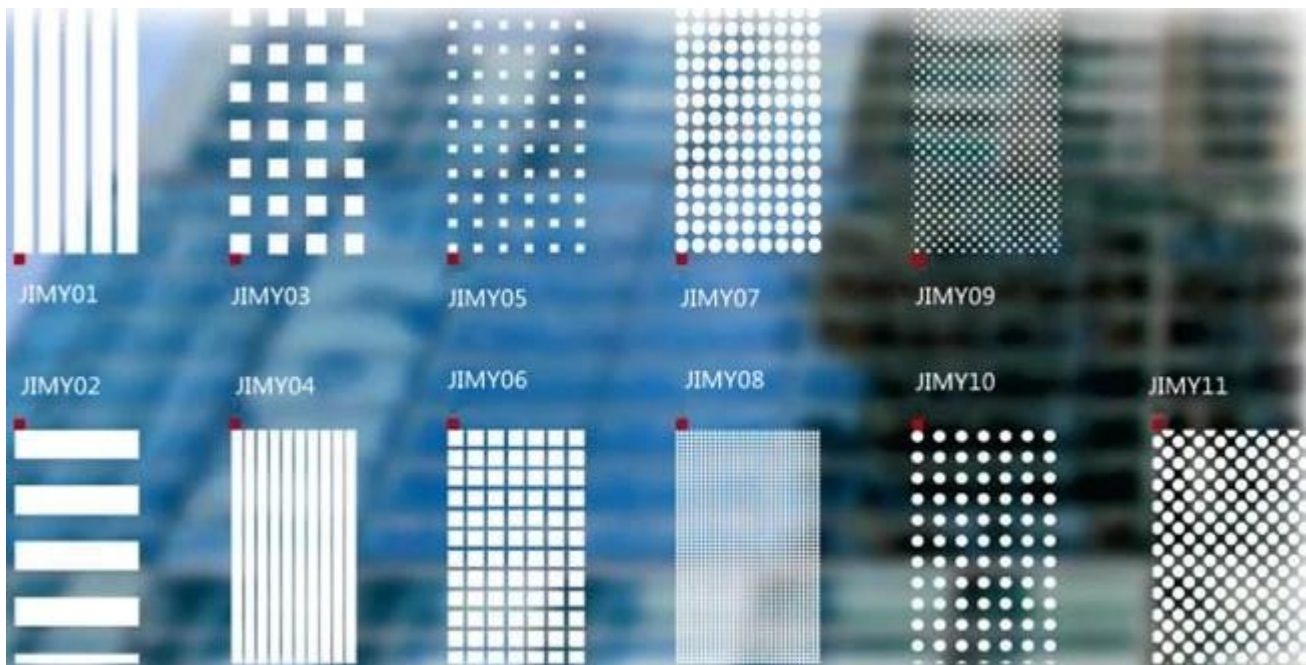

With mirror base: extra-clear, clear and coloured.

Thickness: 6, 8, 10, 12 and laminated

Weight: 2.5kg/m² per mm thickness.

FEATURES

Highly slip resistant and easy to clean

Available in different color and patterns as per design

Specific designs for grip and drainage.

Use can also improve non-slip properties.

Interior, exterior, dry and wet use.

Even quality, without irregularities.

Highly scratch and stain resistant.

Large-scale production capacity.

Easy transformation: cutting, bevelling, curving, drilling, tempering and laminating.

Silk screen printed anti-slip glass Floor

Silk screen printed pattern option for anti slip glass :

High quality safety frosting non slip [laminated glass](#) floor