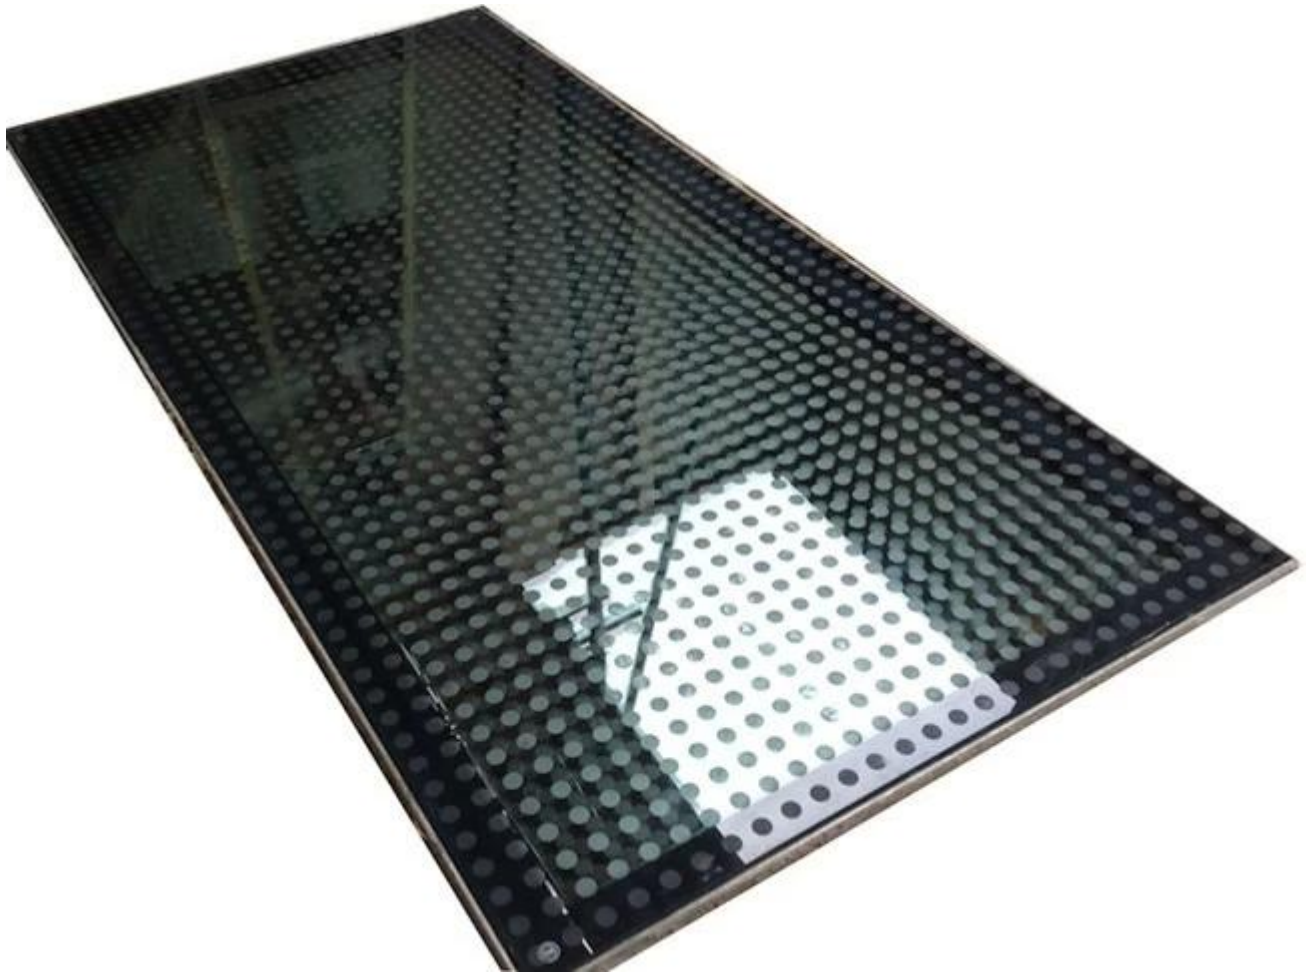

Silk screen printed pattern option for anti slip glass :