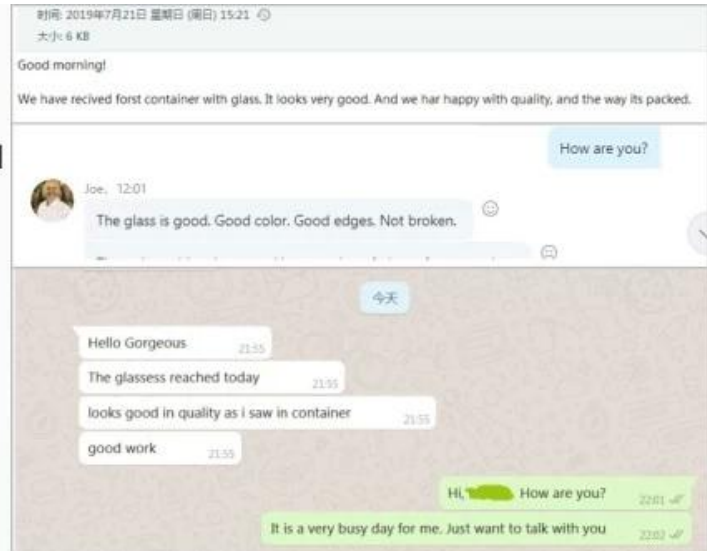

Hello rainbow!

It's quite buisy here these days. We are building now storage and office, and will move all this year.

Your product looks **very good** We will order more in about 2-3 months. :) we need to move first.

How are you all?

Best regards

Jos sinulla on kiinnostusta laminoidusta lämpövahvistetusta lasista, tervetuloa keskustelemaan kanssamme milloin tahansa.