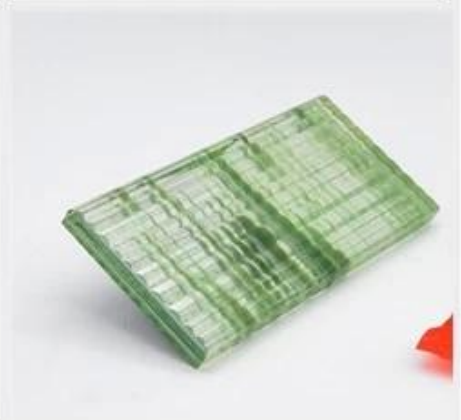

DECORATIVE GLASS

DIVERSE STYLES

Wired glass

landscape painting glass

Patterned glass

Carved glass

Decorative glass

Stained glass

molten glass

Laminated glass

striped glass

China High Quality Decorative Fabric Laminated Glass For Indoor Decoration

Fabric Laminated Glass also called art laminated glass, it is composed of two or more layers of glass which are bonded together with an interlayer using heat and pressure. As well as PVB or EVA interlayer, other materials such as colored interlayers, fabrics and metal meshes can be included for a myriad of possibilities. Fabric laminates give you the opportunity to capture a variety of rich fabrics between protective glass layers, you can capture the color and texture of the fabric with the strength & simplicity of glass. Often use in interior decoration.

Features

1. It is a type of safety glass that holds together when shattered, the interlayer keeps the fragments of glass still connect with each other and not fall down when broken, no harm to person.
2. It's wide range of patterns makes it highly suitable for decorative applications.
3. High adhesion, impact resistance, good durability and stronger sound insulation.
4. Can resist high temperature, moisture, ultraviolet, etc.

Easy to clean

The door of the majority family's door is made from ground glass, which can accumulate lampblack or dusty and hard to get clean. But wired glass can avoid this.

High safety

If the wired glass is broken, the fragments and sharp pieces are still sticking together with the middle membrane. It can effectively prevent the debris from being scattered and cause greater safety risks.