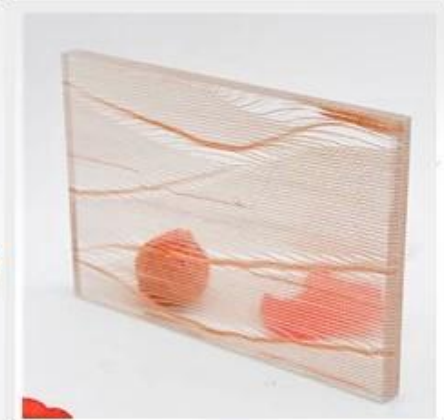

DECORATIVE GLASS

DIVERSE STYLES

Wired glass

landscape painting glass

Patterned glass

Carved glass

Decorative glass

Stained glass

molten glass

Laminated glass

striped glass

China High Quality Decorative Fabric Laminated Glass For Indoor Decoration

Fabric Laminated Glass also called art laminated glass, it is composed of two or more layers of glass which are bonded together with an interlayer using heat and pressure. As well as PVB or EVA interlayer, other materials such as colored interlayers, fabrics and metal meshes can be included for a myriad of possibilities. Fabric laminates give you the opportunity to capture a variety of rich fabrics between protective glass layers, you can capture the color and texture of the fabric with the strength & simplicity of glass. Often use in interior decoration.

Product Description

Product type	Wired laminated glass, fabric laminated glass, art laminated glass, building laminated glass
Glass thickness	4+4mm, 5+5mm, 6+6mm, 8+8mm, 10+10mm, 12+12mm, 15+15mm, 19+19mm, or customized thickness
Glass color	Clear, ultra clear, or welcome to customize your color
Pattern	Choose from our samples or as your design
Holes and Edge	As your requirements
Application	Glass partition walls, shower screens, cabinet doors, hotel lobby, other places need to decorate
Packing	Strong export plywood crates to make sure safety delivery
Delivery time	7-15 working days after order is confirmed

Features

1. It is a type of safety glass that holds together when shattered, the interlayer keeps the fragments of glass still connect with each other and not fall down when broken, no harm to person.
2. It's wide range of patterns makes it highly suitable for decorative applications.
3. High adhesion, impact resistance, good durability and stronger sound insulation.
4. Can resist high temperature, moisture, ultraviolet, etc.