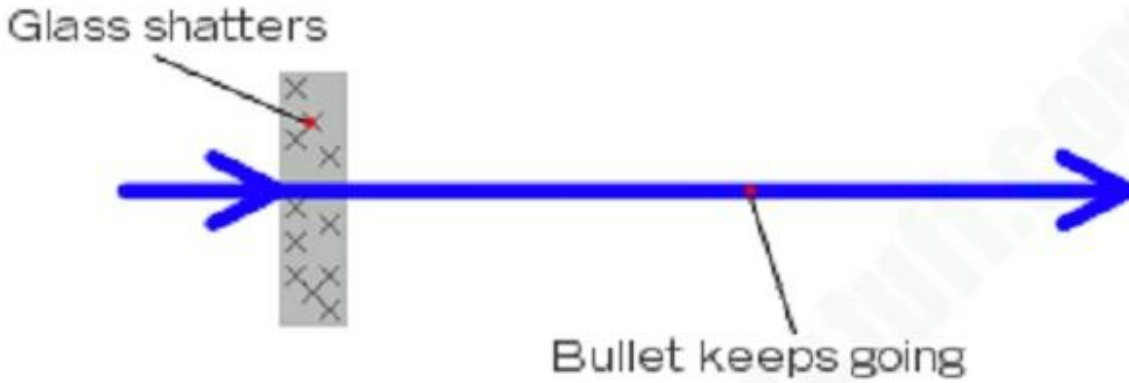

Ordinary glass is brittle and shatters easily when hit by a bullet. The bullet passes through the glass and continues on its path.

But ordinary glass is not, because ordinary glass is brittle and shatters easily?

Ordinary glass

Bulletproof glass

Ordinary glass is brittle and shatters easily when hit by a bullet. The bullet passes through the glass and continues on its path.

But ordinary glass is not, because ordinary glass is brittle and shatters easily? The bullet passes through the glass and continues on its path.

Ordinary glass is brittle and shatters easily when hit by a bullet. The bullet passes through the glass and continues on its path. The bullet passes through the glass and continues on its path.

Ordinary glass is brittle and shatters easily when hit by a bullet. The bullet passes through the glass and continues on its path. 18 ~ 70 mm thick glass is used.