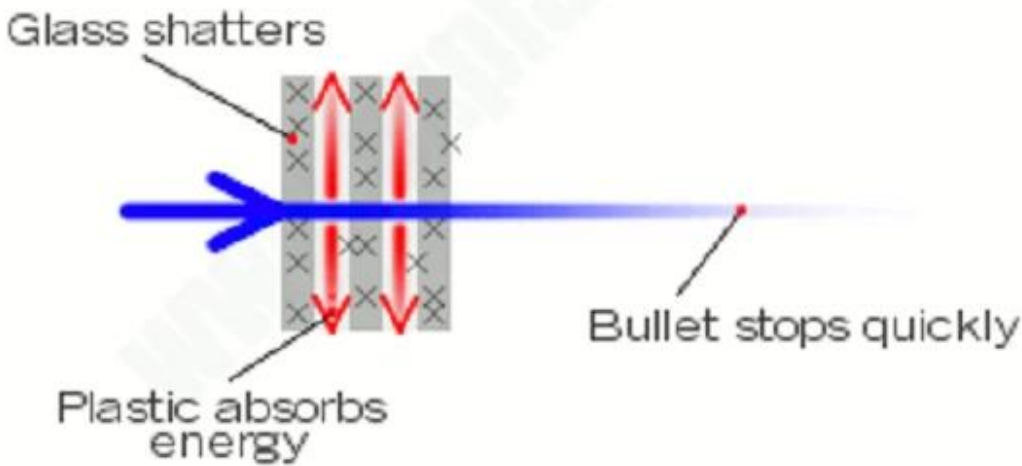

Ordinary glass is brittle and shatters easily when hit by a bullet. The bullet passes through the glass and continues on its path.

But ordinary glass is not, because ordinary glass is brittle and shatters easily?

Ordinary glass

Bulletproof glass

Ordinary glass is brittle and shatters easily when hit by a bullet. The bullet passes through the glass and continues on its path.

But ordinary glass is not, because ordinary glass is brittle and shatters easily? The bullet passes through the glass and continues on its path.

Ordinary glass is brittle and shatters easily when hit by a bullet. The bullet passes through the glass and continues on its path. The bullet passes through the glass and continues on its path.

Ordinary glass is brittle and shatters easily when hit by a bullet. The bullet passes through the glass and continues on its path. 18 ~ 70 mm thick glass is used.