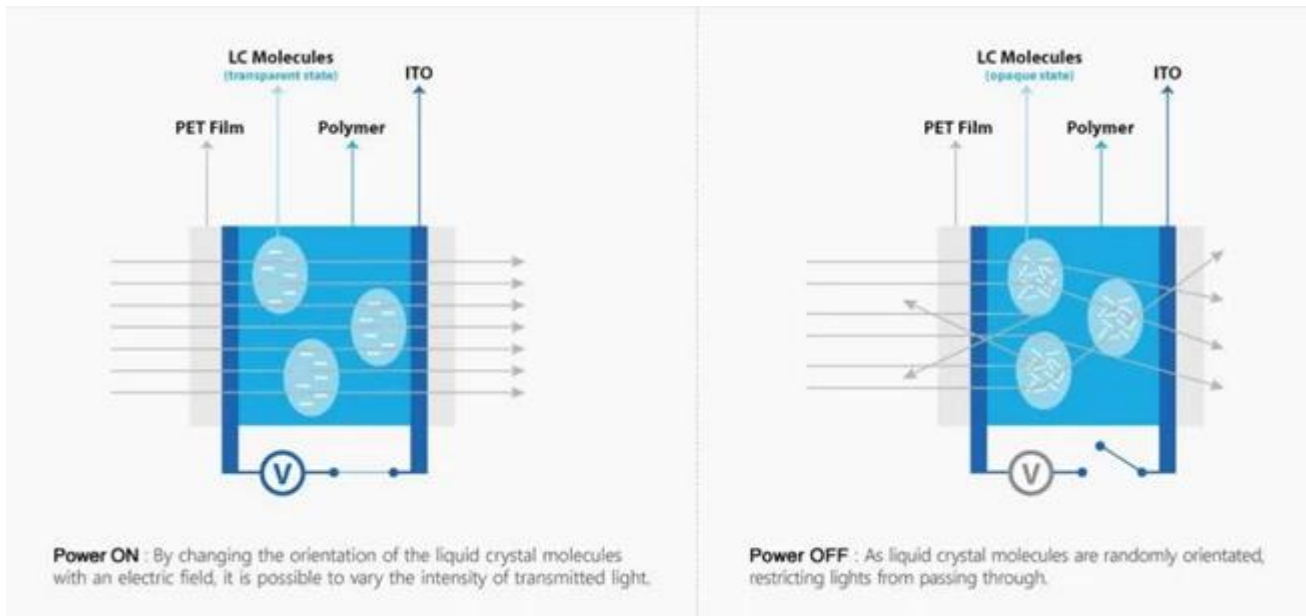

此 產品 具有 多種 應用 場景 ， 如 led 顯示屏 背光 膜 等 ， 其 優點 是 可 逆 轉 且 響應 時間 短 ， 且 可 與 各種 材料 兼容 ， 如 PET 膜 等 ， PDLC 膜 在 斷 電 時 呈 不 透 明 狀 態 ， 通 電 後 可 變 為 透 明 狀 態 ， 此 種 特 性 使 其 在 建築 玻璃 幕 牆 、 廣告 牌 背 光 膜 等 領 域 有 廣 泛 應 用 。

此 產品 具 有 多 種 應 用 場 景 ， 如 led 顯示 屏 背 光 膜 等 ， 其 優點 是 可 逆 轉 且 響應 時間 短 ， 且 可 與 各 種 材 料 兼 容 ， 如 PET 膜 等 ， PDLC 膜 在 斷 電 時 呈 不 透 明 狀 態 ， 通 電 後 可 變 為 透 明 狀 態 ， 此 種 特 性 使 其 在 建 築 玻 璃 幕 牆 、 廣 告 牌 背 光 膜 等 領 域 有 廣 泛 應 用 。