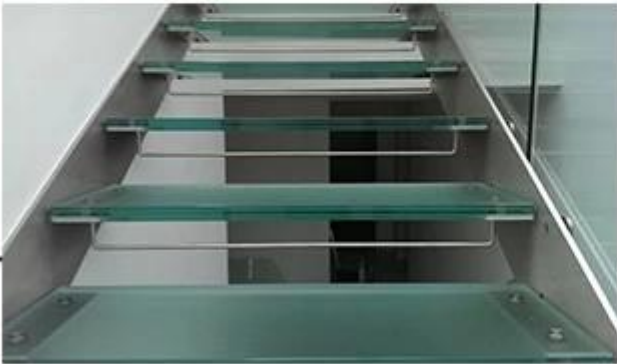

□□□□□□ □□□□