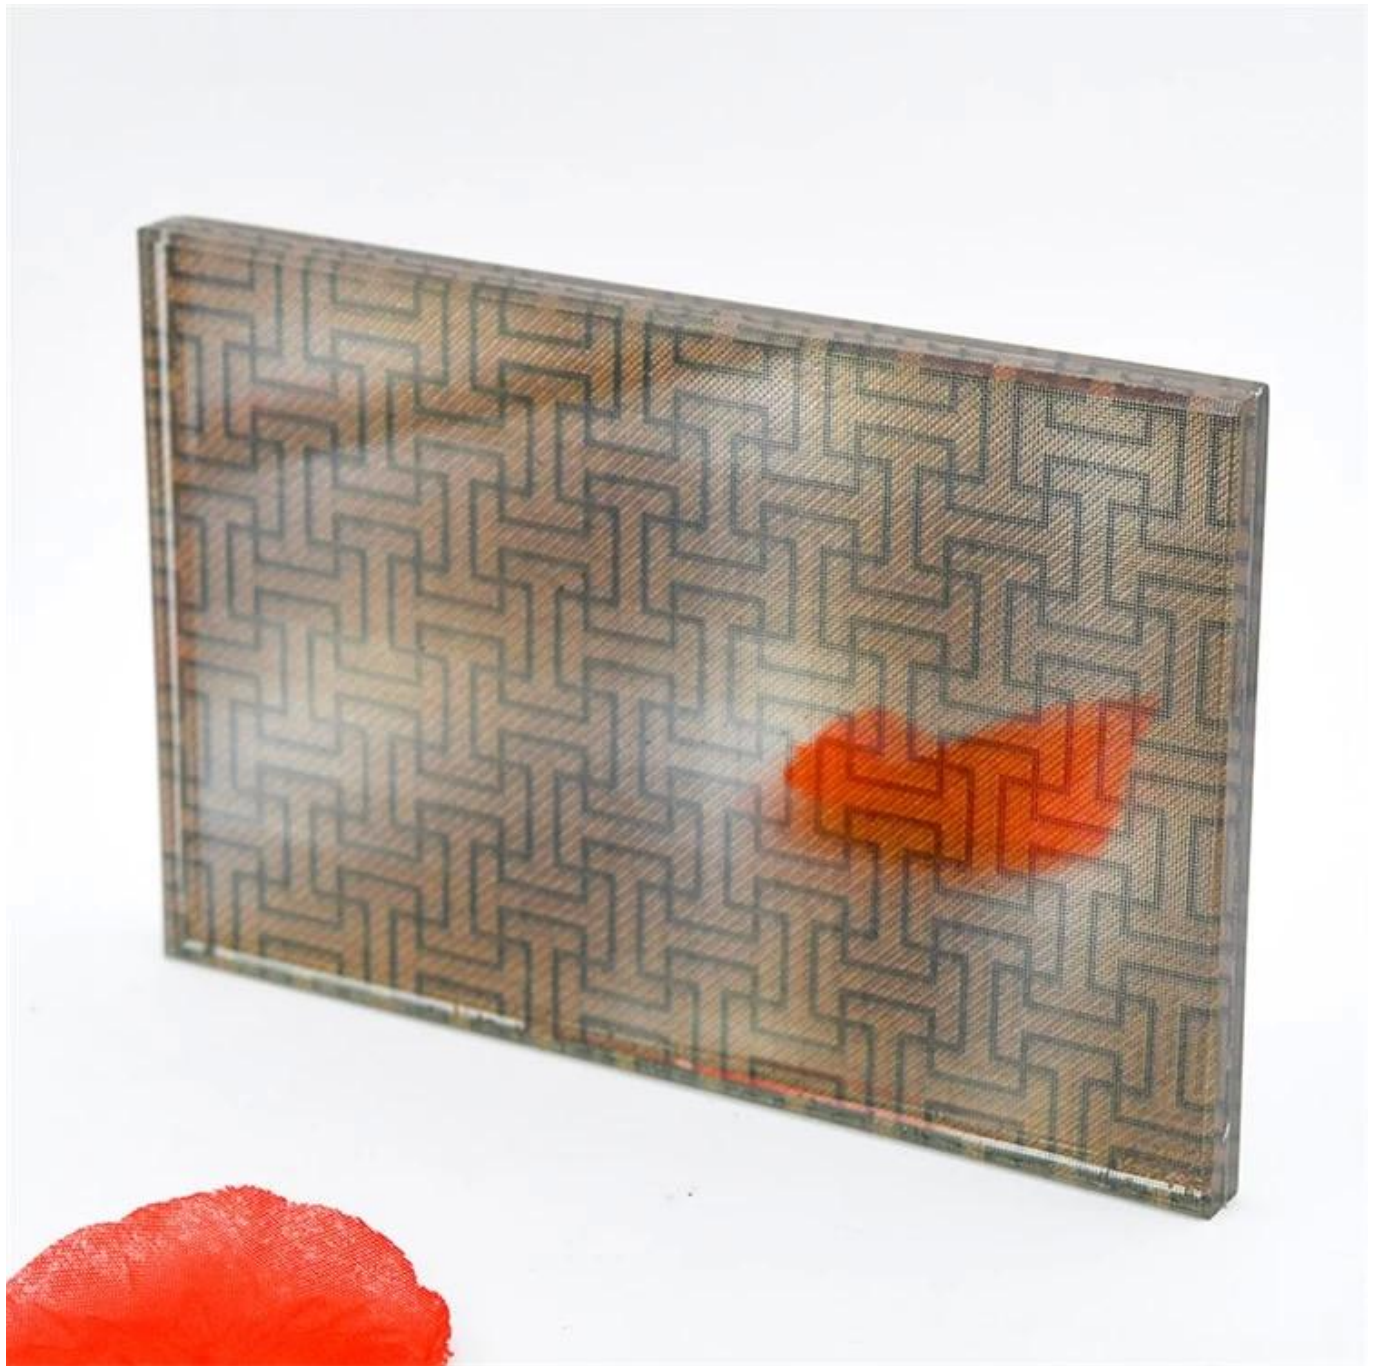

molten glass

Laminated glass

striped glass

China High Quality Decorative Fabric Laminated Glass For Indoor Decoration

Fabric Laminated Glass also called art laminated glass, it is composed of two or more layers of glass which are bonded together with an interlayer using heat and pressure. As well as PVB or EVA interlayer, other materials such as colored interlayers, fabrics and metal meshes can be included for a myriad of possibilities. Fabric laminates give you the opportunity to capture a variety of rich fabrics between protective glass layers, you can capture the color and texture of the fabric with the strength & simplicity of glass. Often use in interior decoration.

Features

- 1.It is a type of safety glass that holds together when shattered, the interlayer keeps the fragments of glass still connect with each other and not fall down when broken, no harm to person.
2. It's wide range of patterns makes it highly suitable for decorative applications.
- 3.High adhesion, impact resistance, good durability and stronger sound insulation.
- 4.Can resist high temperature, moisture, ultraviolet, etc.

Easy to clean

The door of the majority family's door is made from ground glass, which can accumulate lampblack or dusty and hard to get clean. But wired glass can avoid this.

High safety

If the wired glass is broken, the fragments and sharp pieces are still sticking together with the middle membrane. It can effectively prevent the debris from being scattered and cause greater safety risks.