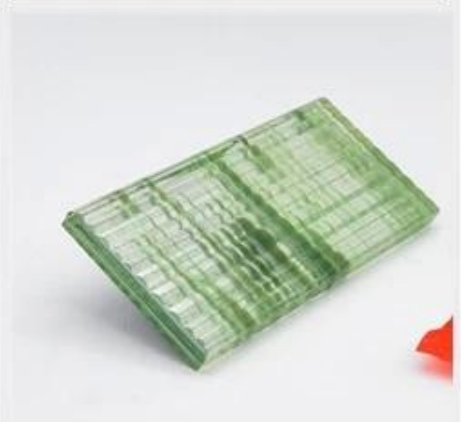

DECORATIVE GLASS

DIVERSE STYLES

Wired glass

landscape painting glass

Patterned glass

Carved glass

Decorative glass

Stained glass

molten glass

Laminated glass

striped glass

China High Quality Decorative Fabric Laminated Glass For Indoor Decoration

Fabric Laminated Glass also called art laminated glass, it is composed of two or more layers of glass which are bonded together with an interlayer using heat and pressure. As well as PVB or EVA interlayer, other materials such as colored interlayers, fabrics and metal meshes can be included for a myriad of possibilities. Fabric laminates give you the opportunity to capture a variety of rich fabrics between protective glass layers, you can capture the color and texture of the fabric with the strength & simplicity of glass. Often use in interior decoration.

Features

- 1.It is a type of safety glass that holds together when shattered, the interlayer keeps the fragments of glass still connect with each other and not fall down when broken, no harm to person.
2. It's wide range of patterns makes it highly suitable for decorative applications.
- 3.High adhesion, impact resistance, good durability and stronger sound insulation.
- 4.Can resist high temperature, moisture, ultraviolet, etc.

Easy to clean

The door of the majority family's door is made from ground glass, which can accumulate lampblack or dusty and hard to get clean. But wired glass can avoid this.

High safety

If the wired glass is broken, the fragments and sharp pieces are still sticking together with the middle membrane. It can effectively prevent the debris from being scattered and cause greater safety risks.