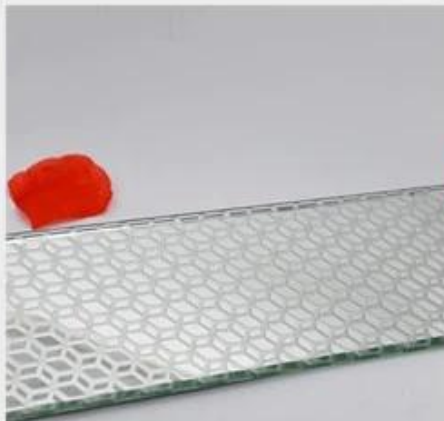

Carved glass