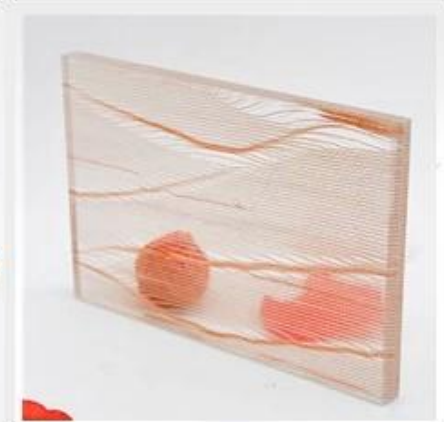

DECORATIVE GLASS

DIVERSE STYLES

Wired glass

landscape painting glass

Patterned glass

Carved glass

Decorative glass

Stained glass

molten glass

Laminated glass

striped glass

China High Quality Decorative Fabric Laminated Glass For Indoor Decoration

Fabric Laminated Glass also called art laminated glass, it is composed of two or more layers of glass which are bonded together with an interlayer using heat and pressure. As well as PVB or EVA interlayer, other materials such as colored interlayers, fabrics and metal meshes can be included for a myriad of possibilities. Fabric laminates give you the opportunity to capture a variety of rich fabrics between protective glass layers, you can capture the color and texture of the fabric with the strength & simplicity of glass. Often use in interior decoration.

Features

- 1.It is a type of safety glass that holds together when shattered, the interlayer keeps the fragments of glass still connect with each other and not fall down when broken, no harm to person.
2. It's wide range of patterns makes it highly suitable for decorative applications.
- 3.High adhesion, impact resistance, good durability and stronger sound insulation.
- 4.Can resist high temperature, moisture, ultraviolet, etc.

Easy to clean

The door of the majority family's door is made from ground glass, which can accumulate lampblack or dusty and hard to get clean. But wired glass can avoid this.

High safety

If the wired glass is broken, the fragments and sharp pieces are still sticking together with the middle membrane. It can effectively prevent the debris from being scattered and cause greater safety risks.