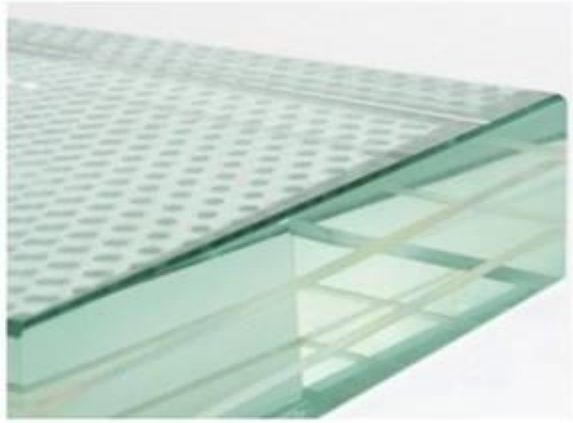

Material	Aluminum, stainless steel, powder-coated aluminum, aluminum or other metal finishes
Dimensions	Standard aluminum finishes are 300x300 mm, stainless steel finishes 3300x8000 mm
Options	21.52 mm, 25.52 mm, 39.52 mm, 33 mm, 38 mm, 60 mm, 10 + 10 mm, 12 + 12 mm, 19 + 19 mm, 10 + 10 + 10, 12 + 12 + 12, 19 + 19 + 19, etc.
Color	White, black, grey, blue, red, yellow, or other colors as requested
Finish	Matte, glossy, etc.
Installation	Frameless aluminum finishes are installed with hidden clips, stainless steel finishes are installed with visible clips, powder-coated aluminum finishes are installed with visible clips
Notes	Aluminum finishes are available in various colors, finishes, and textures, including etched, brushed, and footbridges, etc.

What are the different types of aluminum finishes available? **?**

1. Aluminum finishes are available in various colors, finishes, and textures, including etched, brushed, and footbridges, etc.

2. etched finishes are available in various colors, finishes, and textures, including etched, brushed, and footbridges, etc.

3. etched finishes are available in various colors, finishes, and textures, including etched, brushed, and footbridges, etc.

4. etched finishes are available in various colors, finishes, and textures, including etched, brushed, and footbridges, etc.