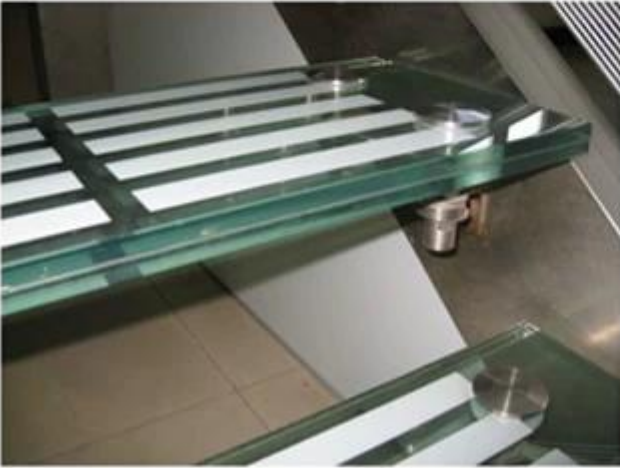

Material	Aluminum, stainless steel, powder-coated aluminum, aluminum or other metal finishes
Dimensions	Standard aluminum finishes are 300x300 mm, stainless steel finishes 3300x8000 mm
Options	21.52 mm, 25.52 mm, 39.52 mm, 33 mm, 38 mm, 60 mm, 10 + 10 mm, 12 + 12 mm, 19 + 19 mm, 10 + 10 + 10, 12 + 12 + 12, 19 + 19 + 19, etc.
Color	White, black, grey, blue, red, yellow, or other colors as requested
Finish	Matte, glossy, etc.
Installation	Frameless aluminum finishes are installed with hidden clips, stainless steel finishes are installed with visible clips, powder-coated aluminum finishes are installed with visible clips
Notes	Aluminum finishes are available in various colors, finishes, and textures, including etched, brushed, and footbridges, etc.

What are the different types of aluminum finishes available? **?**

1. Aluminum finishes are available in various colors, finishes, and textures, including etched, brushed, and footbridges, etc.

2. etched finishes are available in various colors, finishes, and textures, including etched, brushed, and footbridges, etc.

3. etched finishes are available in various colors, finishes, and textures, including etched, brushed, and footbridges, etc.

4. etched finishes are available in various colors, finishes, and textures, including etched, brushed, and footbridges, etc.