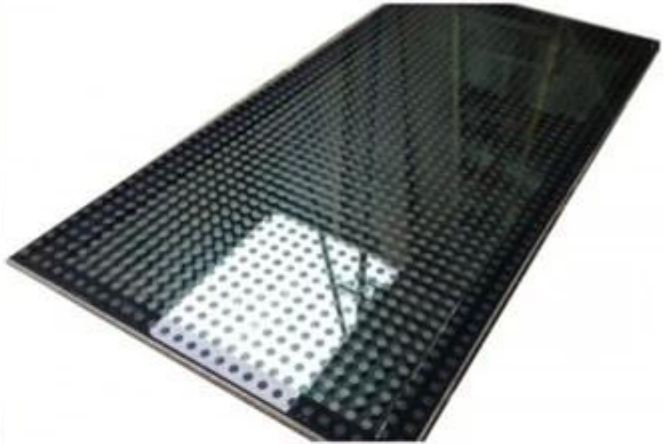

Material	Aluminum, stainless steel, powder-coated aluminum, aluminum or other metal finishes
Dimensions	Standard aluminum finishes are 300x300 mm, stainless steel finishes 3300x8000 mm
Options	21.52 mm, 25.52 mm, 39.52 mm, 33 mm, 38 mm, 60 mm, 10 + 10 mm, 12 + 12 mm, 19 + 19 mm, 10 + 10 + 10, 12 + 12 + 12, 19 + 19 + 19, etc.
Color	White, black, grey, blue, red, yellow, or other colors as requested
Finish	Matte, glossy, etc.
Installation	Frameless aluminum finishes are installed with hidden clips, stainless steel finishes are installed with visible clips, powder-coated aluminum finishes are installed with visible clips
Notes	Aluminum finishes are available in various colors, finishes, and textures, including etched, brushed, and footbridges, etc.

What are the different types of aluminum finishes available? **?**

1. Aluminum finishes are available in various colors, finishes, and textures, including etched, brushed, and footbridges, etc.

2. etched finishes are available in various colors, finishes, and textures, including etched, brushed, and footbridges, etc.

3. etched finishes are available in various colors, finishes, and textures, including etched, brushed, and footbridges, etc.

4. etched finishes are available in various colors, finishes, and textures, including etched, brushed, and footbridges, etc.