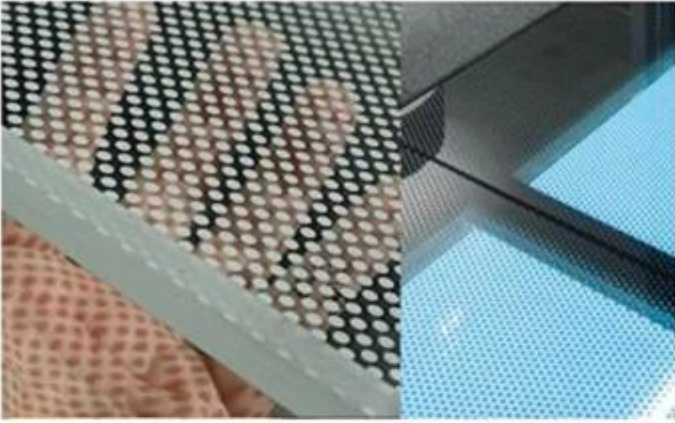

Material	Aluminum, stainless steel, powder-coated aluminum, aluminum or other metal finishes
Dimensions	Standard aluminum finishes are 300x300 mm, stainless steel finishes 3300x8000 mm
Options	21.52 mm, 25.52 mm, 39.52 mm, 33 mm, 38 mm, 60 mm, 10 + 10 mm, 12 + 12 mm, 19 + 19 mm, 10 + 10 + 10, 12 + 12 + 12, 19 + 19 + 19, etc.
Color	White, black, grey, blue, red, yellow, or other colors as requested
Finish	Matte, glossy, etc.
Installation	Frameless aluminum finishes are installed with hidden clips, stainless steel finishes are installed with visible clips, powder-coated aluminum finishes are installed with visible clips
Notes	Aluminum finishes are available in various colors, finishes, and textures, including etched, brushed, and footbridges, etc.

What are the different types of aluminum finishes available? **?**

1. Aluminum finishes are available in various colors, finishes, and textures, including etched, brushed, and footbridges, etc.

2. etched finishes are available in various colors, finishes, and textures, including etched, brushed, and footbridges, etc.

3. etched finishes are available in various colors, finishes, and textures, including etched, brushed, and footbridges, etc.

4. etched finishes are available in various colors, finishes, and textures, including etched, brushed, and footbridges, etc.