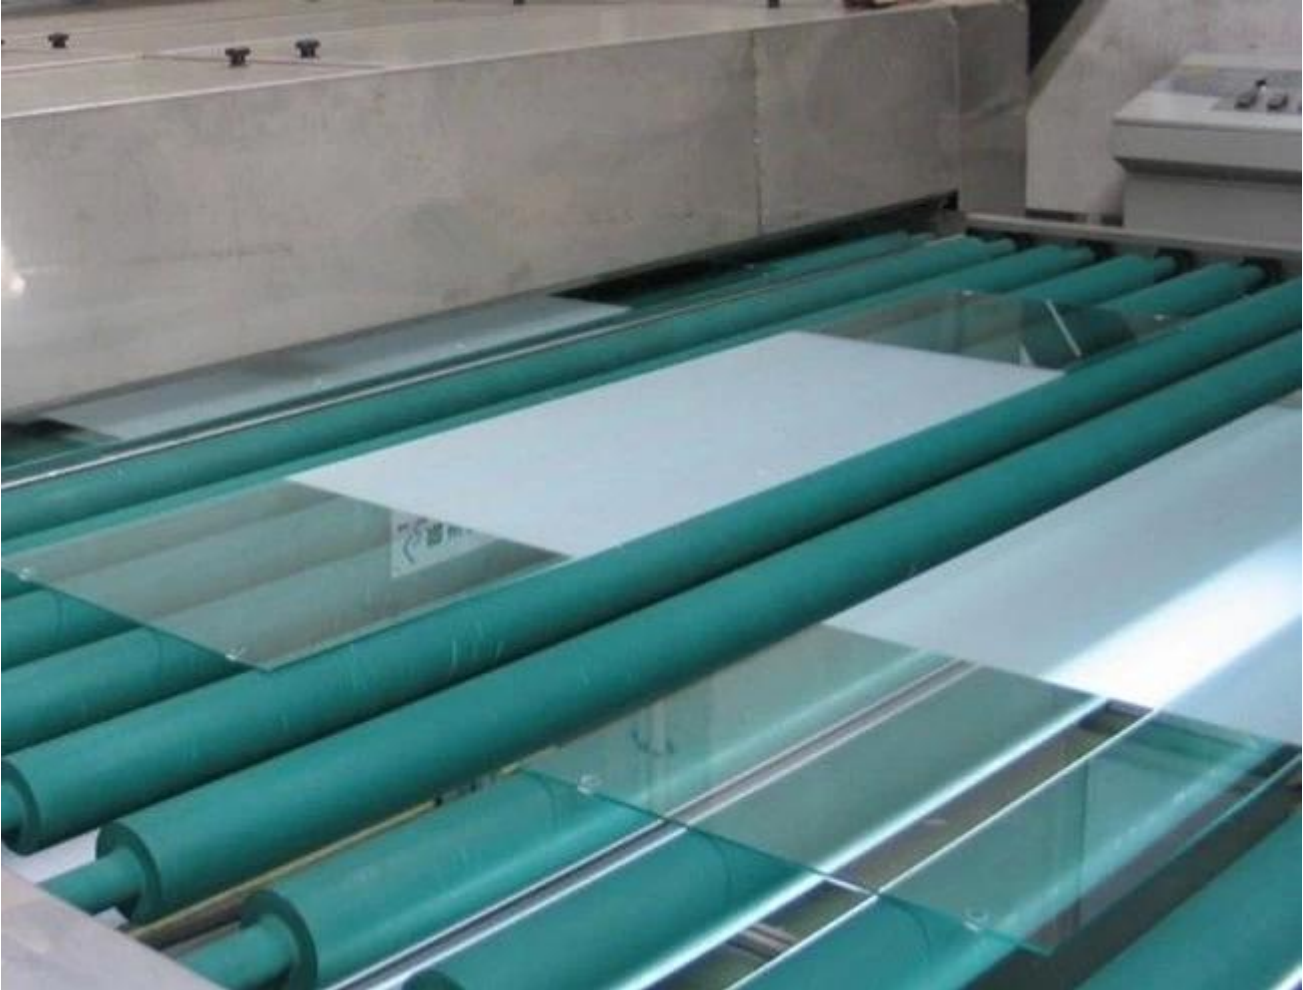

4 etched

etched glass 1000x1000mm 10mm thick

Etched