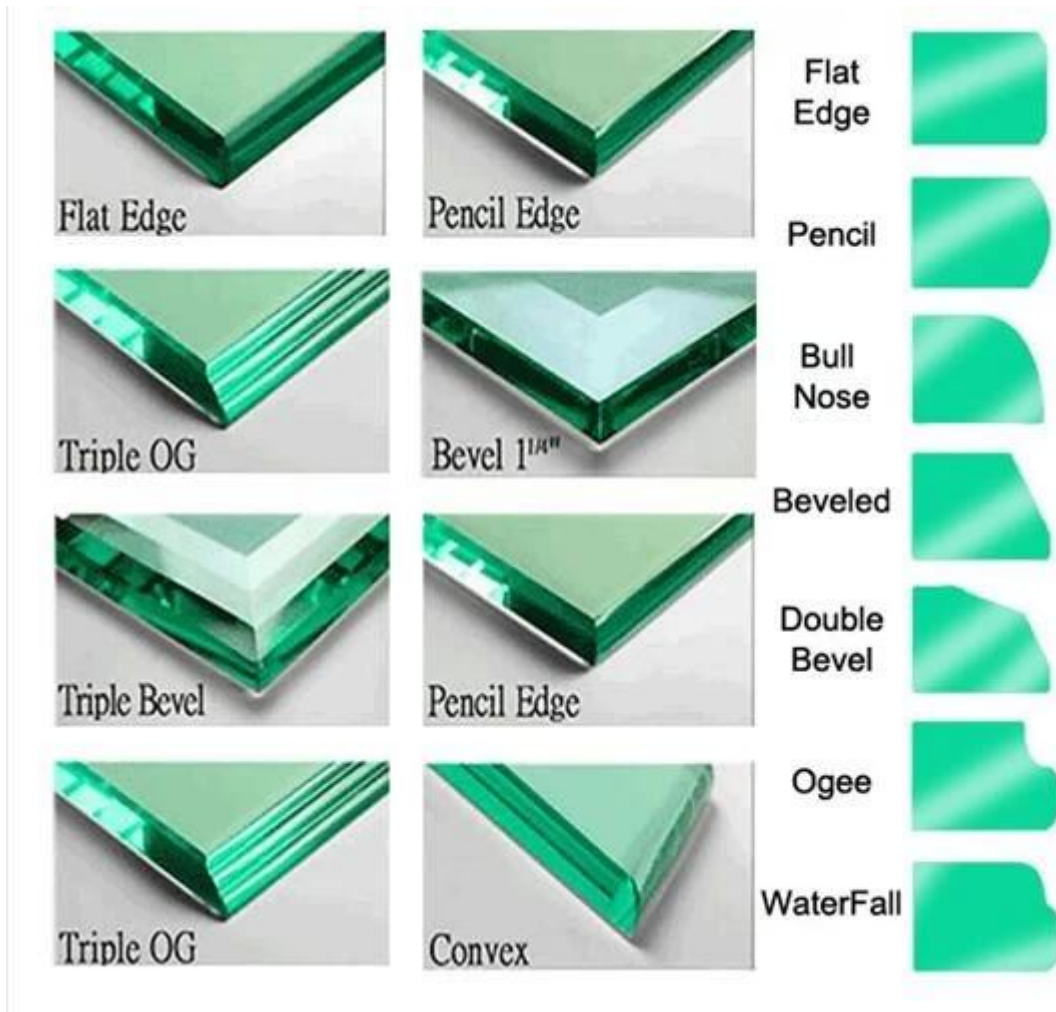

The **Table Top Glass** Application

Tempered Table Top Glass can protect children in case of breakage. Consider custom-cut glass for:

***Dining room table

***Writing desks

***Coffee tables

***Antique furniture

***Conference room tables

***Glass shelving

Which kinds of table top glass types can be produced by **JIMY GLASS Factory**?

Glass Furniture Tops of JIMY GLASS can be cut in all shapes and sizes as well as all different colors and thickness, to meet customer's requirement.

Different Glass Table Top You can get it from JIMY GLASS:

**Clear tempered table top glass

***Ultra Clear tempered table top glass

***Tinted tempered table top glass, such as bronze table top glass, grey table top glass...

***Laminated table top glass, color laminated table top glass

***Silkscreen table top glass, frosted table top glass, acid etched table top glass...

10mm Tempered Table Top Glass