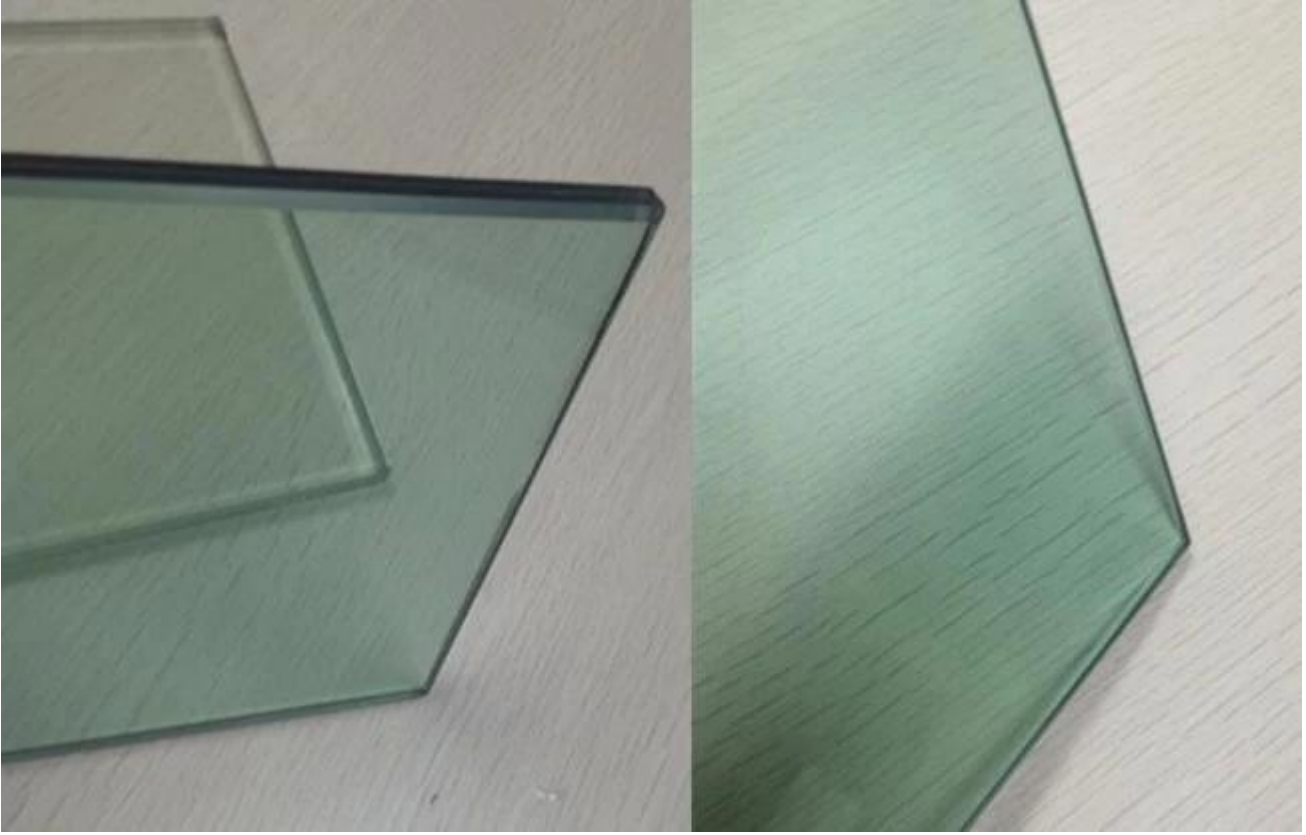

Jimmy Glass Warehouse