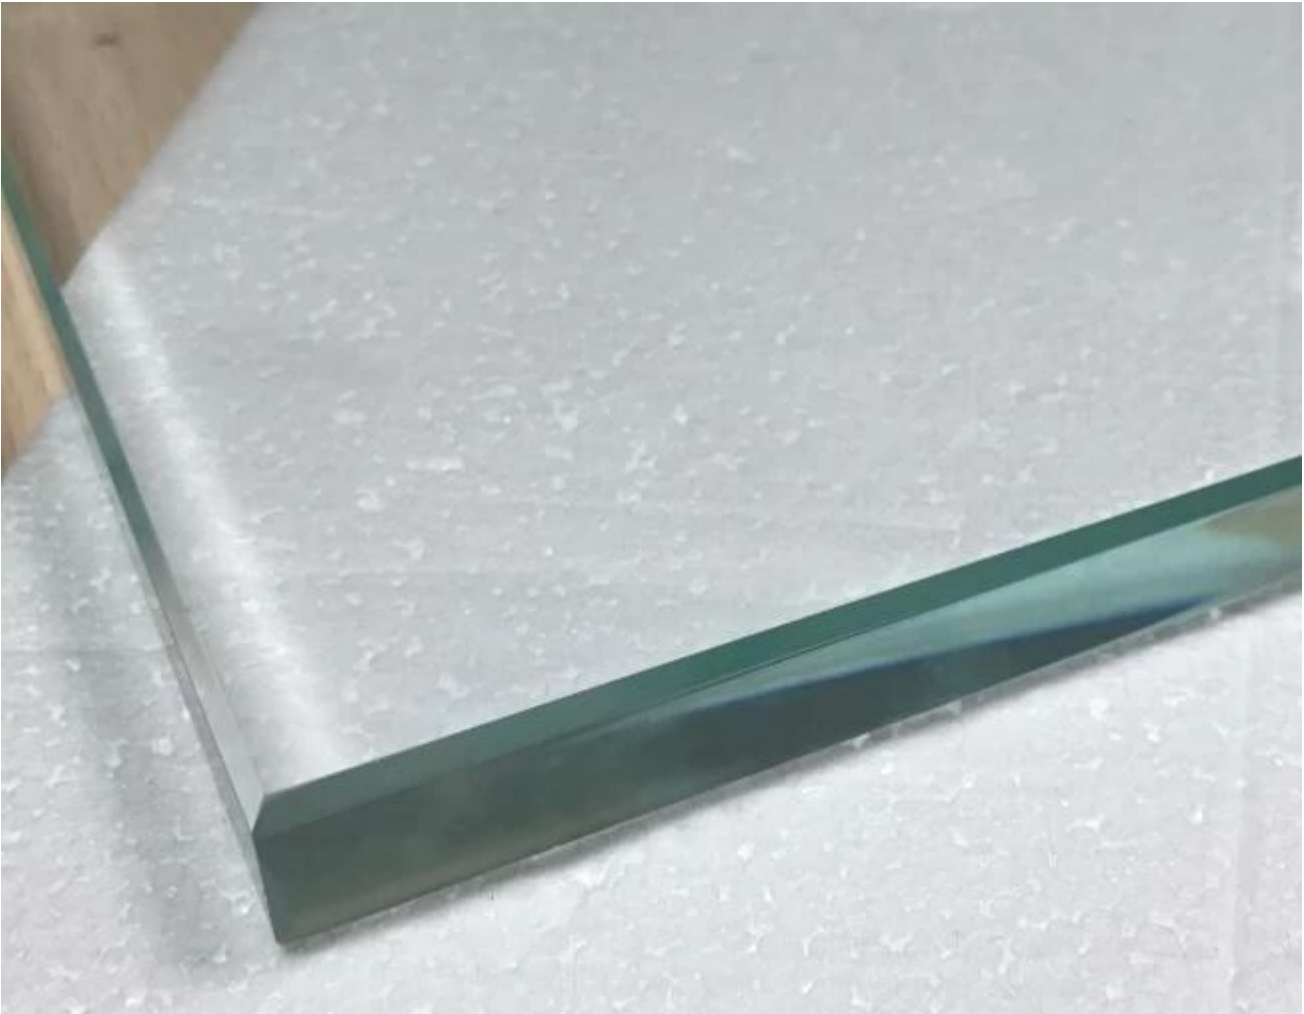

Tempered Glass Production Line