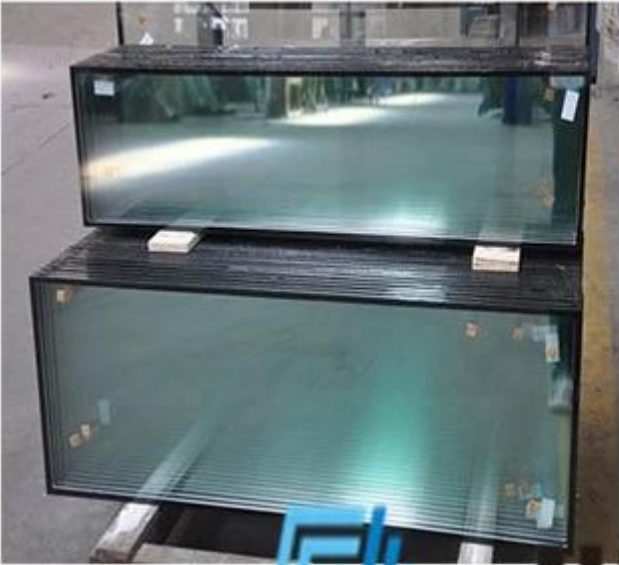

The high quality double glazing glass is coated one special metal film inside middle-air space glass , it can high-efficiency soak insulation to prevent sunshine energy . so we also named saving energy glass and be widely use in commercial curtain wall or top building .

Function: Keep the indoor cooler in summer & warmer in winter.

Sound proof: Good effects for sound insulation.

Single panel thickness: 4-12mm

Max size available in 3230*12000mm,any customized size according to your requested

Application:

Double panel insulated glass adapted to office building, home window, exhibition room, library, chemical factory and so on.

Product line

JIMY
Professional glass