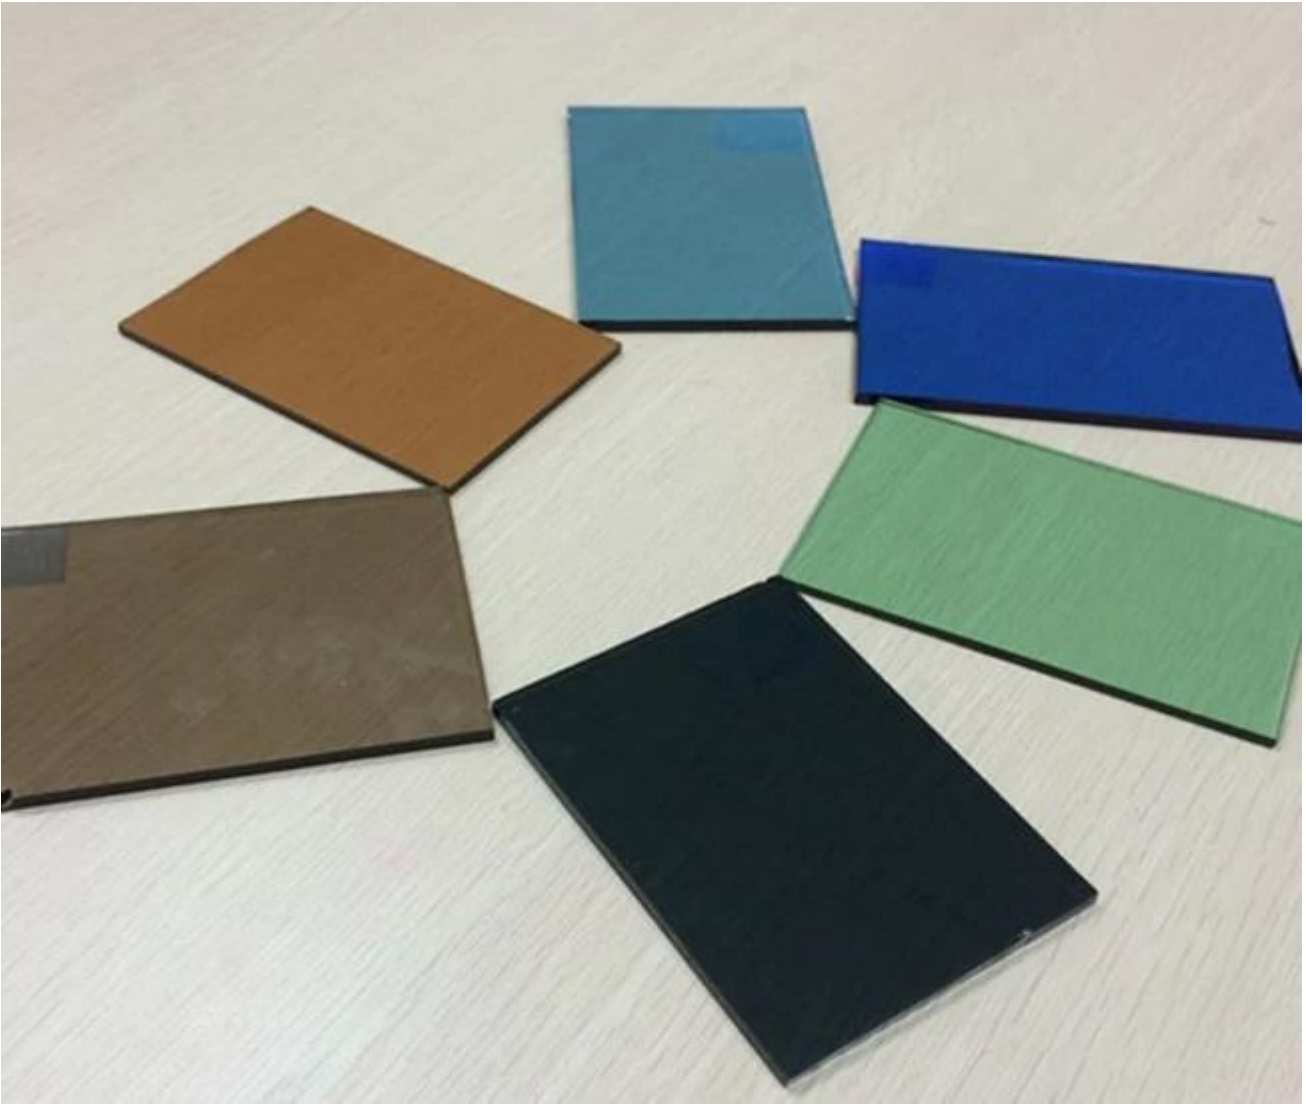

Standard size: 2140x3300mm, 2250x3300mm, 2140x1650mm, 2440x1650mm, 2140x3660mm, 2440x3300mm, etc.

Deep processing: can be cut, tempered, laminated, insulated etc.

### Picture of 4mm dark blue color tinted float glass

**Picture of 4mm tinted float glass**

**Strong package of 4mm dark blue heat absorbing glass**