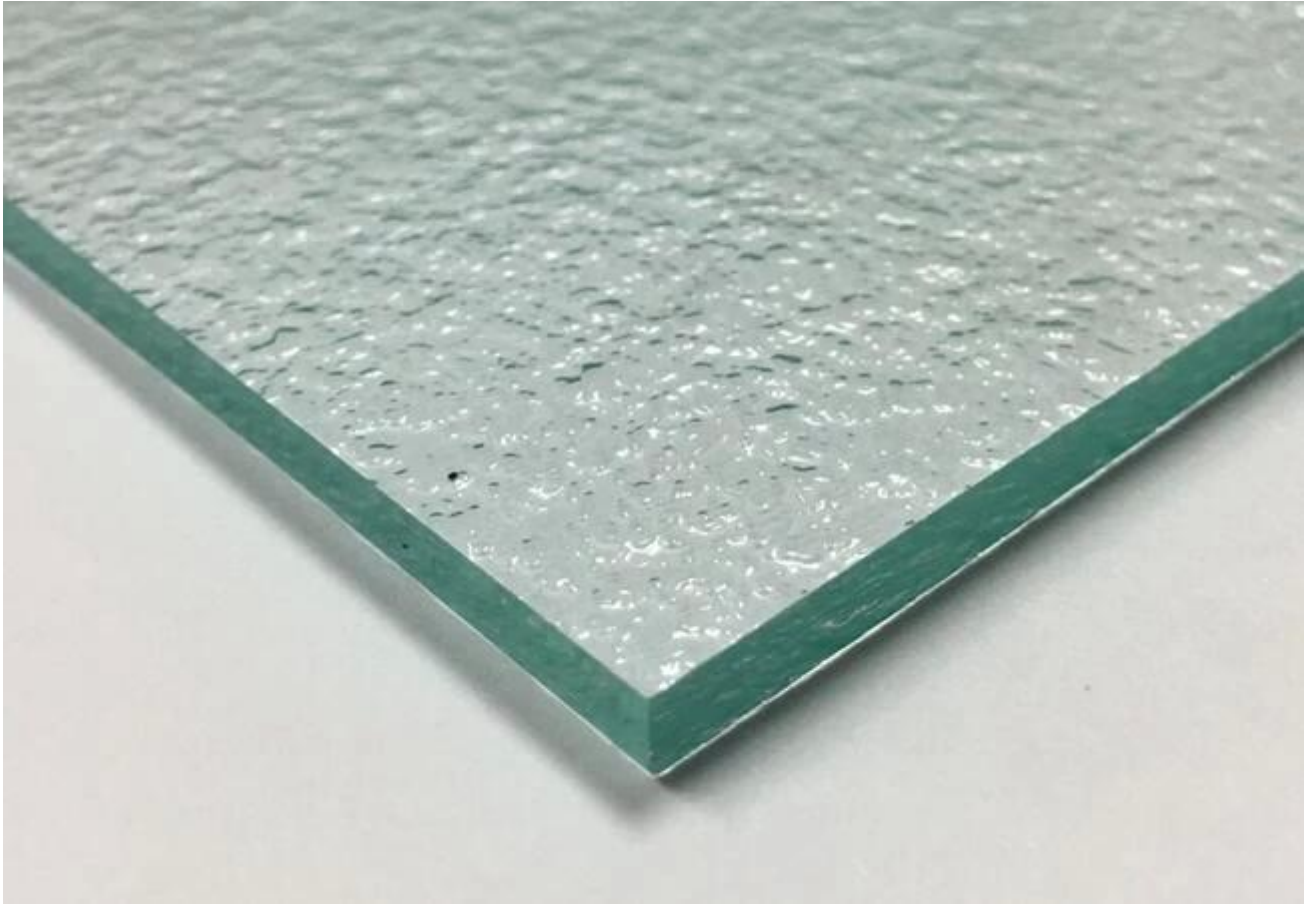

4.Package:unique design strong export plywood crates with paper to avoid the breakage.