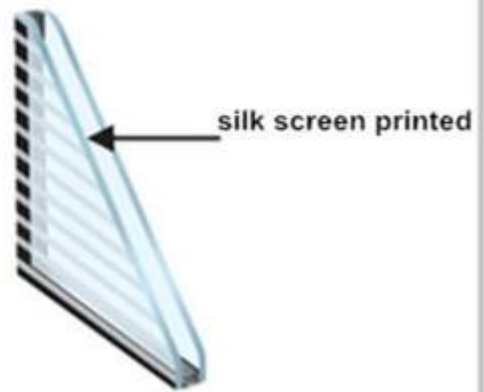

Its very important to Pattern placement, Its when produce silk-screened glass, should be included in the drawings, especially if you are using a line pattern or for all other patterns if a specific orientation is required.

Dot Patterns

The dot pattern starts at the base dimension and runs off the edges of the glass. Partial dots/holes are acceptable with standard dot pattern orientation.

Line Patterns

The dot pattern is vertical or horizontal and starts with either a line or space.

Note - When a line pattern is specified, answers to the following questions should be included in the specification:

- 1) Will the lines be vertical or horizontal?
- 2) Which edge will the pattern start on?
- 3) Will the pattern start with a line or space?

Silk Screen printed glass is available in Various Colors & Patterns design:

5+5mm Silk Screen printed [laminated glass](#) with colorful pattern

Insulated Glass units with Silk Screen Printed Color Pattern