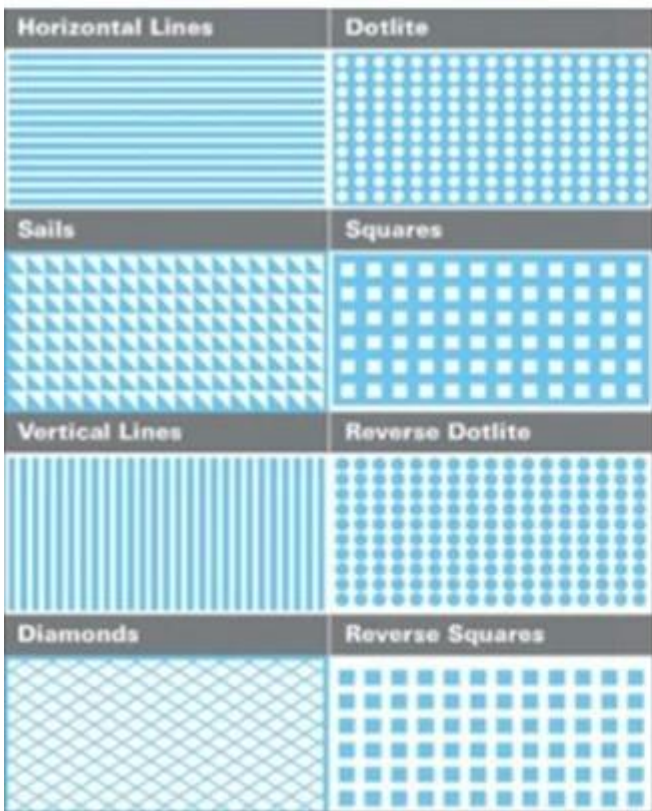

Its very important to Pattern placement, Its when produce silk-screened glass, should be included in the drawings, especially if you are using a line pattern or for all other patterns if a specific orientation is required.

Dot Patterns

The dot pattern starts at the base dimension and runs off the edges of the glass. Partial dots/holes are acceptable with standard dot pattern orientation.

Line Patterns

The dot pattern is vertical or horizontal and starts with either a line or space.

Silk Screen printed glass is available in Various Colors & Patterns design:

5+5mm Silk Screen printed [laminated glass](#) with colorful pattern

Insulated Glass units with Silk Screen Printed Color Pattern