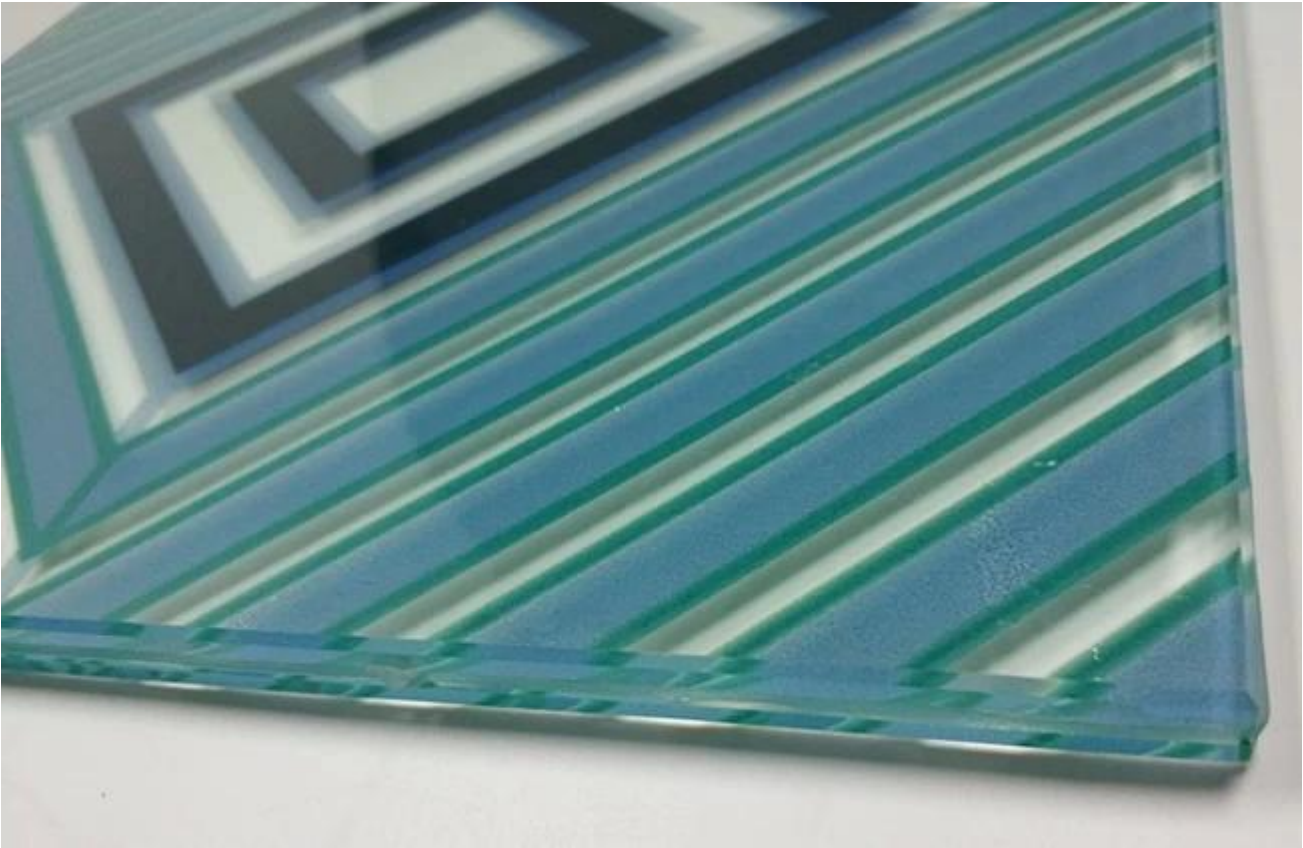

China high quality 5mm Silk Screen Printed Glass for building wall

5mm Silk Screen Printing tempered glass, which made by Grade A high quality 5mm colorless float glass or [5mm low iron float glass](#), through depositing a highly durable and resistant lacquer onto the smooth surface of the glass, then by carefully baking into the furnace which is constant temperature, permanently bonding the lacquer onto the glass. Painted [declarative Glass](#) has the feature of the [tempered glass](#) and with wonderful opaque and colorful decorative application.

Silk-screen printed glass color features

1. Contemporary colors, if you can provide the Pantone color number.
2. Resistance-has a special resistance to humidity
3. Durability - As the paint is applied to the back of the glass, it is protected from damage, ensuring durability.
4. The brilliance of the colors within the range is far superior to gloss paints when trying to achieve a stunning affect.

Dot Patterns

The dot pattern starts at the base dimension and runs off the edges of the glass. Partial dots/holes are acceptable with standard dot pattern orientation.

Line Patterns

The dot pattern is vertical or horizontal and starts with either a line or space.

Silk Screen printed glass is available in Various Colors & Patterns design:

5+5mm Silk Screen printed [laminated glass](#) with colorful pattern

Insulated Glass units with Silk Screen Printed Color Pattern