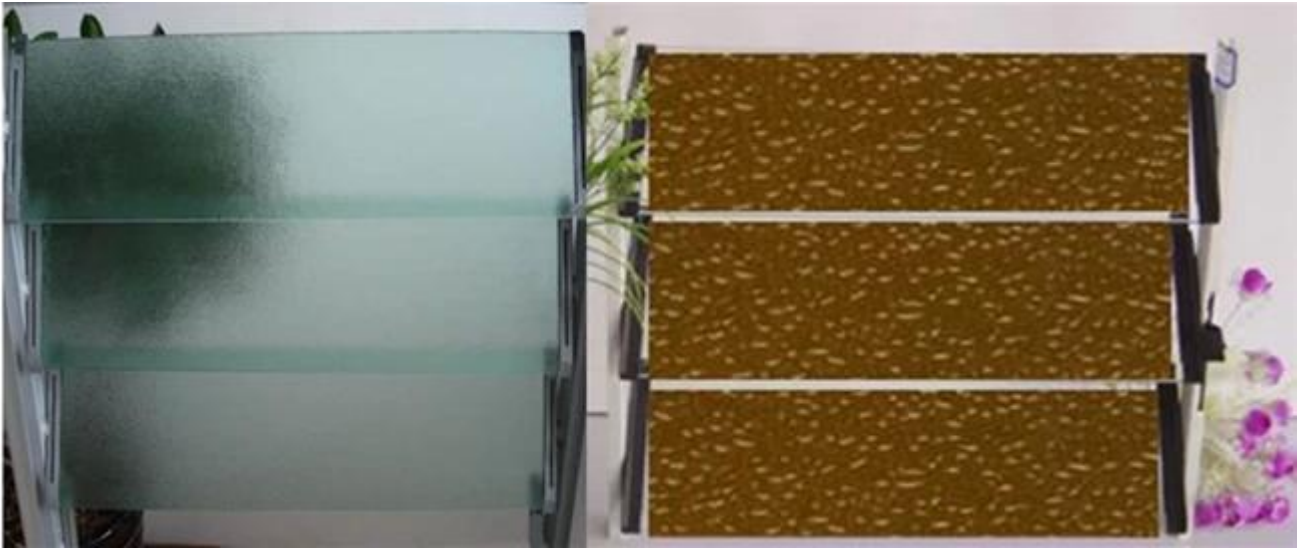

clear nashiji wired glass picture: