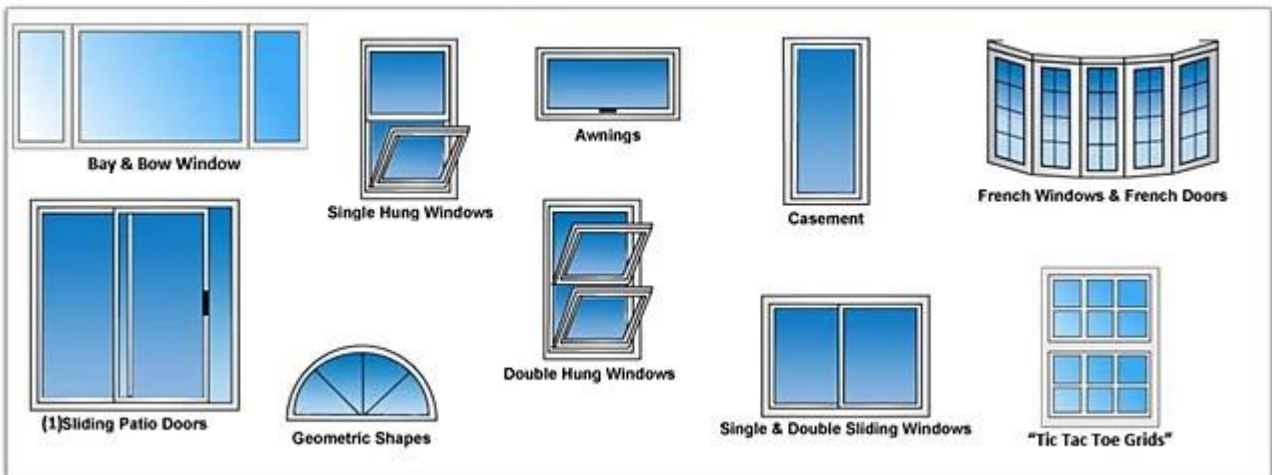

Tempered glass suitable for more window type: