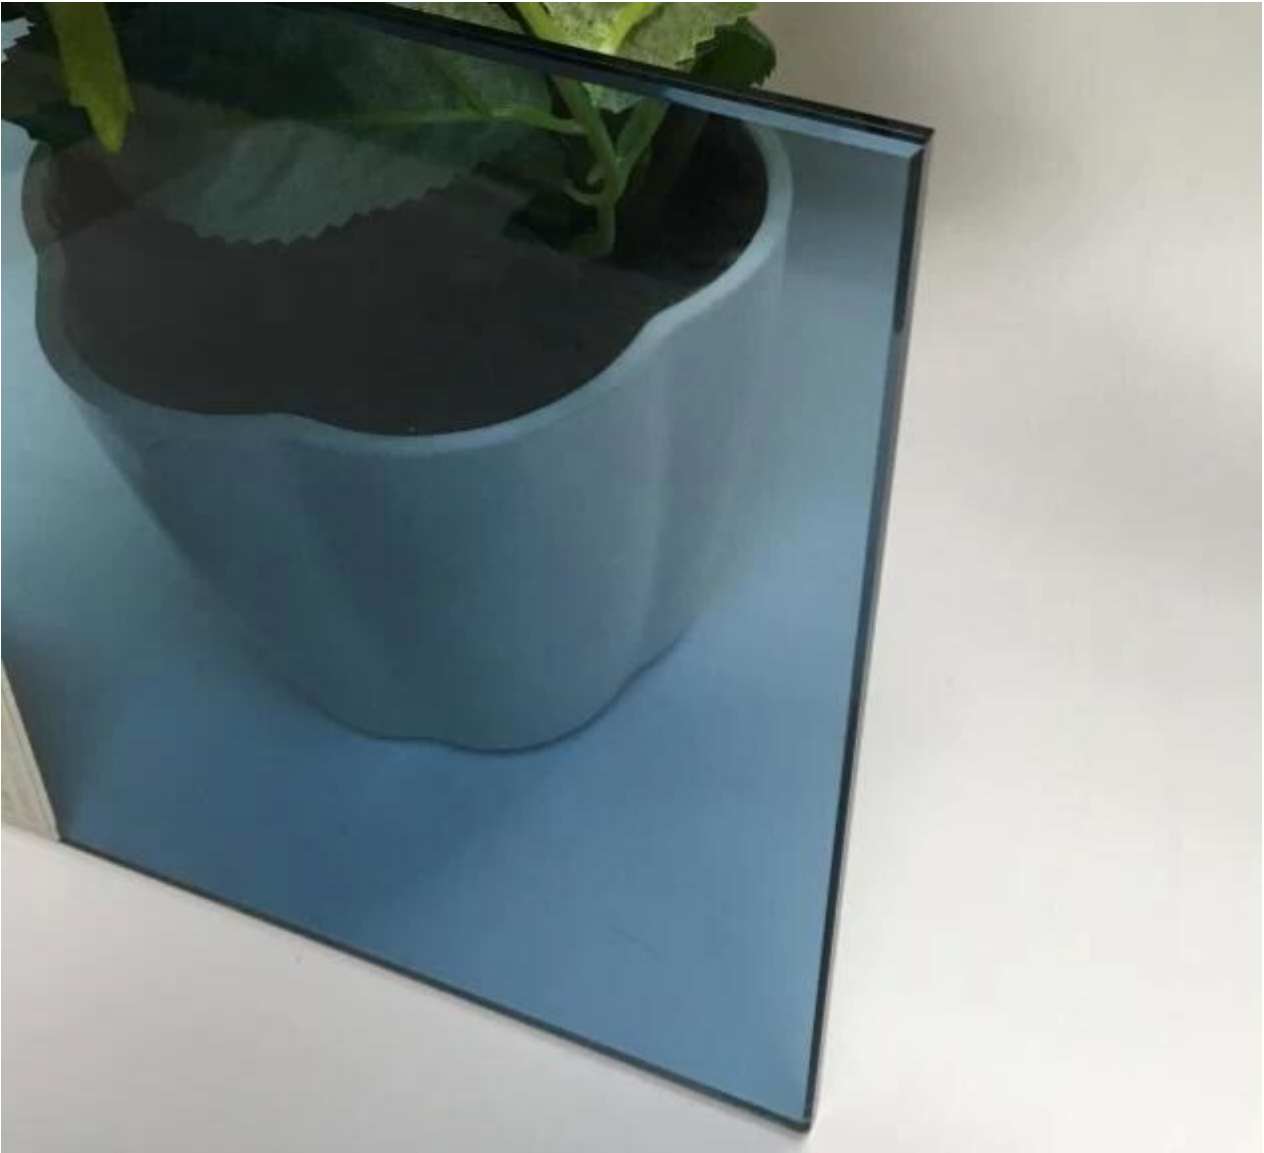

Glass warehouse in Jimmy Glass Factory