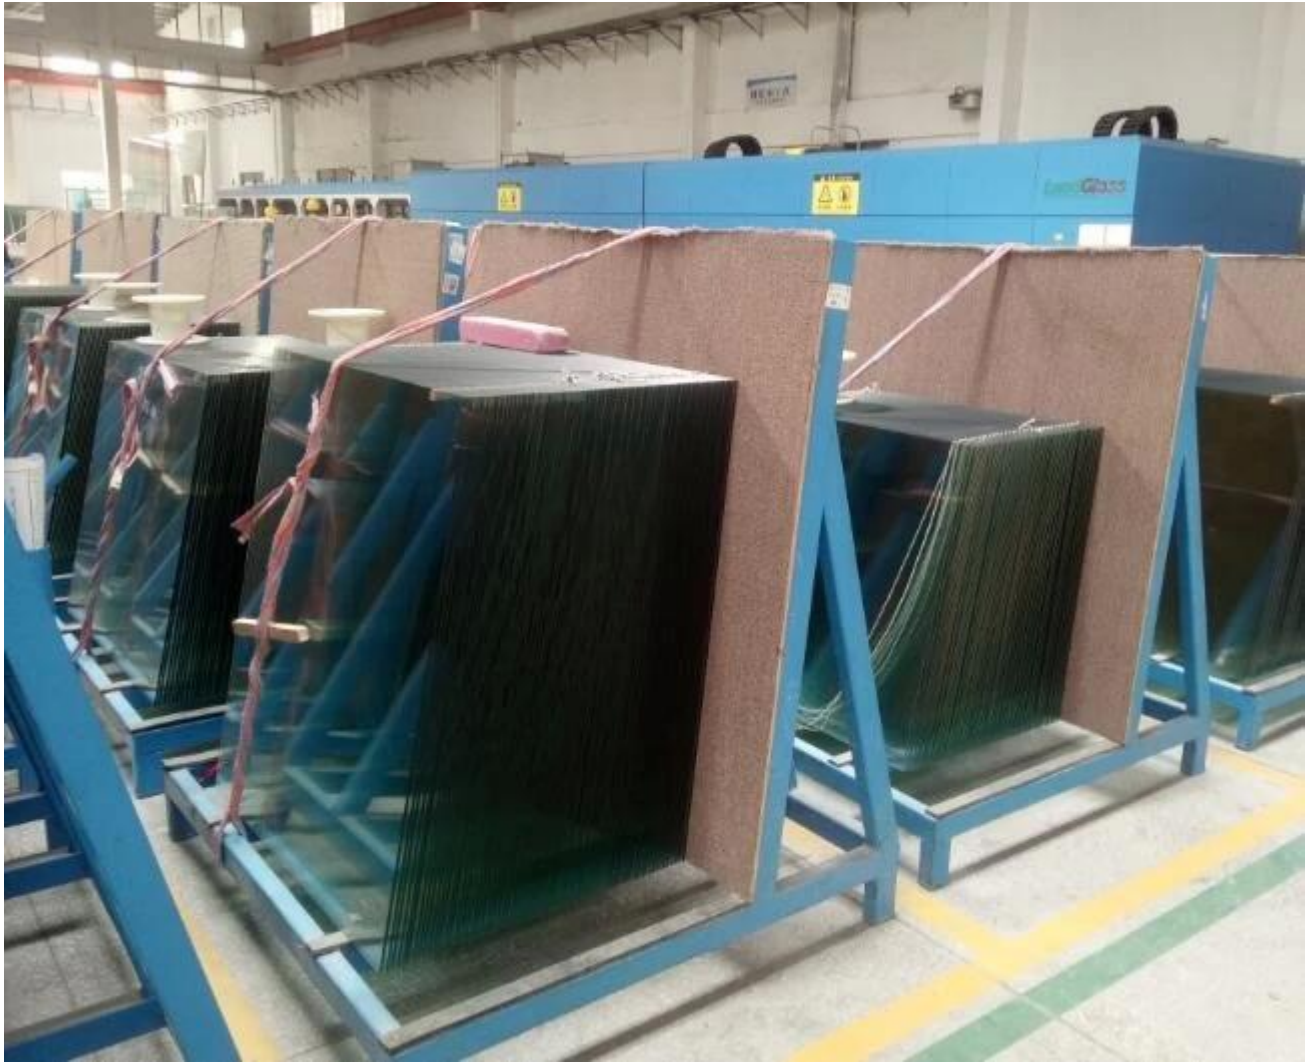

Loading the container by JIMY Glass