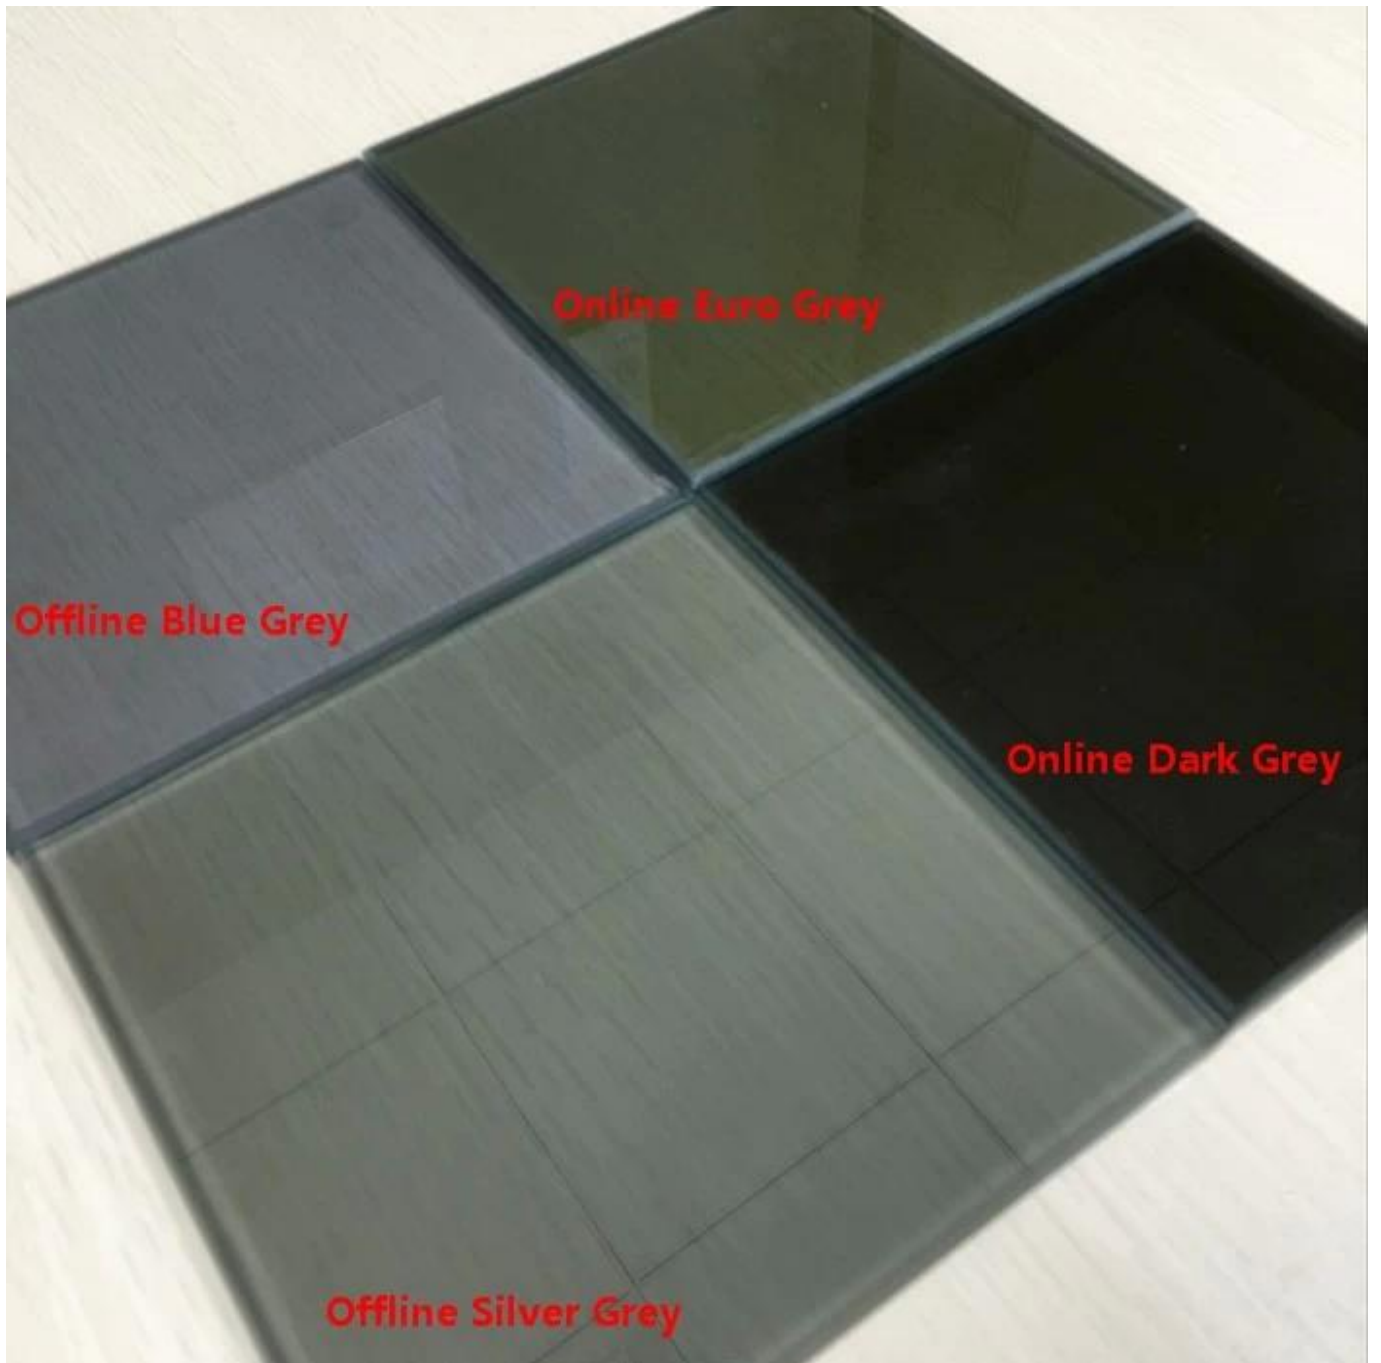

8.38mm grey color reflective float laminated safety glass

Introduction

8.38mm grey reflective laminated glass is bonded one layer [4mm grey reflective glass](#) and one layer [4mm colorless float glass](#) together with one layer 0.38mm clear PVB interlayer under the heat and pressure. Combined the advantages of laminated glass and solar reflective glass, it is a kind of high safety energy saving glass, plays an important role in architectural projects.

The 1/3" grey reflective float laminated glass is light transmittance glass, allows the right amount of natural light into the building, and with a special metallic coating that makes it possible to see out, while preventing people from seeing in, could help preserve privacy during the day.

Specification

Color: European grey/light gray, smoke grey, silver grey, dark grey, etc.

Type: Online reflective glass/hard coated reflective glass, offline reflective glass/soft coated reflective glass (can do any customized color)

Available standard size: 2140x3300mm, 2250x3300mm, 2440x3300mm, 2140x1650mm, any custom cut size could be produced as per requirement

Application

The 8.38mm grey reflective laminated safety glass is very popular to use as safety window glass, or use to make energy saving grey color [reflective laminated insulated glass](#), used as outdoor structural wall glass, exterior railing glass, roof skylight glass, etc. In order to avoid light pollution and build a good ecological environment, please don't install the reflective surface at the outside.