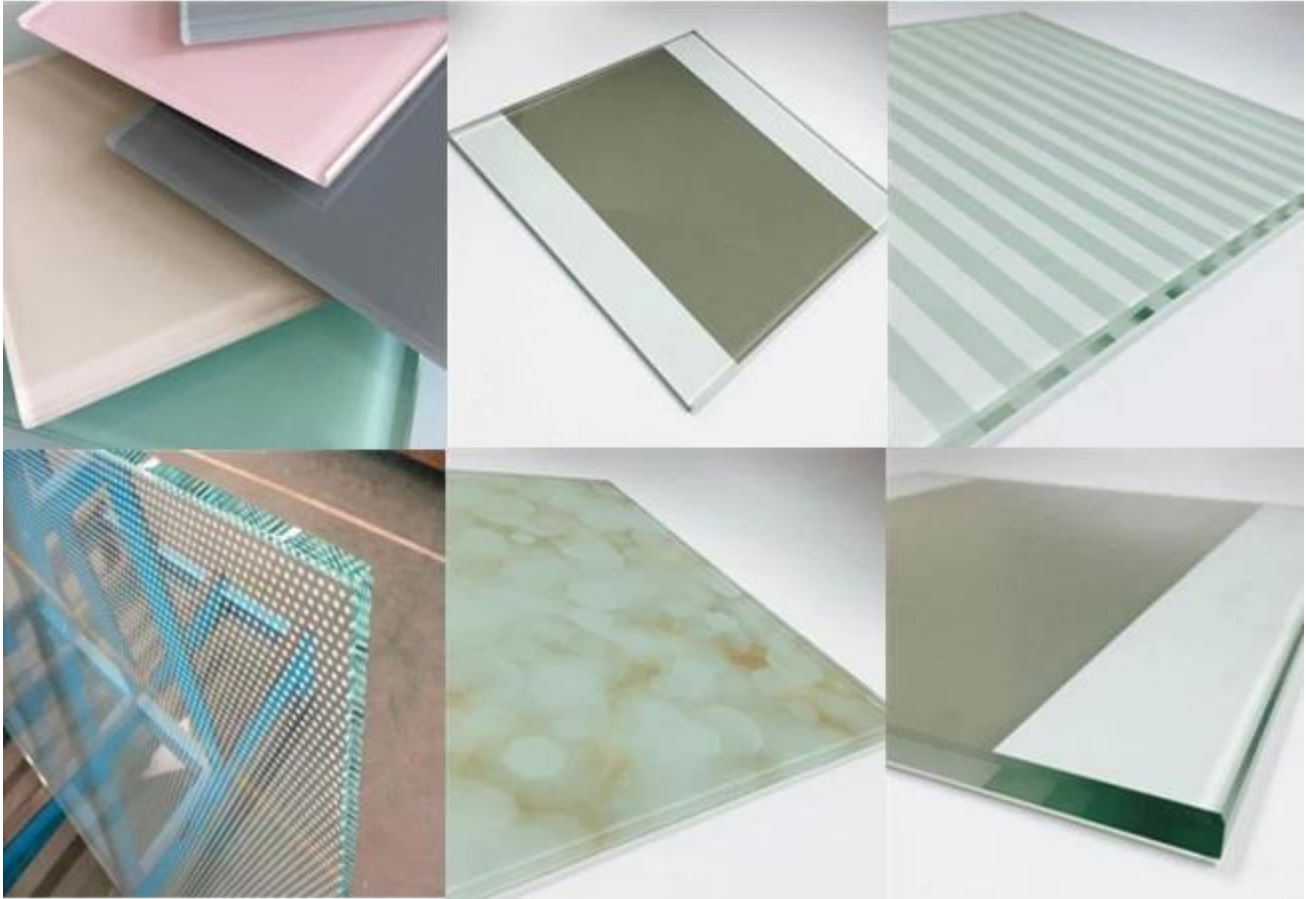

8mm 10mm silkscreen printing tempered glass