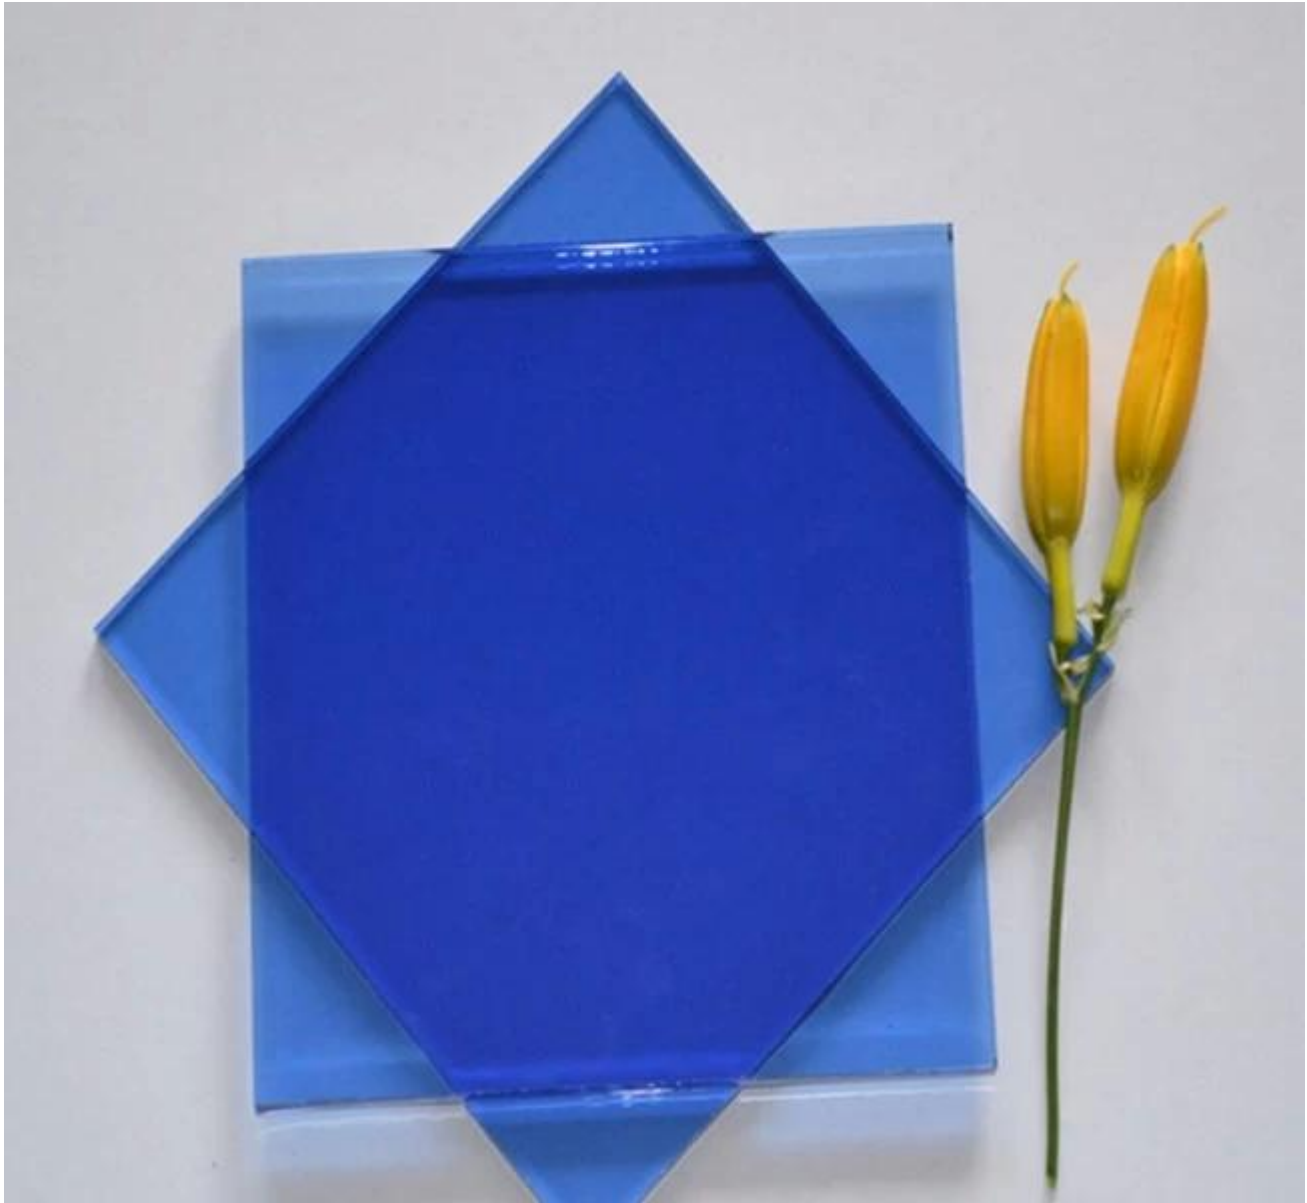

6mm dark blue float glass and 6mm Ford blue float glass