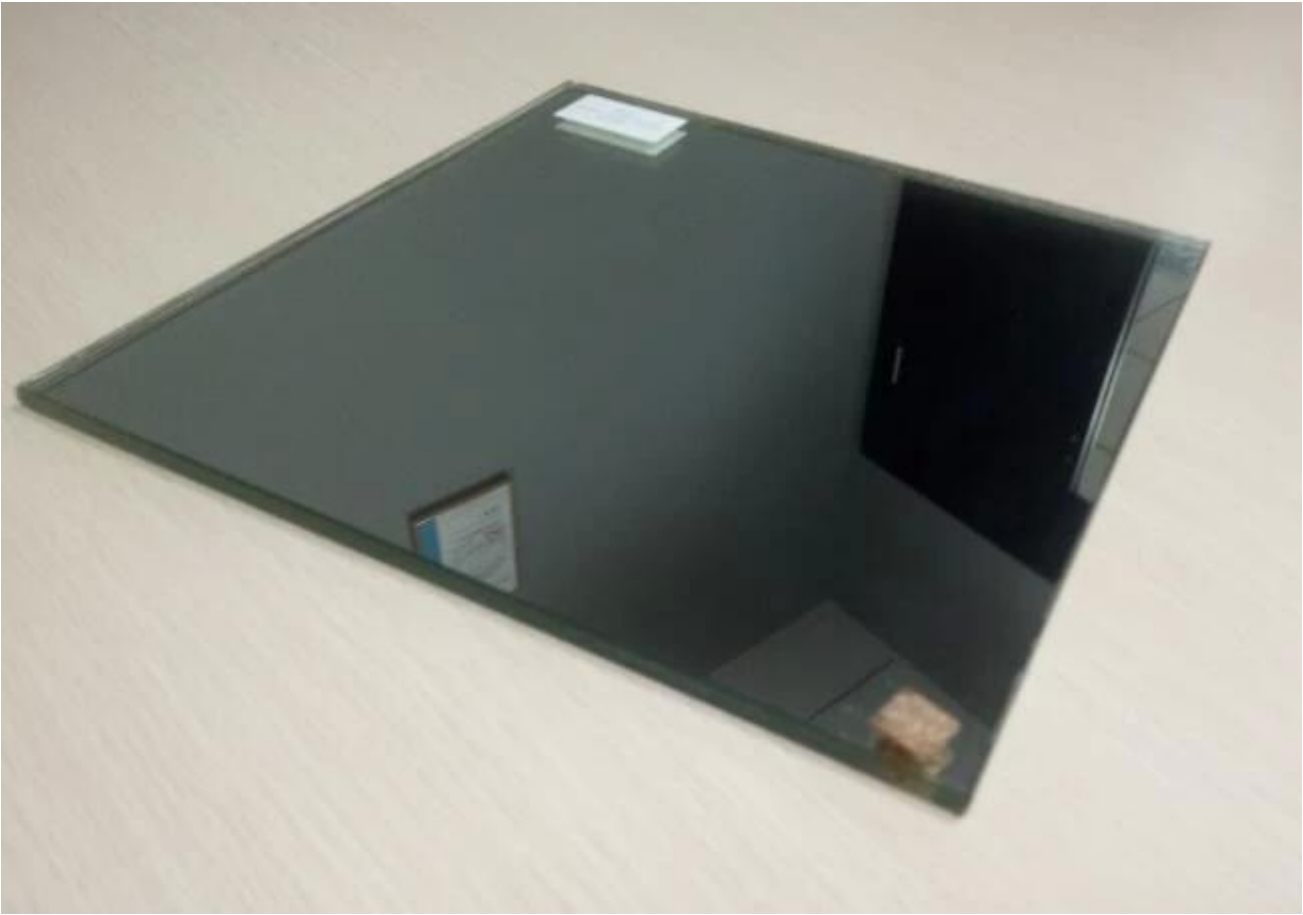

44.2 safety laminated mirror