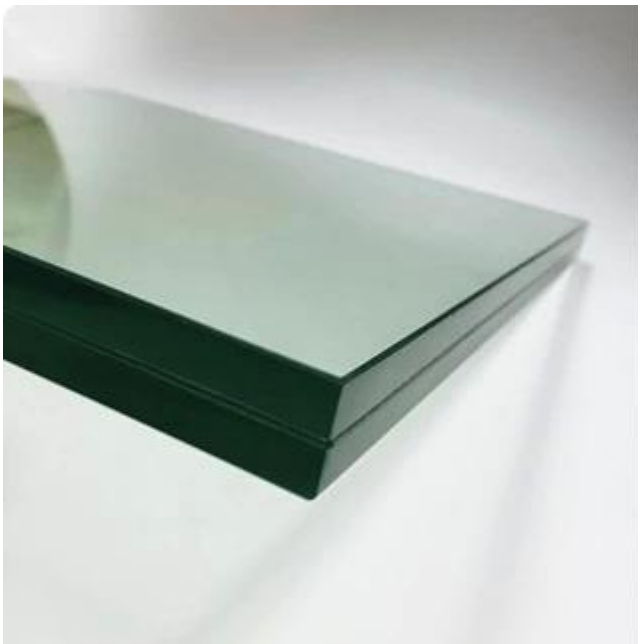

## 21.52mm safety toughened laminated glass railing supplier

No matter where we are, it is more common to see the glass railing now, instead of concrete railing or wood railing. Because the glass railing can add multifunction to the building, make the building more attractive. We produce many different types 21.52mm safety tempered laminated glass for railing, such as:

**Shape:** flat safety laminated glass handrail, curved toughened laminated glass banisters

**Interlayer:** Any [color PVB laminated glass](#), DuPont SGP laminated glass, EVA laminated glass

**Type:** colorless hardened laminated glass, low iron toughened laminated glass, [sandblasted tempered laminated glass](#), screen printing toughened laminated glass, textured decorative safety laminated glass

### Why use 21.52mm tempered laminated glass to build the railing?

**High safety.** Compare with normal float glass or monolithic tempered glass, the laminated glass is much more safety, because two pieces glass bond together could withstand heavier outside force, not easy to break, and even the glass is broken, the glass splinters will stick on the interlayer, won't scatter to hurt

humans.

**Add multifunction to the building.** In one hand, different design and different color laminated glass could beautify the railing, make it harmonize with surrounding. In another hand, different type laminated glass could match different customer's requirement, such as [21.52mm clear toughened laminated glass](#) could make sure high light transmittance, so that could see outside scenery clearly even sit inside. But for 21.52mm sandblasted tempered laminated glass or 21.52mm silkscreen decorative laminated glass, it could hide the material like concrete behind of the glass, won't show it to outside.