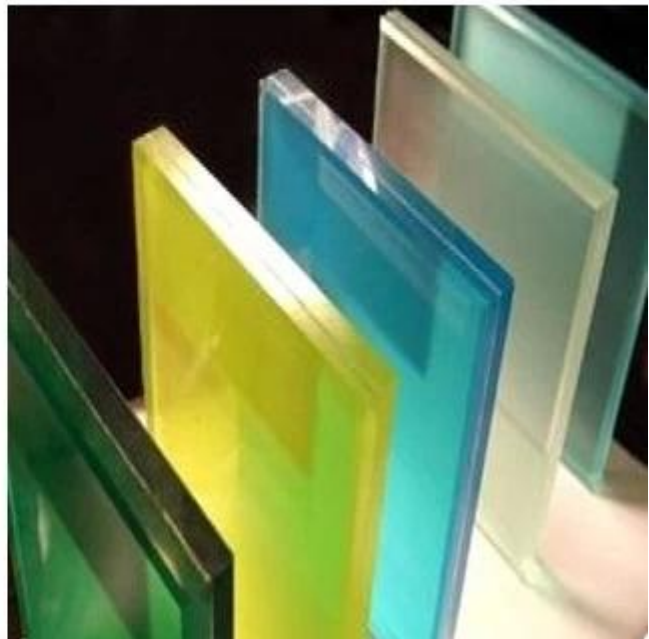

## 21.52mm safety toughened laminated glass railing supplier

No matter where we are, it is more common to see the glass railing now, instead of concrete railing or wood railing. Because the glass railing can add multifunction to the building, make the building more attractive. We produce many different types 21.52mm safety tempered laminated glass for railing, such as:

**Shape:** flat safety laminated glass handrail, curved toughened laminated glass banisters

**Interlayer:** Any [color PVB laminated glass](#), DuPont SGP laminated glass, EVA laminated glass

**Type:** colorless hardened laminated glass, low iron toughened laminated glass, [sandblasted tempered laminated glass](#), screen printing toughened laminated glass, textured decorative safety laminated glass

### Why use 21.52mm tempered laminated glass to build the railing?

**High safety.** Compare with normal float glass or monolithic tempered glass, the laminated glass is much more safety, because two pieces glass bond together could withstand heavier outside force, not easy to break, and even the glass is broken, the glass splinters will stick on the interlayer, won't scatter to hurt

humans.

**Add multifunction to the building.** In one hand, different design and different color laminated glass could beautify the railing, make it harmonize with surrounding. In another hand, different type laminated glass could match different customer's requirement, such as [21.52mm clear toughened laminated glass](#) could make sure high light transmittance, so that could see outside scenery clearly even sit inside. But for 21.52mm sandblasted tempered laminated glass or 21.52mm silkscreen decorative laminated glass, it could hide the material like concrete behind of the glass, won't show it to outside.