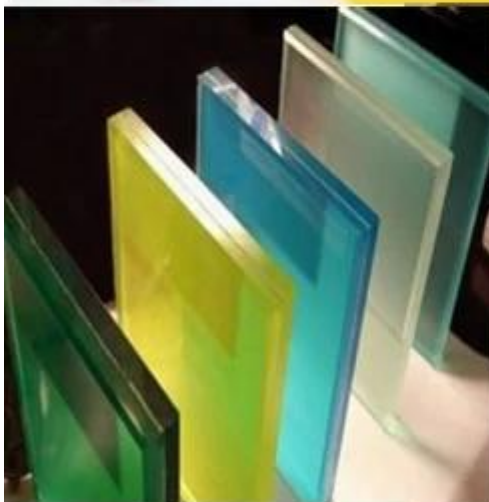

### **Which kind of 8.38mm laminated glass you can get it from Jimmy Glass Factory?**

--- Consider to glass colors itself:

1. 8.38mm bronze color laminated glass, 8.38mm bronze reflective laminated glass
2. 8.38mm euro grey laminated glass, 8.38mm euro grey reflective laminated glass
3. 8.38mm dark gray laminated glass, 8.38mm dark [gray reflective laminated float glass](#)
4. 8.38mm light blue laminated glass, 8.38mm ford blue reflective laminated safety glass
5. 8.38mm dark blue color laminated glass, [8.38mm dark blue reflective laminated glass](#);
6. [8.38mm f green laminated glass](#), 8.38mm light green reflective laminated glass
7. 8.38mm dark green tinted laminated glass, 8.38mm dark green color reflective laminated float glass

--- Consider to PVB colors, any pantone color can be made:

Then clear float glass with any color PVB interlayer, like red, yellow, black, etc.

If you are interested in, contact us for details.

### **Bronze color glass by Jimmy Glass Factory**

**Color laminated glass factory China**

**Production line and loading the container by Jimy Glass Factory**

**Applications of 8.38mm Bronze laminated float glass**