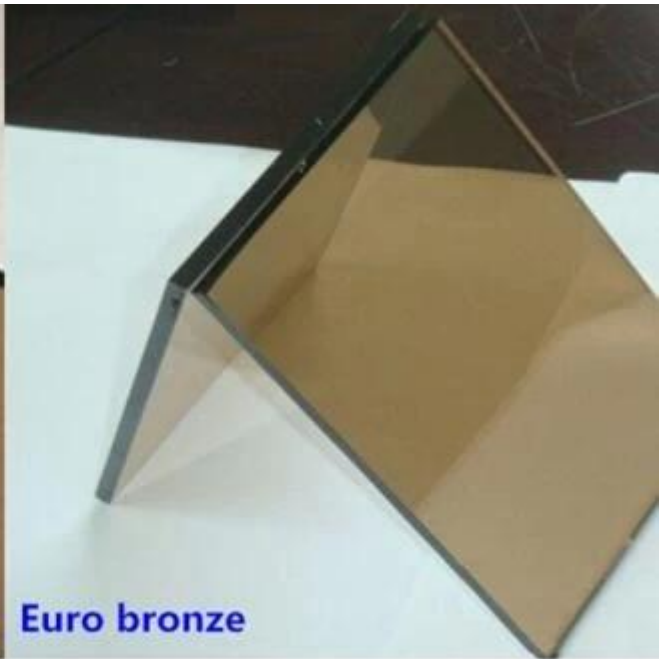

Color laminated glass factory China