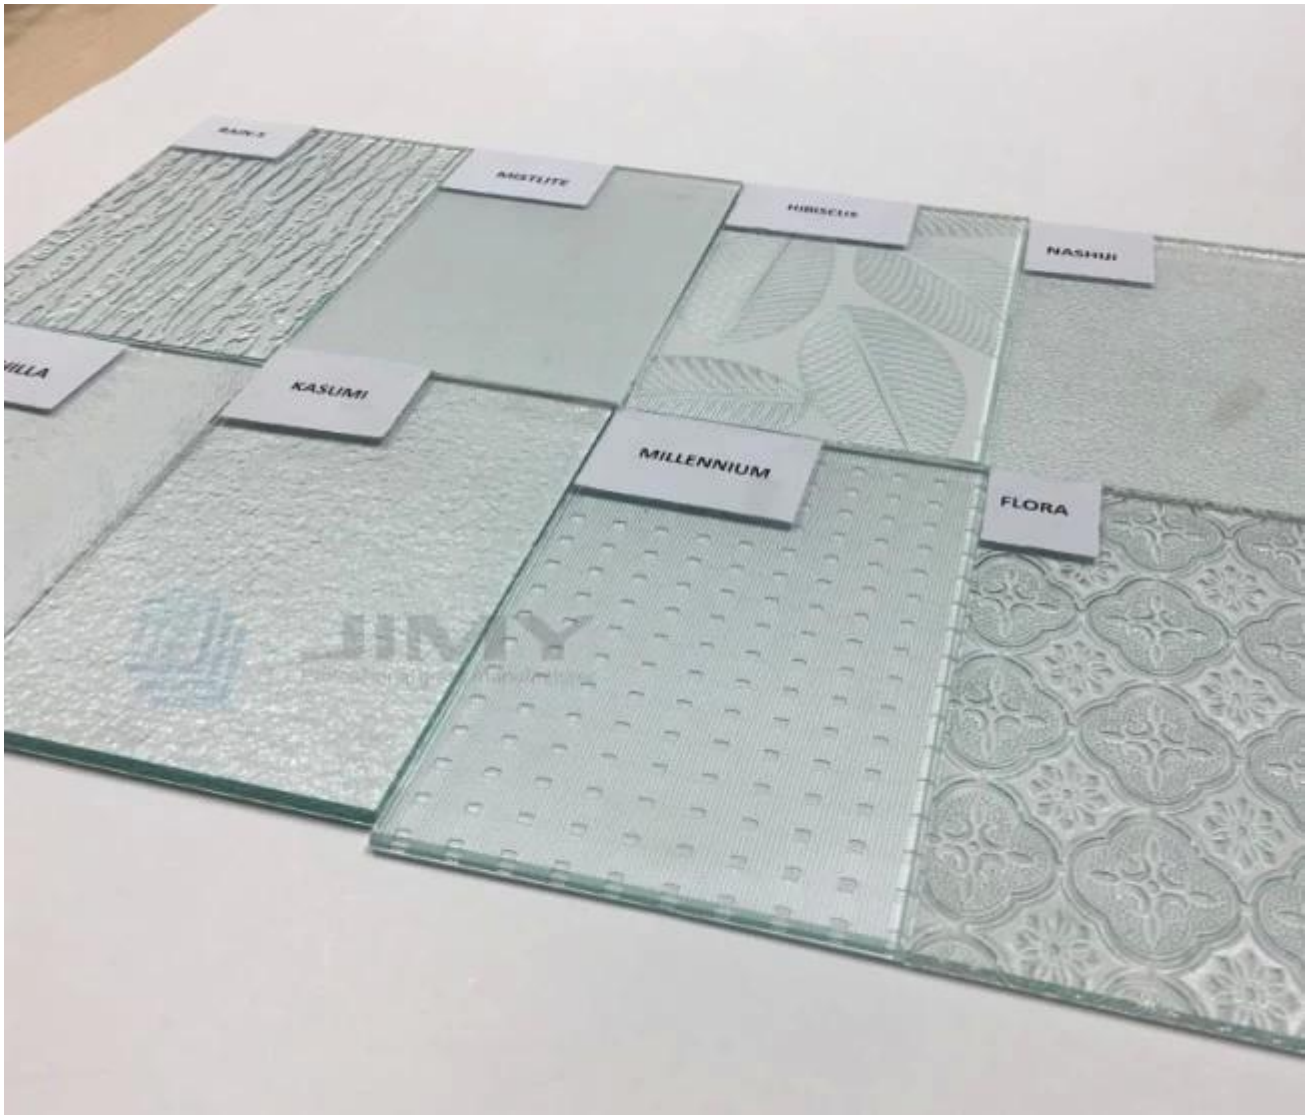

Competitive price 4mm clear Chinchilla figured glass

4mm clear Chinchilla patterned glass

4mm clear Chinchilla patterned glass, it also called 4mm clear Chinchilla figured glass, 4mm clear Chinchilla rolled glass, 4mm clear Chinchilla embossed glass, 4mm clear Chinchilla textured glass, 4mm clear Chinchilla stamped glass, etc. Patterned glass, one surface of which has a specific pattern or design impressed into the surface, translucent, transmitting diffused light whilst maintaining privacy. It's very popular for privacy in commercial, industrial and residential buildings. As for decorative patterned glass, widely used for window and door.

Characteristic of 4mm Chinchilla clear rolled glass

1. Thickness: 4mm, other thickness available in 3mm 5mm 6mm 8mm...
2. Standard size: 1220*1830mm, 1500*2000mm, 1524*2134mm, 1830*2440mm, 2140*3300mm etc.
3. Other patterns available in: 4mm clear Aqualite patterned glass, 4mm clear Bamboo figured glass, 4mm clear Beehive glass, [4mm clear Mistlite patterned glass](#), 4mm clear Canelado rolled glass, 4mm clear Diamond patterned glass, [4mm clear Flora rolled glass](#), [4mm clear Nashiji textured glass](#), 4mm clear Kasumi patterned glass, etc.

Applications of 4mm Clear Chinchilla embossed glass

The 4mm clear Chinchilla textured glass, most popular for cut into any size and used as louver glass, window glass and door glass directly, or make decorative tempered figured glass or laminated glass, used as glass partitions. Glass walls, shower screens.

4mm Chinchilla clear patterned glass

4mm clear Chinchilla figured glass

4mm clear patterned glass from Jimy Glass Factory

4mm clear figured glass from Jimy Glass Factory

Loading the container by Jimmy Glass Factory