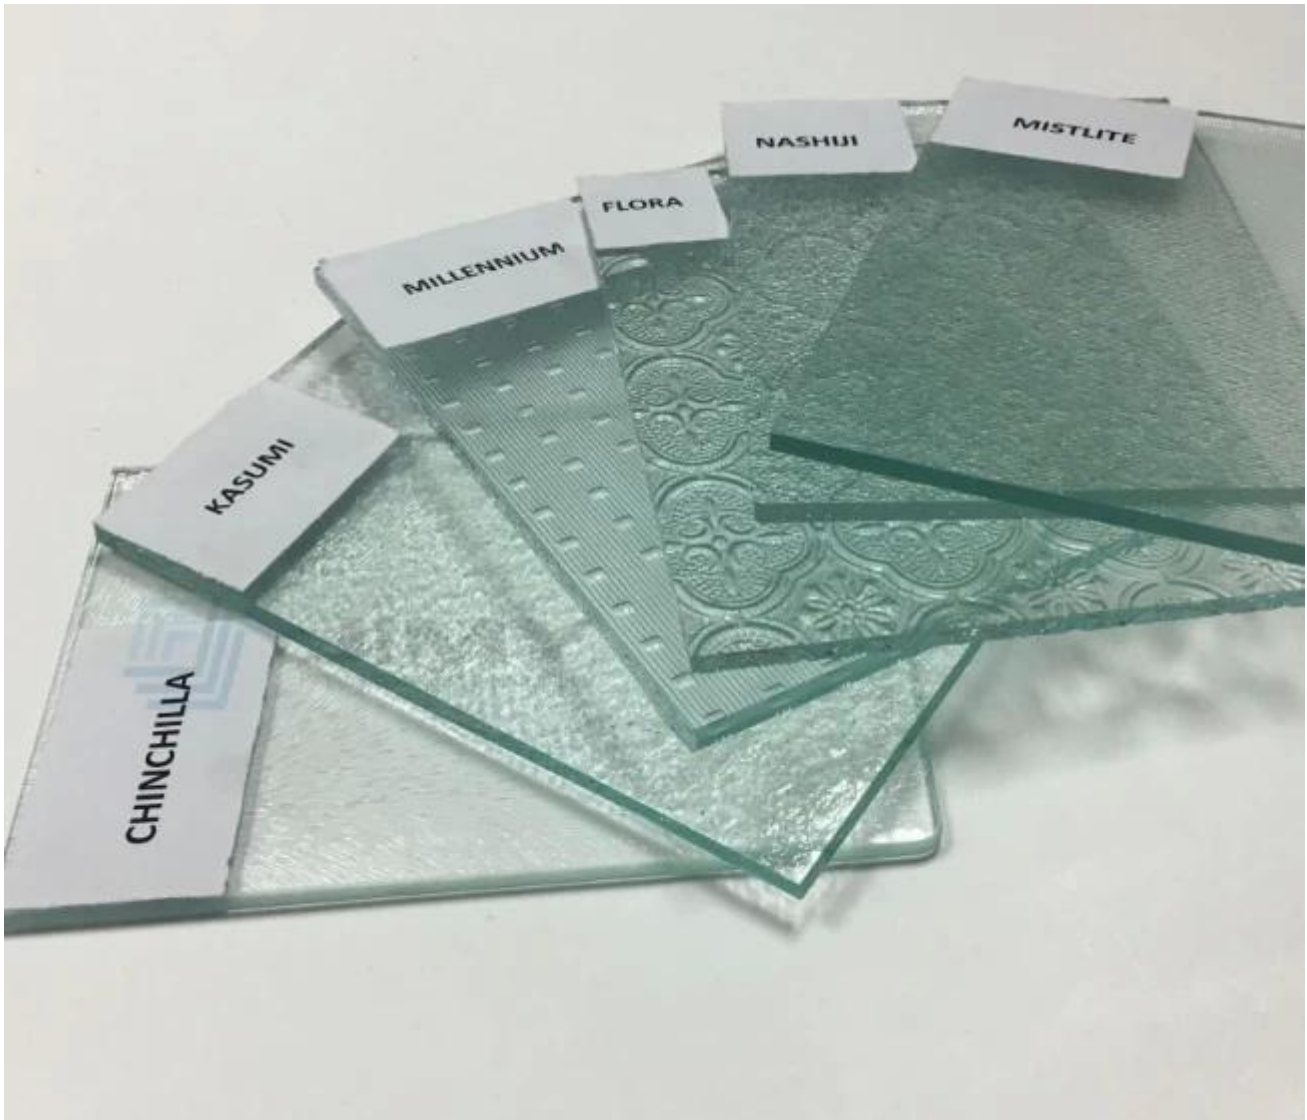

4mm clear patterned glass from Jimy Glass Factory

4mm clear figured glass from Jimy Glass Factory