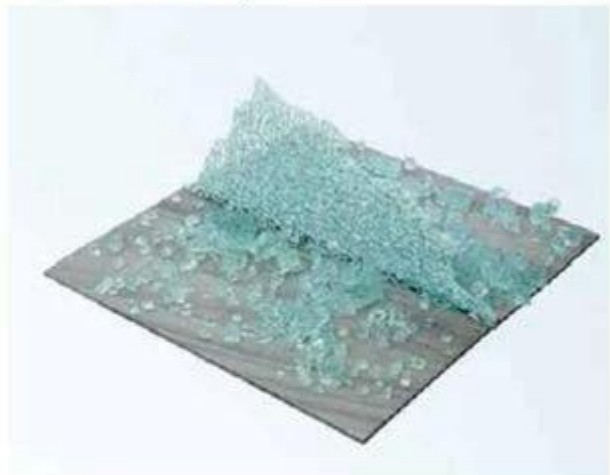

People are prefer to like the SGP interlayer film together with the [low iron glass](#) to made for their balustrade,its looks more high-end and beautiful. So that the SGP LOW IRON laminated glass balustrade is more popular than SGP clear laminated glass balustrade.

- Flat polished edges to avoid human hurt by the sharp edges, and make the frameless balustrade looks more attractive
- Round safety corners to avoid defects during transportation or installation
- Many others.

What kind of glass is most popular to be the balustrade glass?

- Flat and curve transparent [tempered glass](#) 6mm 8mm 10mm 12mm 15mm 19mm
- Flat and curve color toughened glass 6mm 8mm 10mm 12mm
- Flat and curve clear laminated glass 4+4mm, 5+5mm, 6+6mm, 8+8mm, 10+10mm, 12+12mm, with any color PVB, SGP, or EVA
- Flat and curve color laminated glass 4+4mm, 5+5mm, 6+6mm, 8+8mm, with colorless PVB, SGP, or EVA, the glass color could be bronze, ford blue, dark blue, light green, dark green, euro grey and dark grey
- Flat and curve screen printing tempered glass 6mm 8mm 10mm 12mm 15mm 19mm, any color and design could be produced as per customer's requirement
- Flat and curve frosted /acid etched toughened glass 6mm 8mm 10mm 12mm 15mm 19mm, the available glass color is clear, bronze, blue, green, and gray,etc
- Others like color silkscreen laminated glass, frosted tempered laminated glass, heat soaked toughened laminated glass, etc.

Differen between SGP laminated glass,PVB glass and tempered glass when been violent hit.

Laminated Glass with
SGP Interlayer

Laminated Glass with
PVB Interlayer

Tempered Glass

China high quality safety SGP laminated glass balustrade