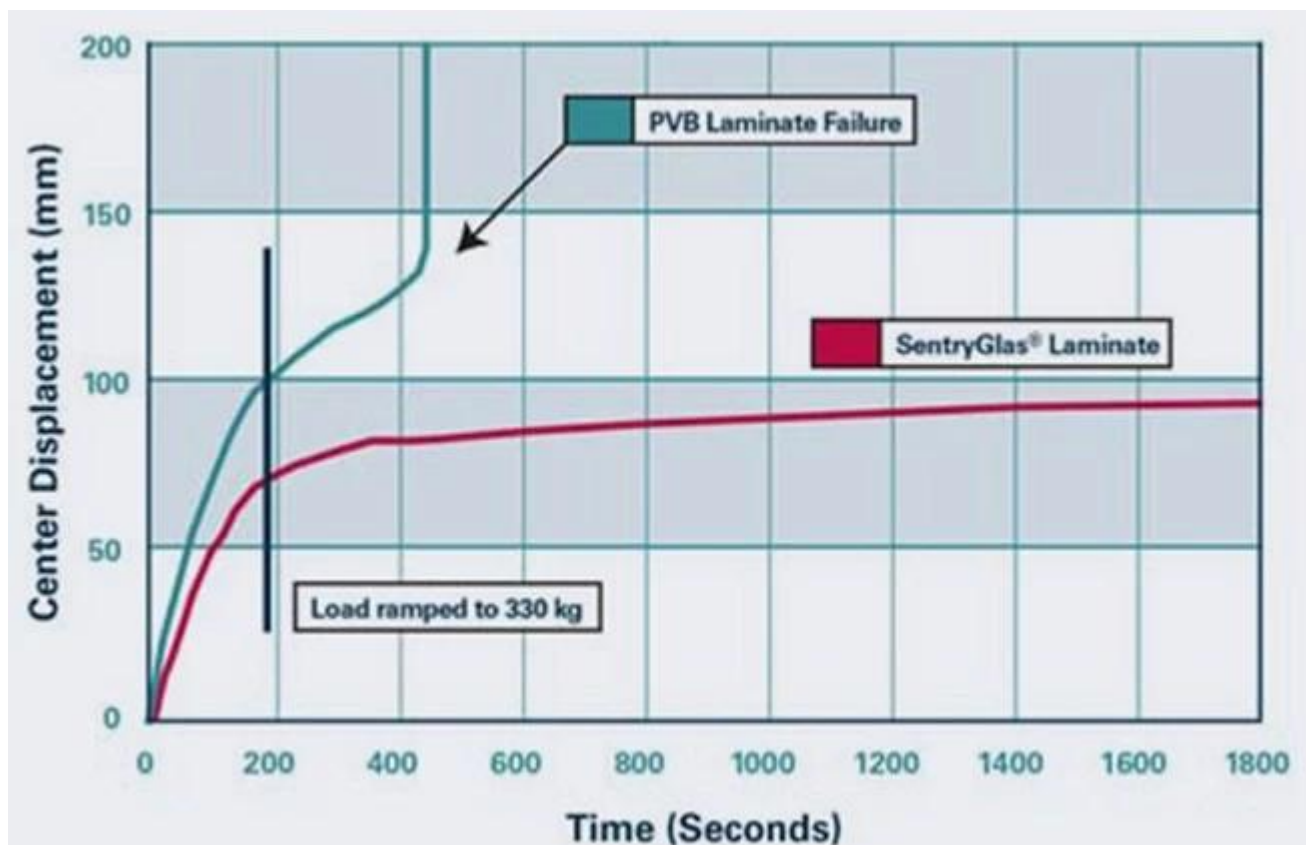

China DuPont Sentryglas laminated glass balustrade suppliers

Compare with the [PVB laminated glass](#) balustrade,SGP laminated glass is more better, safety and stronger. Because of that [SGP Laminated Glass](#) offer the strongest,most impact and moisture resistant,clearest laminated solution,allows more overall structural glass to be used with less visible metal support than regular laminated panels. So Its widely used on the hurricane and bomb blast resistant high end balustrade glass project.

People are prefer to like the SGP interlayer film together with the [low iron glass](#) to made for their balustrade,its looks more high-end and beautiful. So that the SGP LOW IRON laminated glass balustrade is more popular than SGP clear laminated glass balustrade.

SGP film VS PVB film:

SGP film laminated glass equivalent thickness = two glass panel plus.

PVB film laminated glass equivalent thickness = single panel glass x1.25.

SGP film tear strength is 5 times stronger than PVB film.

SGP hardness is 100 times stronger than PVB film.

On the glass balustrade, what kind of processing JIMY GLASS could be done for you?

- Cut to any shape to match the construction design, like rectangular glass panels, trapezoidal glass panels, square glass panels, etc.
- Drill the precise straight holes or countersunk holes or conical holes, or cut the cutouts for fittings installation