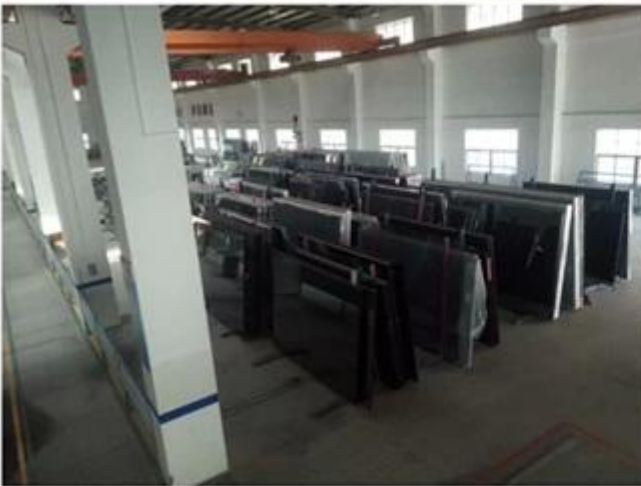

- Flat polished edges to avoid human hurt by the sharp edges, and make the frameless balustrade looks more attractive
- Round safety corners to avoid defects during transportation or installation
- Many others.

JIMY GLASS safety packed and loading