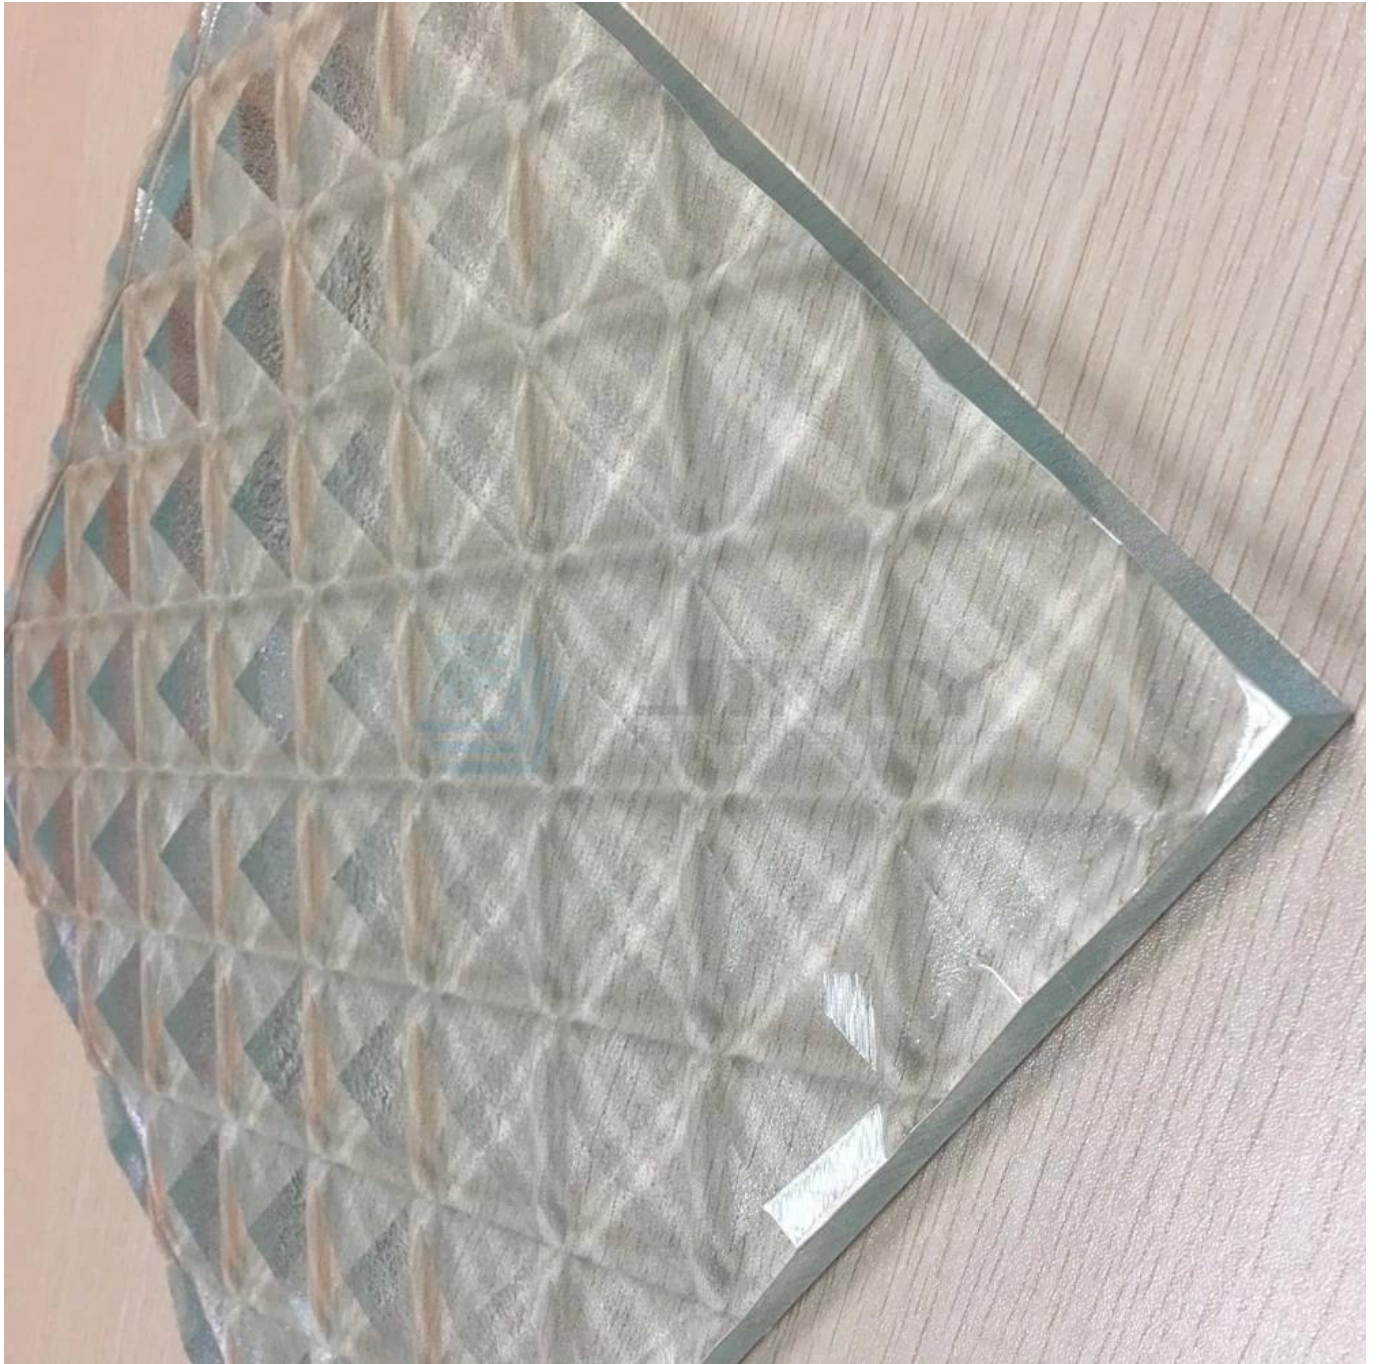

China best quality engraving diamond-shaped V-Groove cut glass manufacturers

The **beveled diamond leaded glass** is a popular design [decorative glass](#) for interior building, diamond pattern/ diamond shaped glass which very favorite by the designer and owner used for glass walls glass door and glass window in hotel, villa, commercial building and so on. Normally the thickness can choose of 6mm, 8mm, 10mm, 12mm, 15mm, 19mm, can be in monolithic tempered glass or been double layer tempered laminated glass if you're need more safety and stronger. Normally used the clear

float glass and [ultra clear float glass](#) to engraving the pattern design, you can specify the size, color, orientation, shape, in fact, you can specify any customization design as your desire to send us the design drawing details, we can 100% reproduction on the glass for you.

Details of engraving decorative glass

Item	Engraving decorative carving beveled glass
Original glass	Clear float glass, ultra clear float glass/ low iron float glass
Thickness	6mm,8mm, 10mm, 12mm, 15mm, 19mm,
Pattern design	diamond-shape, stripe fluted/ribbed/ drop-shaped U-shape, V-shape,etc.
Size	Customized size as per customer demand
Grooved depth	4mm-7mm
Application	dividers, partition wall glass, glass door, glass window,etc