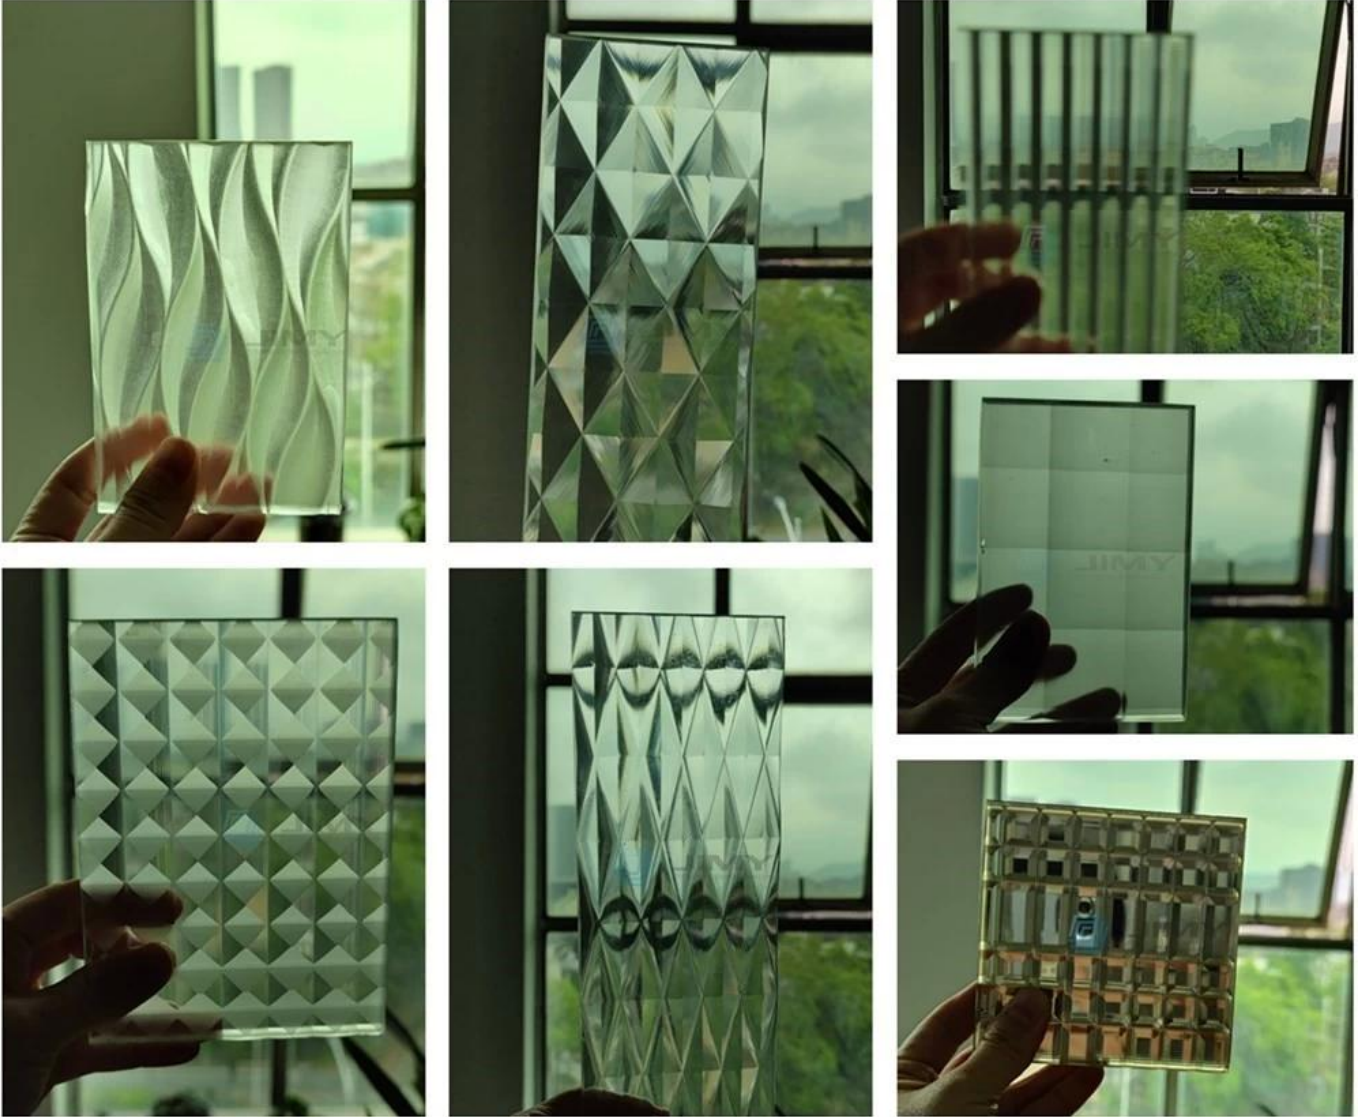

Engraving various design pattern glass as per project required

High quality engraving glass carving pattern glass for glass window, glass door, glass partition wall,etc