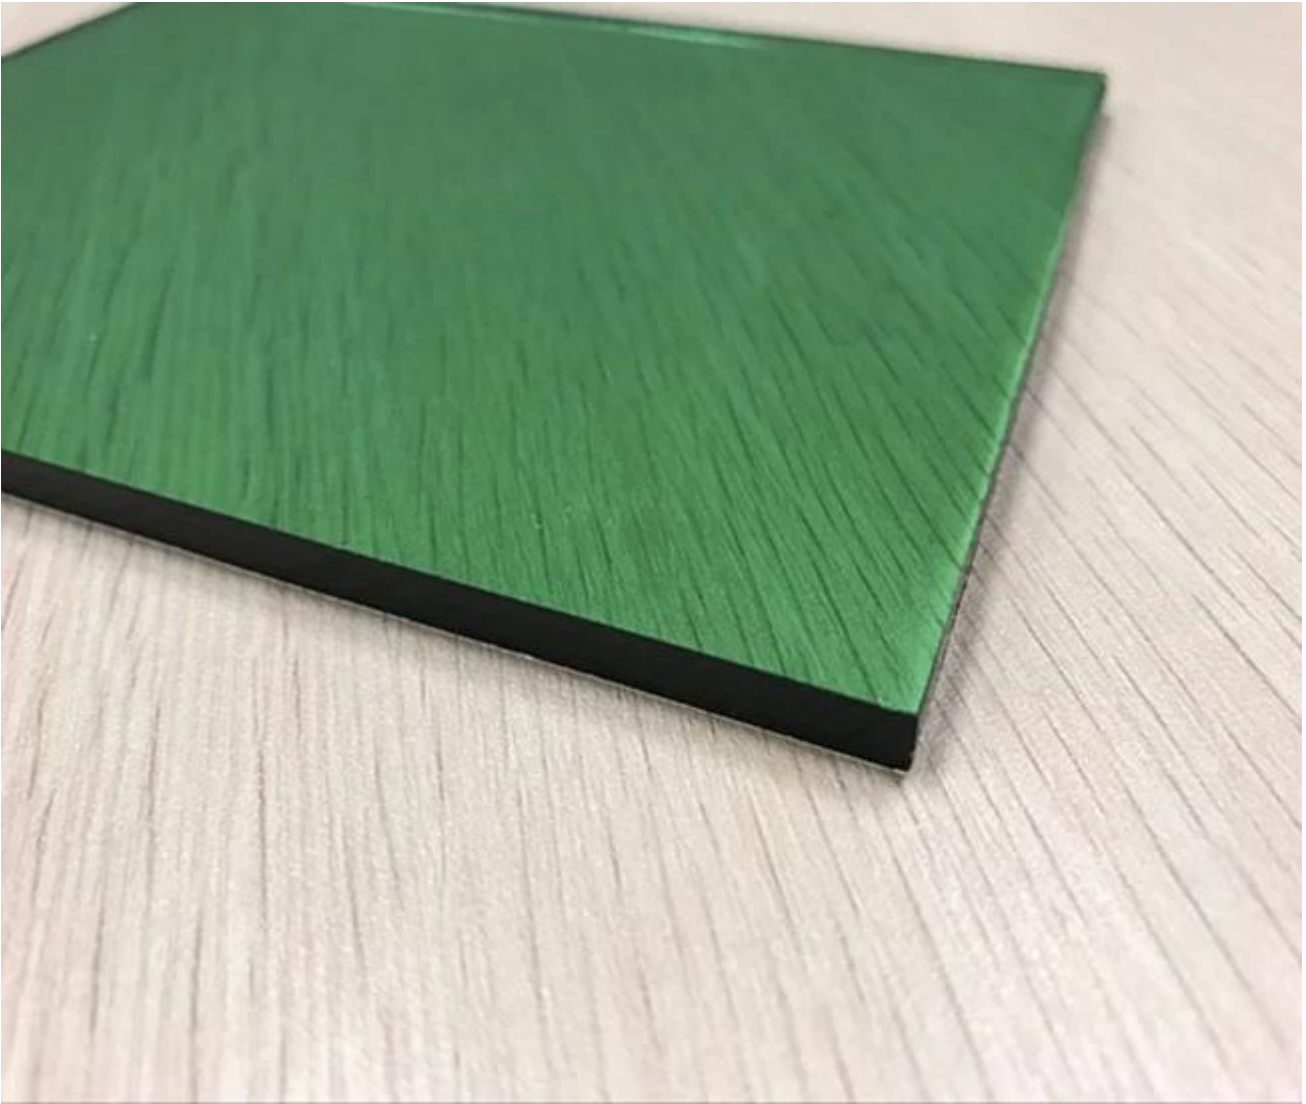

F-green glass and dark green glass