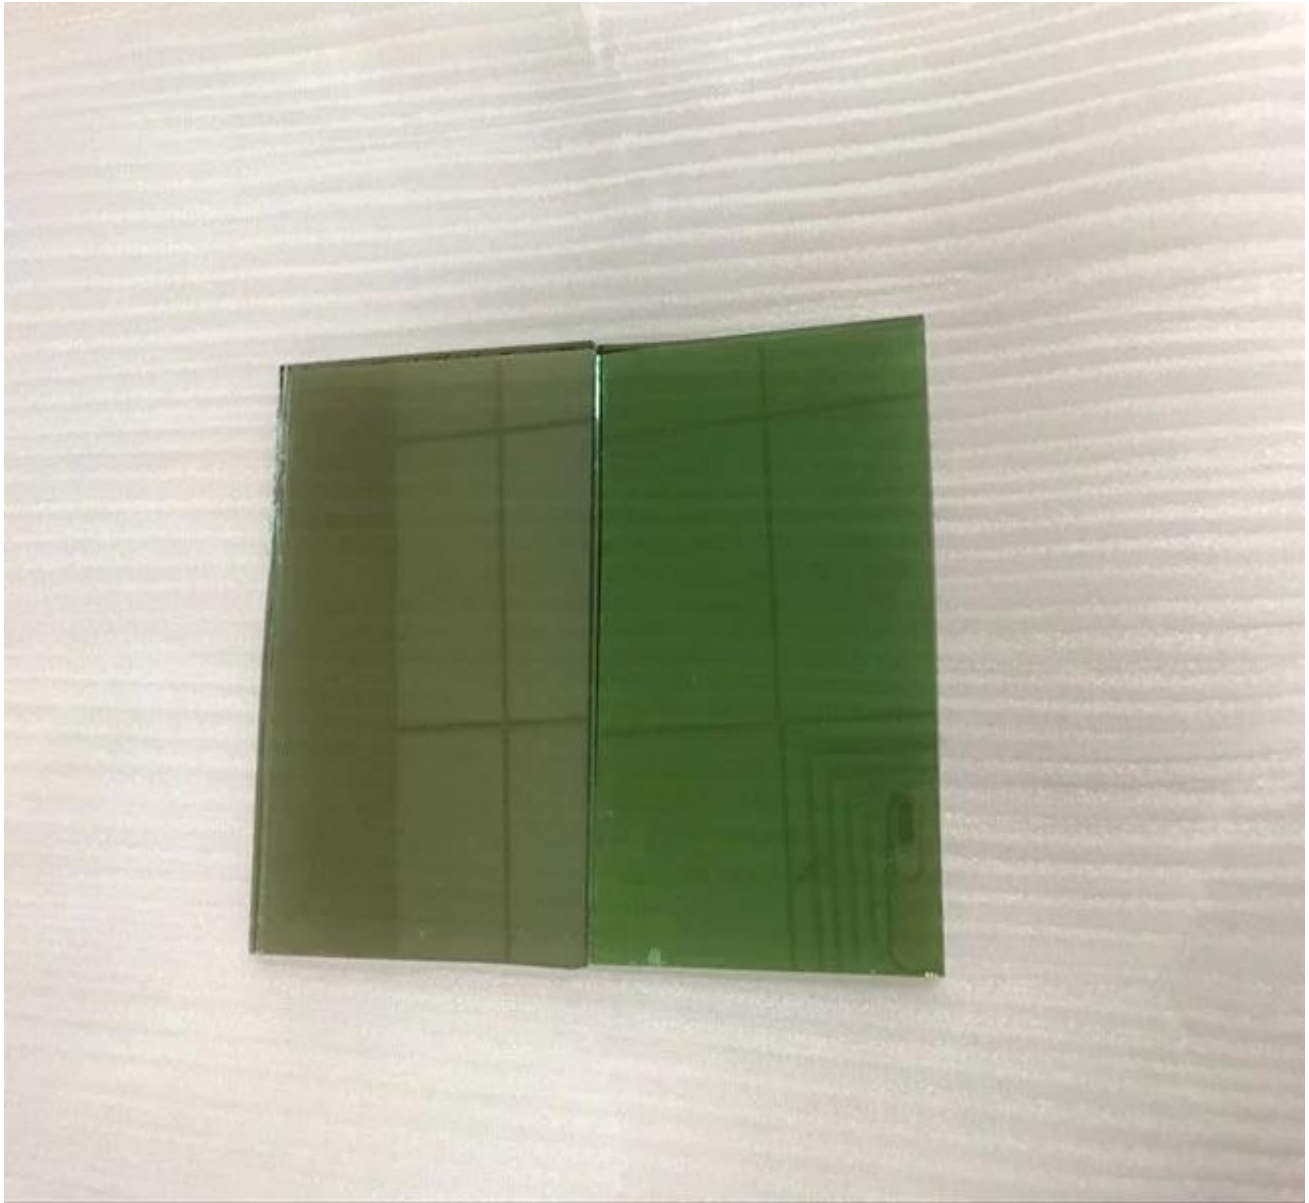

Strong package and safety loading for 8mm dark green hard coating glass