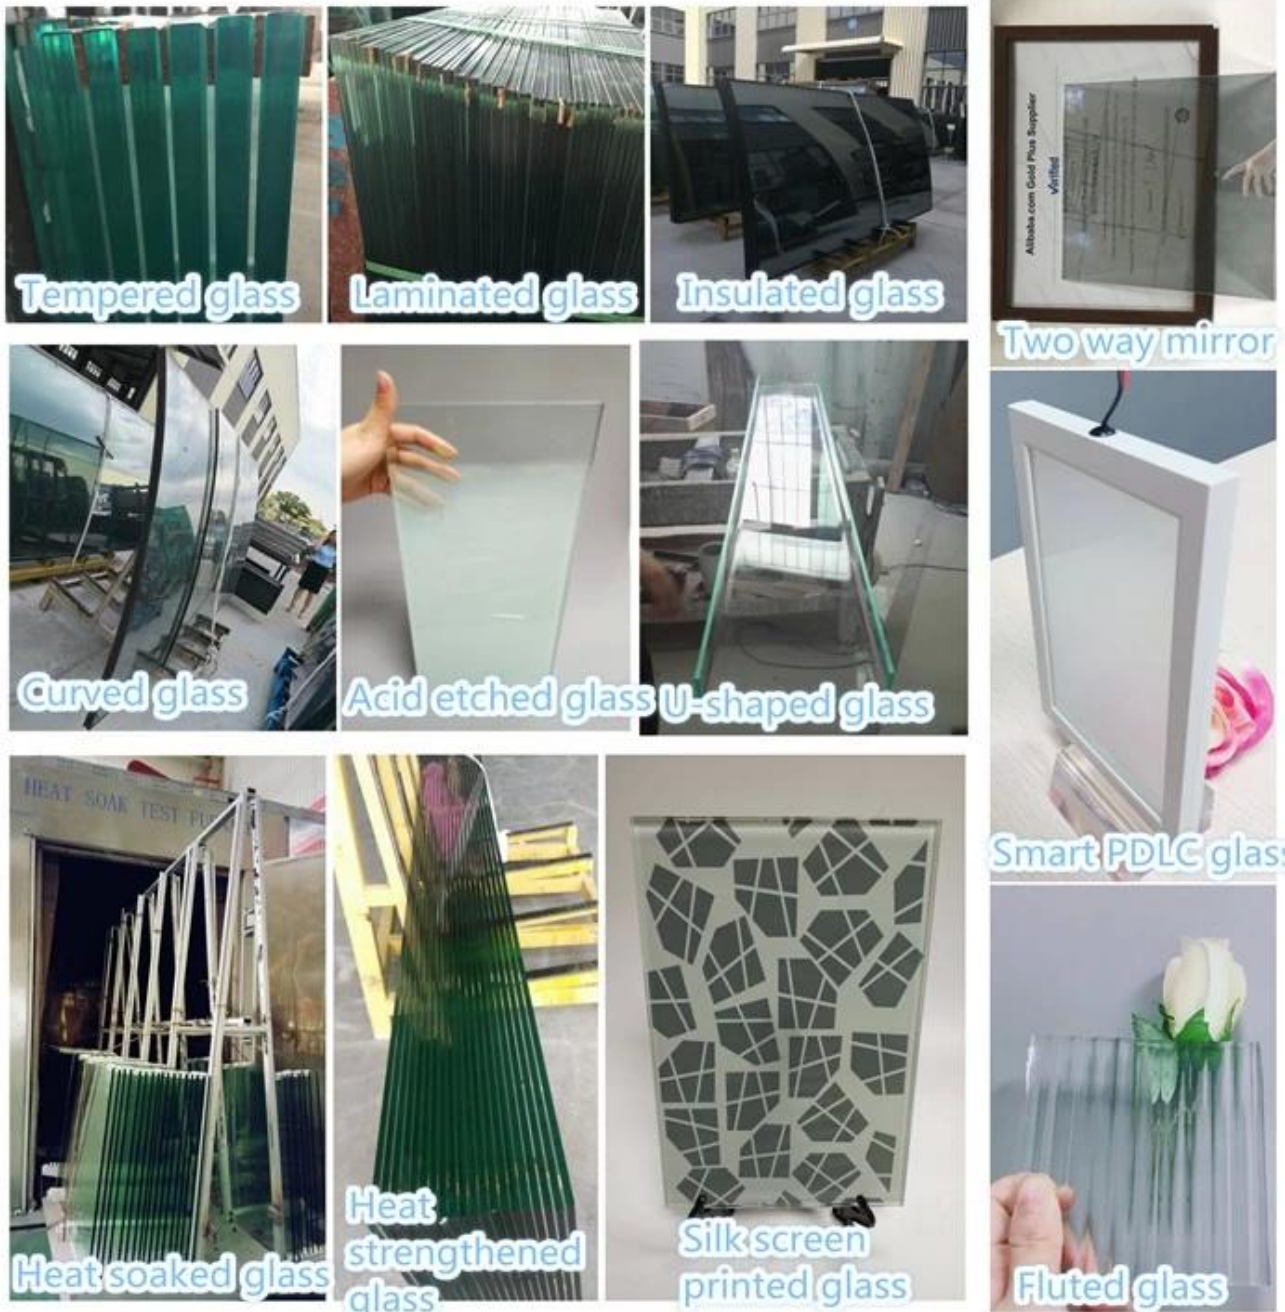

JIMY GLASS Group as one of Chinese famous glass factory, its a medium-sized enterprise main produce interior and exterior building glass for many glass projects include of [glass windows](#), glass door, glass wall, shop front, [glass facade](#)/ curtain wall, glass roof, glass balustrade, flooring glass, and so on. We are main produce tempered glass, laminated glass, insulated glass, [U-profile glass](#), PDLC smart film glass, and so on.

Today we would like to introduce you one of our newly and popular products which is insulated glass shutters or name blind insulating glass, which is most popular on the 2019 Gulf Glass exhibition on Dubai on September. Here below the details information for you learn more :

Manufacturers supply best quality custom design Insulated glass double glazing with automatic shutter with magnet blinds

The Insulated glass with integral blinds which make with the blind inside of the insulated glass units, so is with the advantages of both insulating glass units and louvers. For the Built-in Louver window shutters for insulating glass, the middle spacer standard thickness of 19mm(3/4"), both side of the single panel glass thickness available from 5mm (1/5") to 19mm(3/4") or other glass composition also available as normal double glazing units.