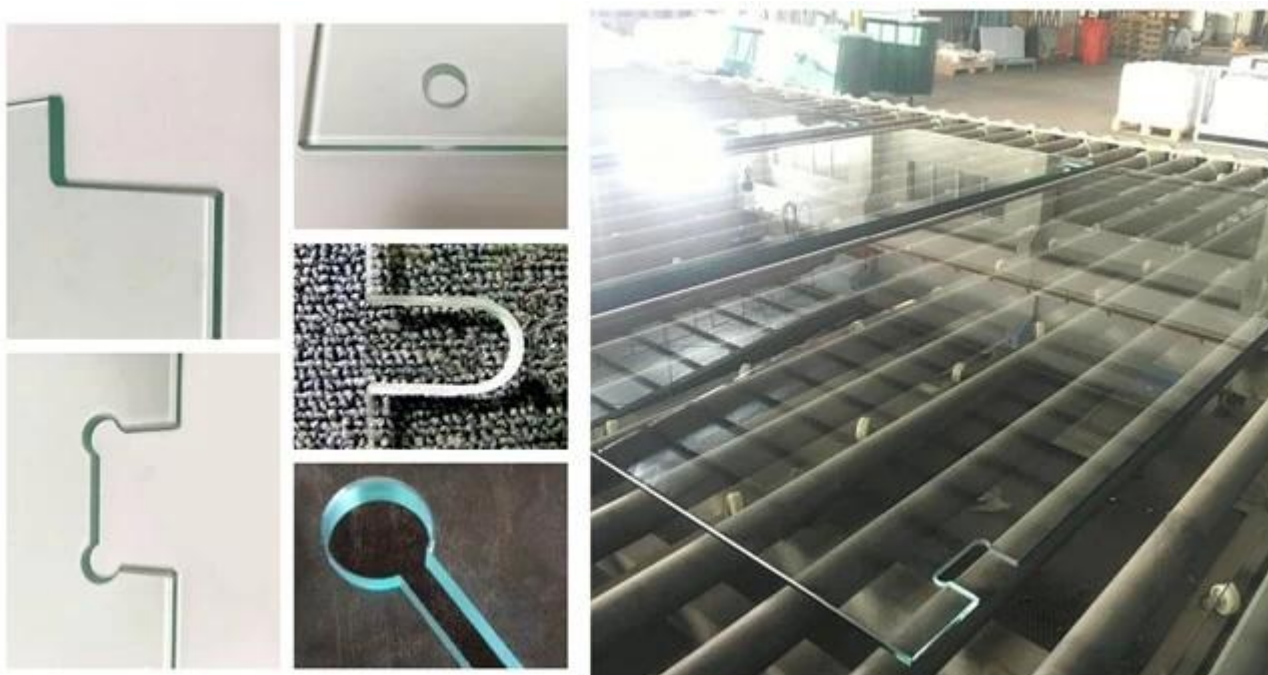

China high quality frameless glass shower door suppliers

Why shower glass panel so popular by the market?

Because the glass bathroom is not only easy to clean, but also can prevent water spray everywhere during use, it is not easy to clean. In addition, there are many colors and types of glass bathroom shower rooms, which are also very convenient during installation. Today we would like to share you more detail information about bathroom glass shower as below:

Custom bathroom shower glass door

shape	Flat and curved
Type	Tempered glass , curved glass, tempered laminated glass
Thickness	5mm 6mm 8mm 10mm 12mm 1/5" 1/4" 3/8" 1/2 inch
Size	Customized as per required, the glass shower height normal on 1.9meter or any other customized height as per design. The glass width of 800mm, 900mm, 1000mm,etc.curved shape: min radius of 460mm(depend on glass thickness)