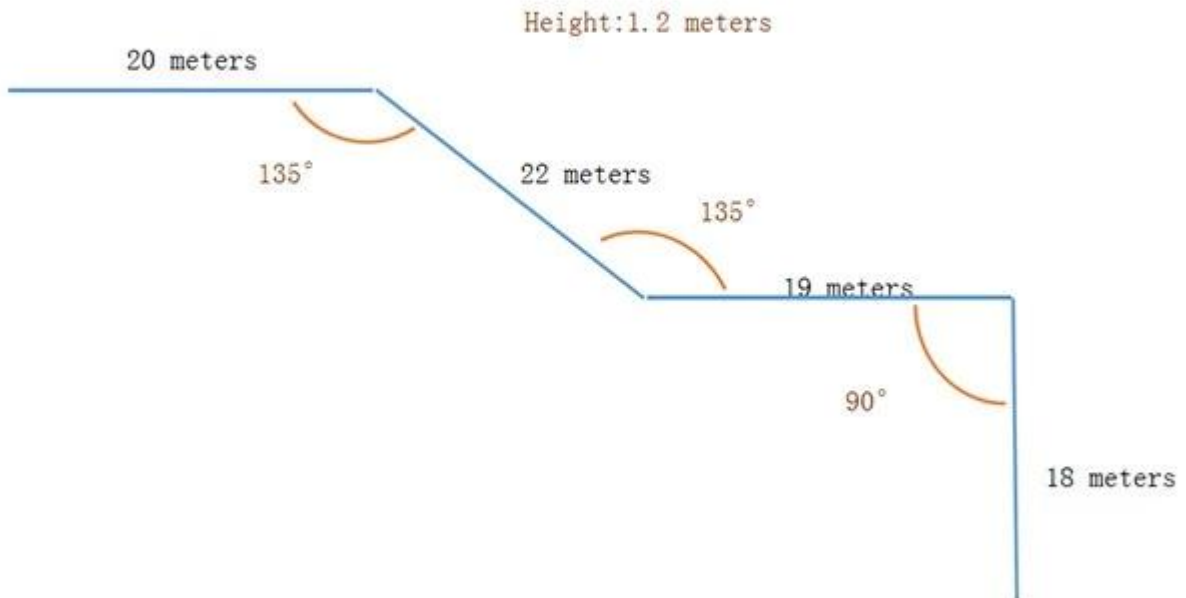

2. We produce top safety tempered laminated glass, can promised long warranty 10 years no delaminate, with CE, SGCC, ISO certificated.