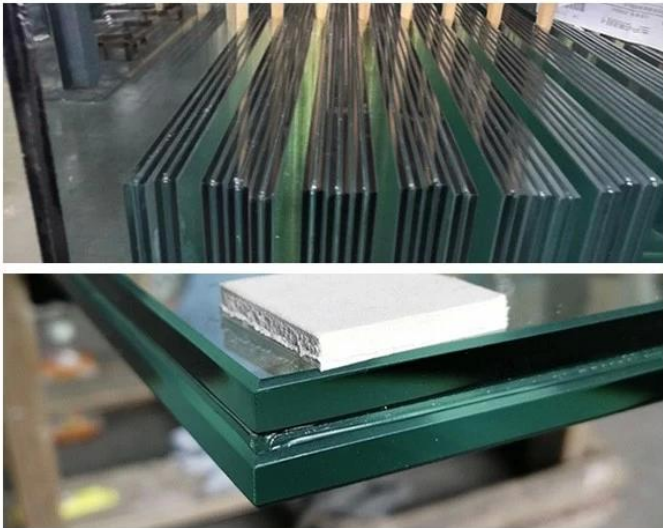

3.All frame/ accessories are previous installed before delivery, to make sure all sizes can be correct and all accessories can be fixed well in your hand.