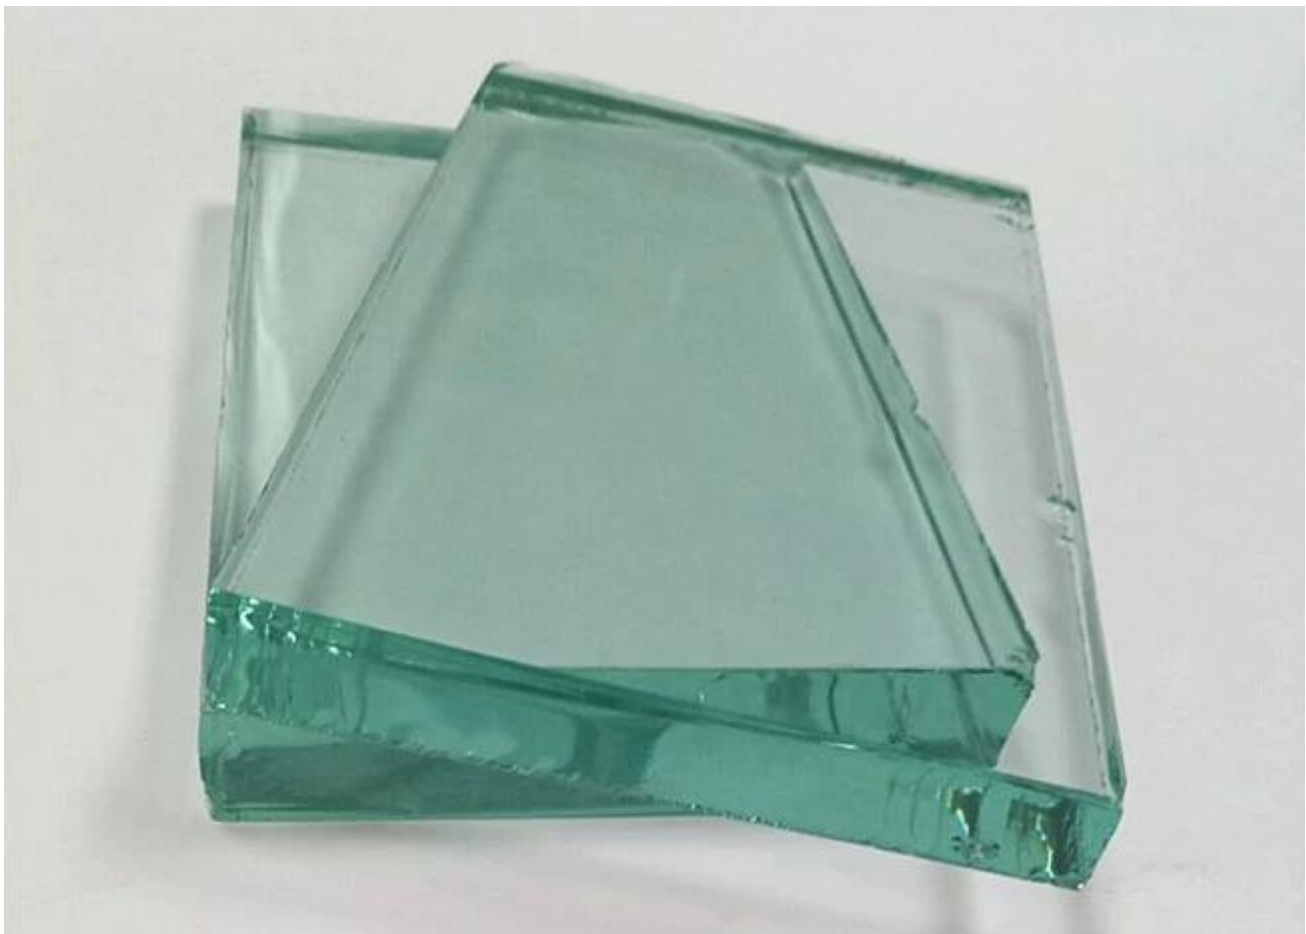

### About Clear Float Glass

[Clear Float glass](#), also called colorless float glass or transparent float glass, is the core base product for most of common glass products, it is derived from the manufacturing process where molten glass is poured from the furnace and floated evenly onto a bed of molten tin. The glass is gently cooled under controlled conditions to anneal the glass which enables the glass to be cut and modified.

### High quality 19mm Clear Float Glass picture:

### About 19mm Clear Float Glass Characteristic

- Optical clarity with high light transmission 84%
- Very smooth and distortion free flat surface

- Easily fabricated like cut, tempered, laminated, etched, Sand blasting, silk screen printed, etc.
- Flexible specification to reduce slice loss

### **What is 19mm colorless float glass Application**

The 19mm clear float glass after tempered processing, could used for table top, railing, door,etc.

If been acid etched, Sand blasting or silk screen printed processing, usually to make balustrade, glass top, door,etc.